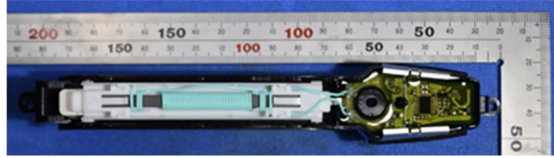

Internal Photos: Antenna (TYPE 1 model 1)

Front

Rear

Top

Bottom

Front (PCB)

Rear (PCB)

Note:

The outer case may be changed.

SUBARU CORPORATION
Keyless Access with Push-Button Start System
Model: SU19S-1
FCC ID: Y8PSU19S-1

Internal Photos: Antenna (TYPE 1 model 2)

Front

Rear

Top

Bottom

Front (PCB)