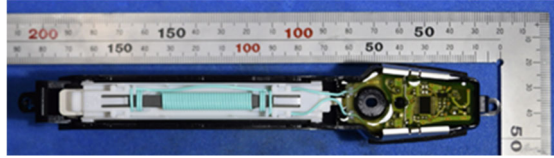

SUBARU CORPORATION
Keyless Access with Push-Button Start System
Model: SU19S-1
FCC ID: Y8PSU19S-1

Internal Photos: Smart ECU

Antenna for Rx

Component side

Antenna side

SUBARU CORPORATION
Keyless Access with Push-Button Start System
Model: SU19S-1
FCC ID: Y8PSU19S-1

Internal Photos: Antenna (TYPE 1 model 1)

Front

Rear

Top

Bottom

Front (PCB)

Rear (PCB)

Note: