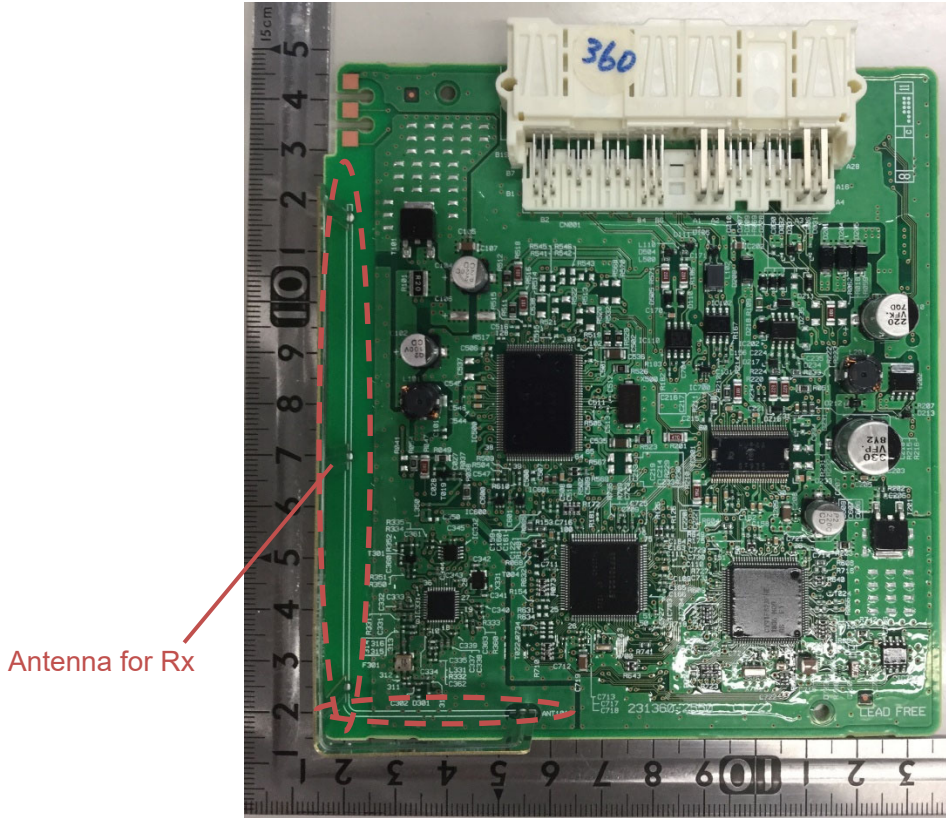

SUBARU CORPORATION
Keyless Access with Push-Button Start System
Model: SU19S-1
FCC ID: Y8PSU19S-1

Internal Photos: Smart ECU

Antenna for Rx

Component side

Antenna side

SUBARU CORPORATION
Keyless Access with Push-Button Start System
Model: SU19S-1
FCC ID: Y8PSU19S-1

Internal Photos: Antenna (TYPE 1 model 1)

Front

Rear

Top

Bottom

Front (PCB)

Rear (PCB)

Note:

The outer case may be changed.

SUBARU CORPORATION
Keyless Access with Push-Button Start System
Model: SU19S-1
FCC ID: Y8PSU19S-1

Internal Photos: Antenna (TYPE 1 model 2)

Front

Rear

Top

Bottom

Front (PCB)

Rear (PCB)

Note:

The outer case may be changed.

SUBARU CORPORATION
Keyless Access with Push-Button Start System
Model: SU19S-1
FCC ID: Y8PSU19S-1

Internal Photos: Antenna (TYPE 2)

Front

Rear

Top