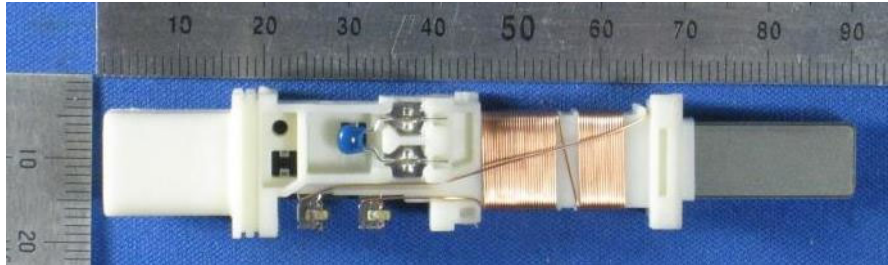

Internal Photos: Antenna (TYPE 1 model 1)

Front

Rear

Top

Bottom

Front (PCB)

Rear (PCB)

Note:

The outer case may be changed.

SUBARU CORPORATION
Keyless Access with Push-Button Start System
Model: SU19S-1
FCC ID: Y8PSU19S-1

Internal Photos: Antenna (TYPE 1 model 2)

Front

Rear

Top

Bottom

Front (PCB)

Rear (PCB)

Note:

The outer case may be changed.

SUBARU CORPORATION
Keyless Access with Push-Button Start System
Model: SU19S-1
FCC ID: Y8PSU19S-1

Internal Photos: Antenna (TYPE 2)

Front

Rear

Top