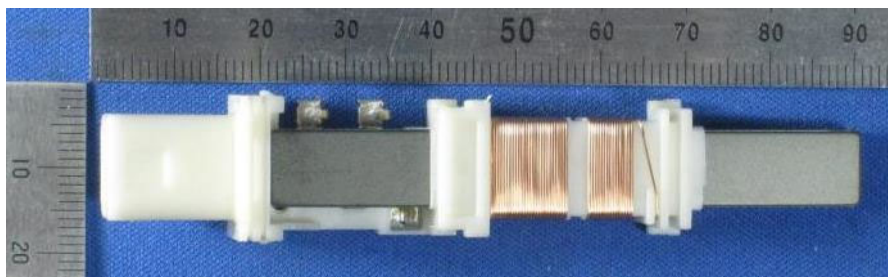

The outer case may be changed.

SUBARU CORPORATION
Keyless Access with Push-Button Start System
Model: SU19S-1
FCC ID: Y8PSU19S-1

Internal Photos: Antenna (TYPE 1 model 2)

Front

Rear

Top

Bottom

Front (PCB)

Rear (PCB)

Note:

The outer case may be changed.

SUBARU CORPORATION
Keyless Access with Push-Button Start System
Model: SU19S-1
FCC ID: Y8PSU19S-1

Internal Photos: Antenna (TYPE 2)

Front

Rear

Top