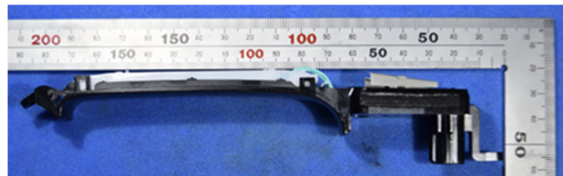

SUBARU CORPORATION
Keyless Access with Push-Button Start System
Model: SU19S-1
FCC ID: Y8PSU19S-1

Internal Photos: Smart ECU

Antenna for Rx

Component side

Antenna side

SUBARU CORPORATION
Keyless Access with Push-Button Start System
Model: SU19S-1
FCC ID: Y8PSU19S-1

Internal Photos: Antenna (TYPE 1 model 1)

Front

Rear

Top

Bottom

Front (PCB)

Rear (PCB)

Note:

The outer case may be changed.

SUBARU CORPORATION
Keyless Access with Push-Button Start System
Model: SU19S-1
FCC ID: Y8PSU19S-1

Internal Photos: Antenna (TYPE 1 model 2)

Front

Rear

Top

Bottom

Front (PCB)