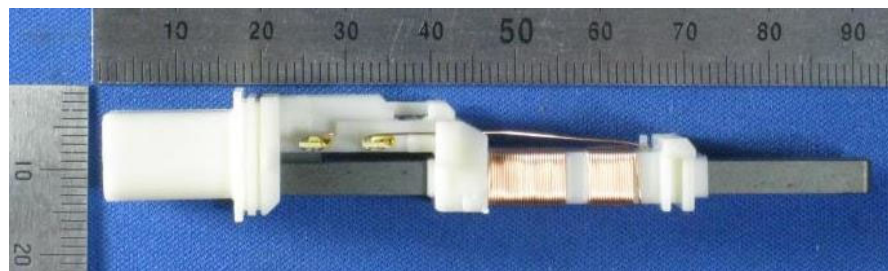

The outer case may be changed.

SUBARU CORPORATION
Keyless Access with Push-Button Start System
Model: SU19S-1
FCC ID: Y8PSU19S-1

Internal Photos: Antenna (TYPE 1 model 2)

Front

Rear

Top

Bottom

Front (PCB)

Rear (PCB)

Note:

The outer case may be changed.

SUBARU CORPORATION
Keyless Access with Push-Button Start System
Model: SU19S-1
FCC ID: Y8PSU19S-1

Internal Photos: Antenna (TYPE 2)

Front

Rear

Top