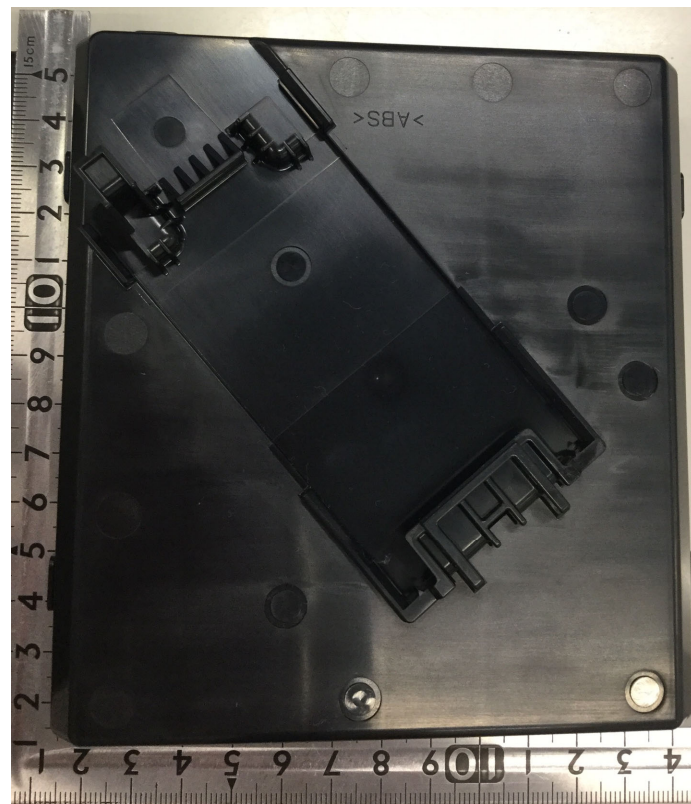

SUBARU CORPORATION
Keyless Access with Push-Button Start System
Model: SU19S-1
FCC ID: Y8PSU19S-1

External Photos: Smart ECU 1/2

Front

Rear

SUBARU CORPORATION
Keyless Access with Push-Button Start System
Model: SU19S-1
FCC ID: Y8PSU19S-1

External Photos: Smart ECU 2/2

Top

Bottom

Right

Left

Note :
The outer appearance may be changed.

SUBARU CORPORATION
Keyless Access with Push-Button Start System
Model: SU19S-1
FCC ID: Y8PSU19S-1

External Photos: Antenna (TYPE 1 model 1)

Front

Rear

Top

Bottom

Left

Right

Note :

The outer appearance may be changed.

SUBARU CORPORATION
Keyless Access with Push-Button Start System
Model: SU19S-1
FCC ID: Y8PSU19S-1

External Photos: Antenna (TYPE 1 model 2)

Front

Rear

Top

Bottom

Left

Right