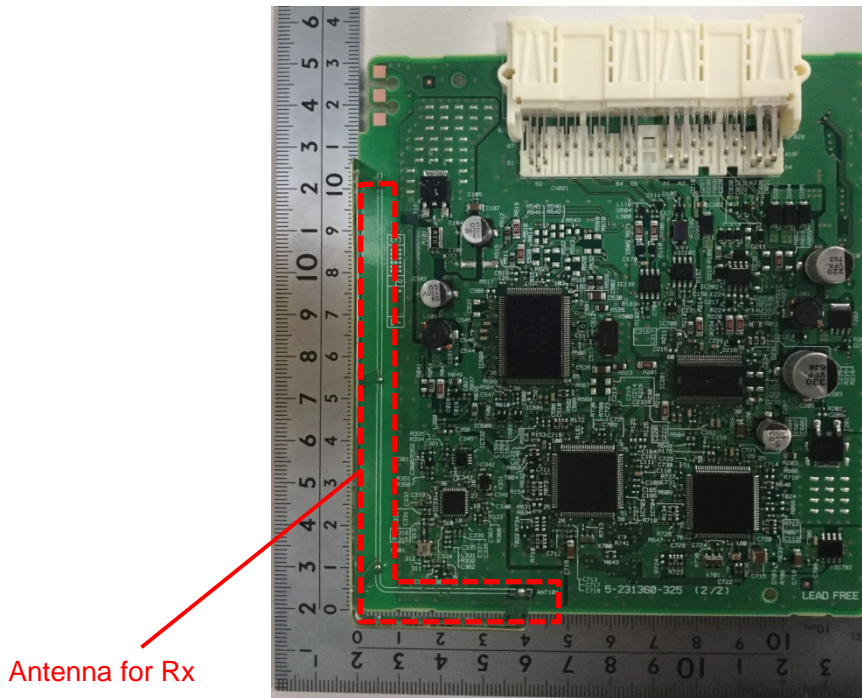

SUBARU CORPORATION  
Keyless Access with Push-Button Start System  
FCC ID: Y8PFJ18-2  
IC Number: 9490A-FJ182

Internal Photos: Smart ECU

Component side

Antenna side

**SUBARU CORPORATION**  
**Keyless Access with Push-Button Start System**  
**FCC ID: Y8PFJ18-2**  
**IC Number: 9490A-FJ182**

Internal Photos: Antenna (TYPE 1)

Front

Rear

Top

Bottom

Front (PCB)

Rear (PCB)

Note:

The outer case may be changed.

**SUBARU CORPORATION**  
**Keyless Access with Push-Button Start System**  
**FCC ID: Y8PFJ18-2**  
**IC Number: 9490A-FJ182**

Internal Photos: Antenna (TYPE 2)

Front

Rear

Top