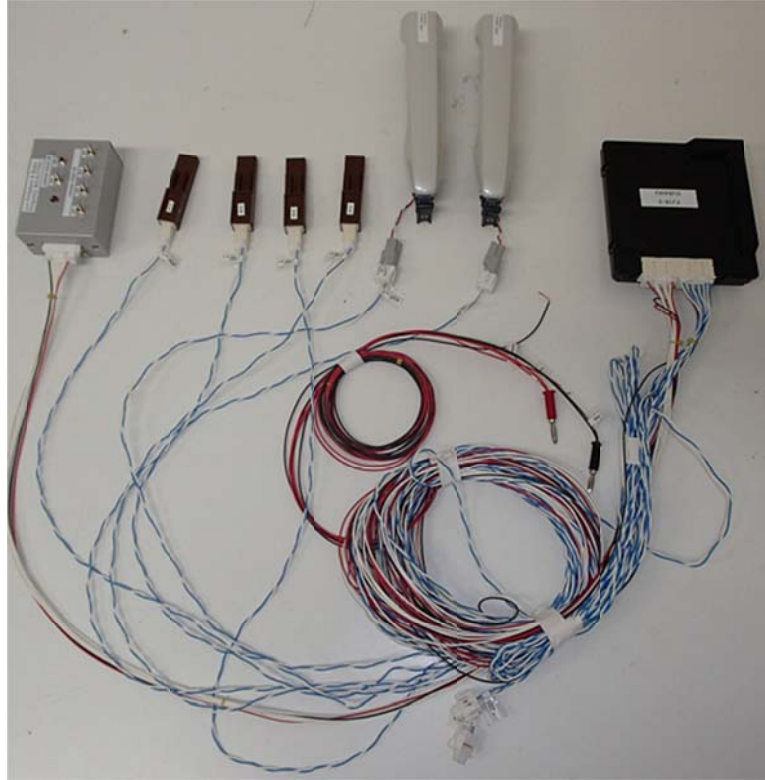

SUBARU CORPORATION
Keyless Access with Push-Button Start System
FCC ID: Y8PFJ18-2
IC Number: 9490A-FJ182

External Photos: Smart ECU 1/2

Front

Rear

SUBARU CORPORATION
Keyless Access with Push-Button Start System
FCC ID: Y8PFJ18-2
IC Number: 9490A-FJ182

External Photos: Smart ECU 2/2

Top

Bottom

Right

Left

Note :

The outer appearance may be changed.

SUBARU CORPORATION
Keyless Access with Push-Button Start System
FCC ID: Y8PFJ18-2
IC Number: 9490A-FJ182

The outer appearance may be changed.

SUBARU CORPORATION
Keyless Access with Push-Button Start System
FCC ID: Y8PFJ18-2
IC Number: 9490A-FJ182

External Photos: Antenna (TYPE 2)

Front

Rear

Top

Bottom

Right

Left

Note :

The outer appearance may be changed.

SUBARU CORPORATION
Keyless Access with Push-Button Start System
FCC ID: Y8PFJ18-2
IC Number: 9490A-FJ182

Antenna Connection

Note:

Jig, which is shown on the far-left, is not subject to approval.