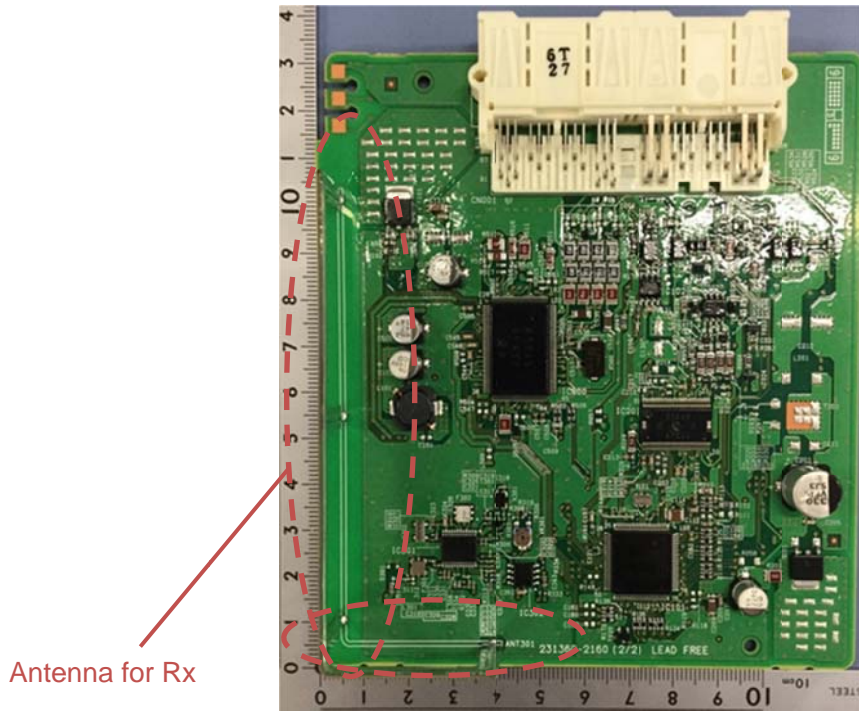

SUBARU CORPORATION
Keyless Access with Push-Button Start System
FCC ID: Y8PFJ18-1

Internal Photos: Smart ECU

Component side

Antenna side

SUBARU CORPORATION
Keyless Access with Push-Button Start System
FCC ID: Y8PFJ18-1

Internal Photos: Antenna (TYPE 1)

Front

Rear

Top

Bottom

Front (PCB)

Rear (PCB)

Note:

The outer case may be changed.

SUBARU CORPORATION
Keyless Access with Push-Button Start System
FCC ID: Y8PFJ18-1

Internal Photos: Antenna (TYPE 2)

Front

Rear

Top

Bottom