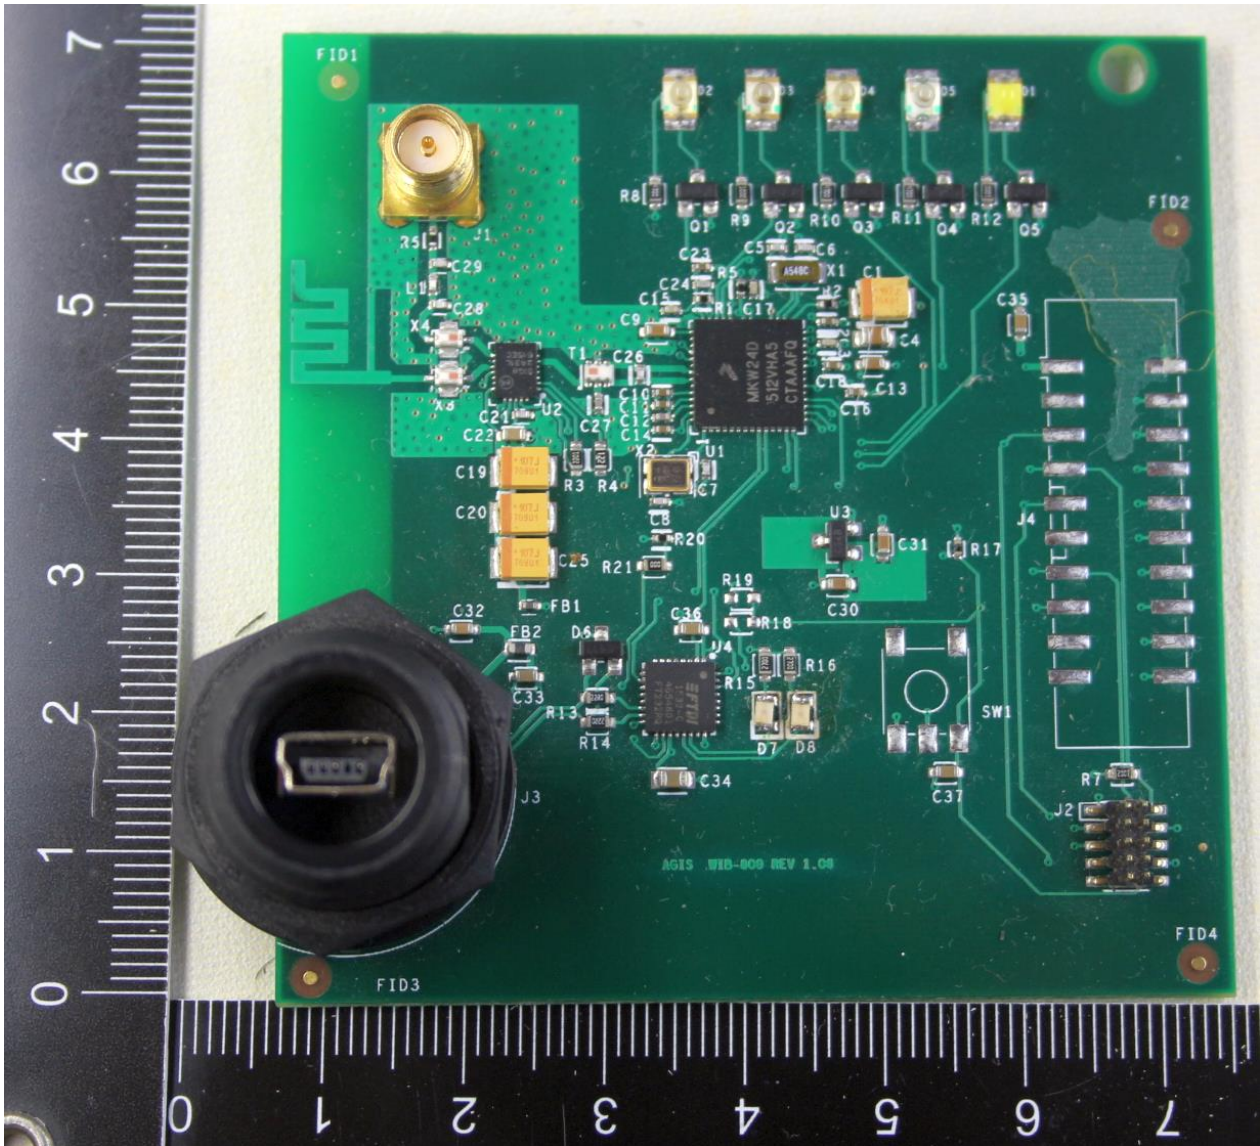

Report written by : R. van der Meer

Report date : May 09, 2017

Table of contents

1.1	INTERNAL VIEW 1.....	4
1.2	INNER ASSEMBLY, PCB VIEW.....	5
1.2.1	PCB view, <i>Front side</i>	5
1.2.2	PCB view, <i>Components side, zoom in to the transmitter part</i>	6
1.2.3	PCB view - <i>Back side</i>	7
1.2.4	PCB view, <i>with antenna</i>	8

1.1 Internal view 1.

CowManager B.V.
FCC ID: Y8K-WIB910
IC: 22382-WIB910

Photograph No. 3 and No. 4 Coordinator/router potting process

1.2 Inner assembly, PCB view

1.2.1 PCB view, Front side

1.2.2 PCB view, Components side, zoom in to the transmitter part

1.2.3 PCB view - Back side

1.2.4 PCB view, with antenna

< END OF DOCUMENT >