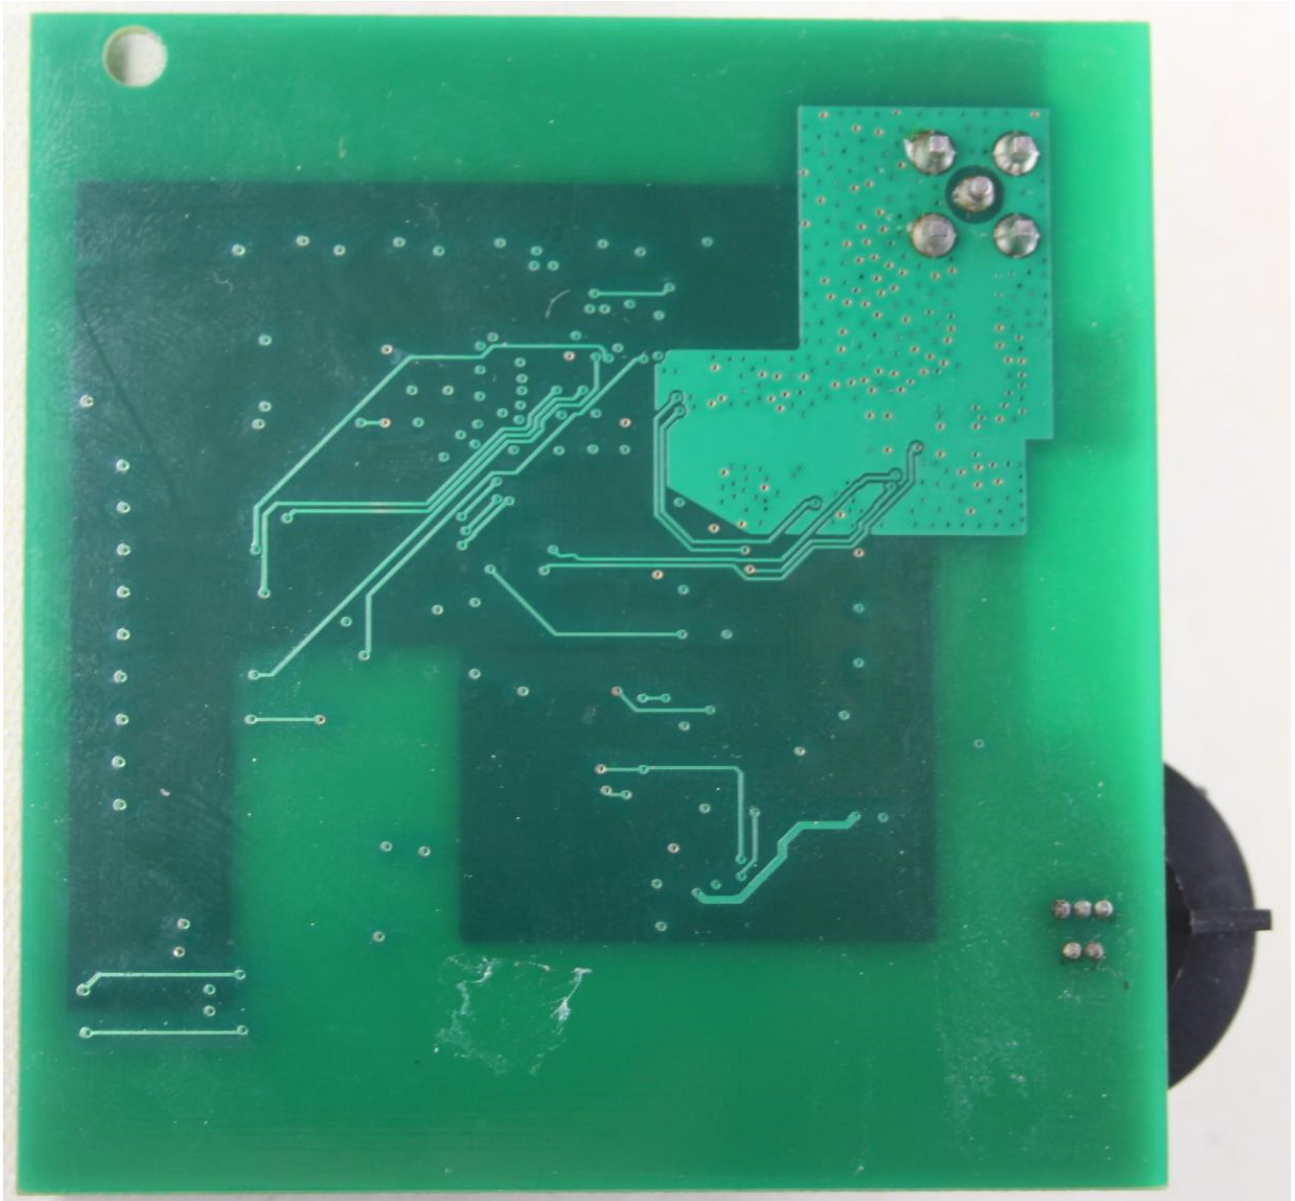

Report written by : R. van der Meer

Report date : May 09, 2017

Table of contents

1.1	INTERNAL VIEW 1.....	4
1.2	INNER ASSEMBLY, PCB VIEW.....	5
1.2.1	PCB view, <i>Front side</i>	5
1.2.2	PCB view, <i>Components side, zoom in to the transmitter part</i>	6
1.2.3	PCB view - <i>Back side</i>	7
1.2.4	PCB view, <i>with antenna</i>	8

1.1 Internal view 1.

CowManager B.V.
FCC ID: Y8K-WIB910
IC: 22382-WIB910

Photograph No. 3 and No. 4 Coordinator/router potting process

1.2 Inner assembly, PCB view

1.2.1 PCB view, Front side

1.2.2 PCB view, Components side, zoom in to the transmitter part

1.2.3 PCB view - Back side

1.2.4 PCB view, with antenna

< END OF DOCUMENT >