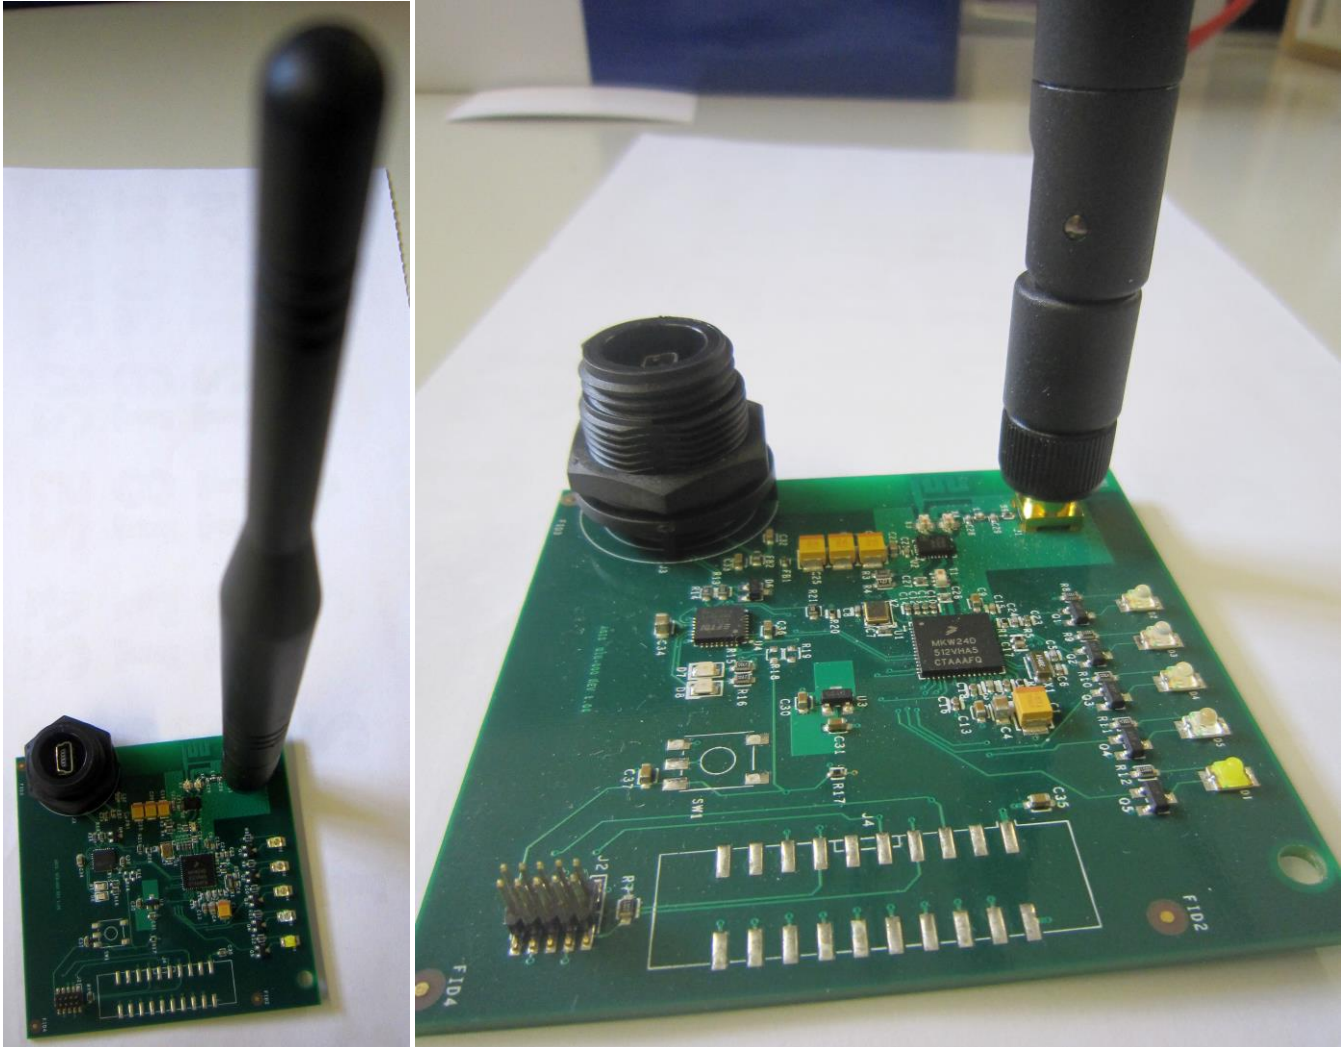

Report written by : R. van der Meer

Report date : May 09, 2017

Table of contents

1.1	INTERNAL VIEW 1.....	4
1.2	INNER ASSEMBLY, PCB VIEW.....	5
1.2.1	PCB view, <i>Front side</i>	5
1.2.2	PCB view, <i>Components side, zoom in to the transmitter part</i>	6
1.2.3	PCB view - <i>Back side</i>	7
1.2.4	PCB view, <i>with antenna</i>	8

1.1 Internal view 1.

CowManager B.V.
FCC ID: Y8K-WIB910
IC: 22382-WIB910

Photograph No. 3 and No. 4 Coordinator/router potting process

1.2 Inner assembly, PCB view

1.2.1 PCB view, Front side

1.2.2 PCB view, Components side, zoom in to the transmitter part

1.2.3 PCB view - Back side

1.2.4 PCB view, with antenna

< END OF DOCUMENT >