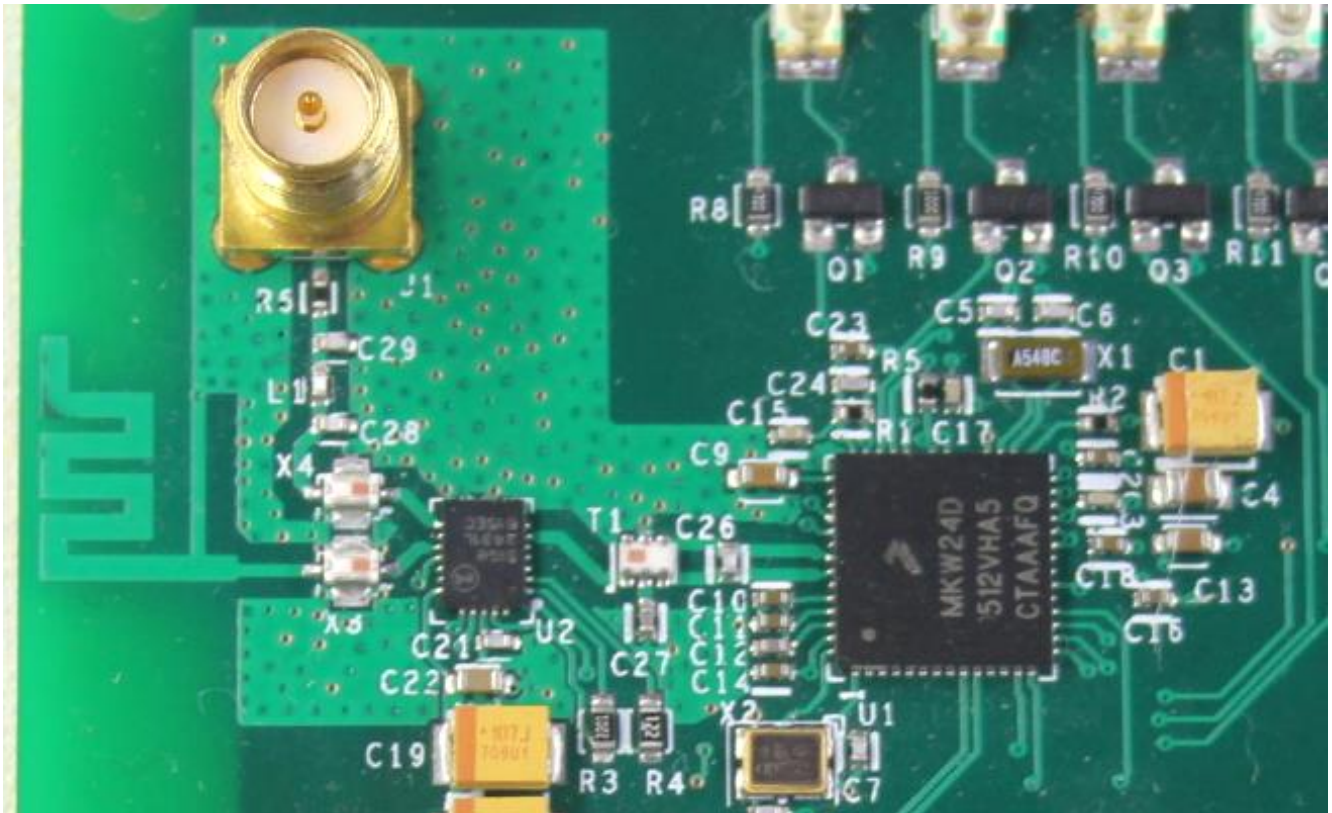

Report written by : R. van der Meer

Report date : May 09, 2017

Table of contents

1.1	INTERNAL VIEW 1.....	4
1.2	INNER ASSEMBLY, PCB VIEW.....	5
1.2.1	PCB view, <i>Front side</i>	5
1.2.2	PCB view, <i>Components side, zoom in to the transmitter part</i>	6
1.2.3	PCB view - <i>Back side</i>	7
1.2.4	PCB view, <i>with antenna</i>	8

1.1 Internal view 1.

CowManager B.V.
FCC ID: Y8K-WIB910
IC: 22382-WIB910

Photograph No. 3 and No. 4 Coordinator/router potting process

1.2 Inner assembly, PCB view

1.2.1 PCB view, Front side

1.2.2 PCB view, Components side, zoom in to the transmitter part

1.2.3 PCB view - Back side

1.2.4 PCB view, with antenna

< END OF DOCUMENT >