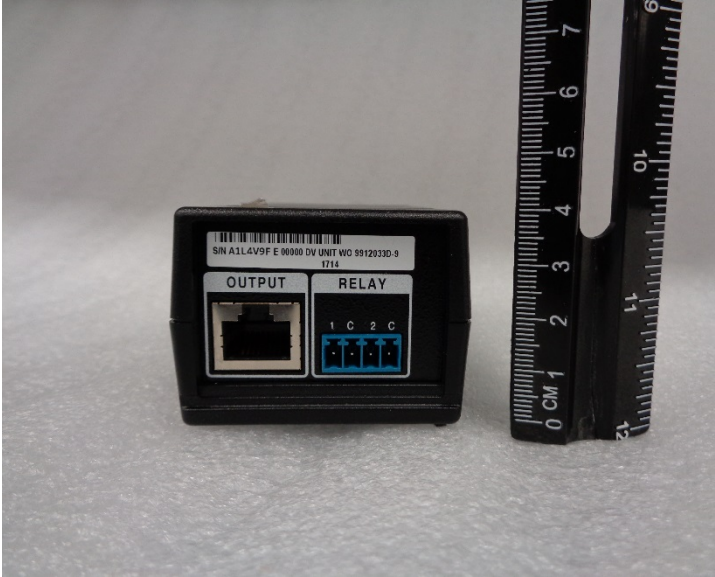

EUT Photographs (Continued)

VLR 302 Receiver