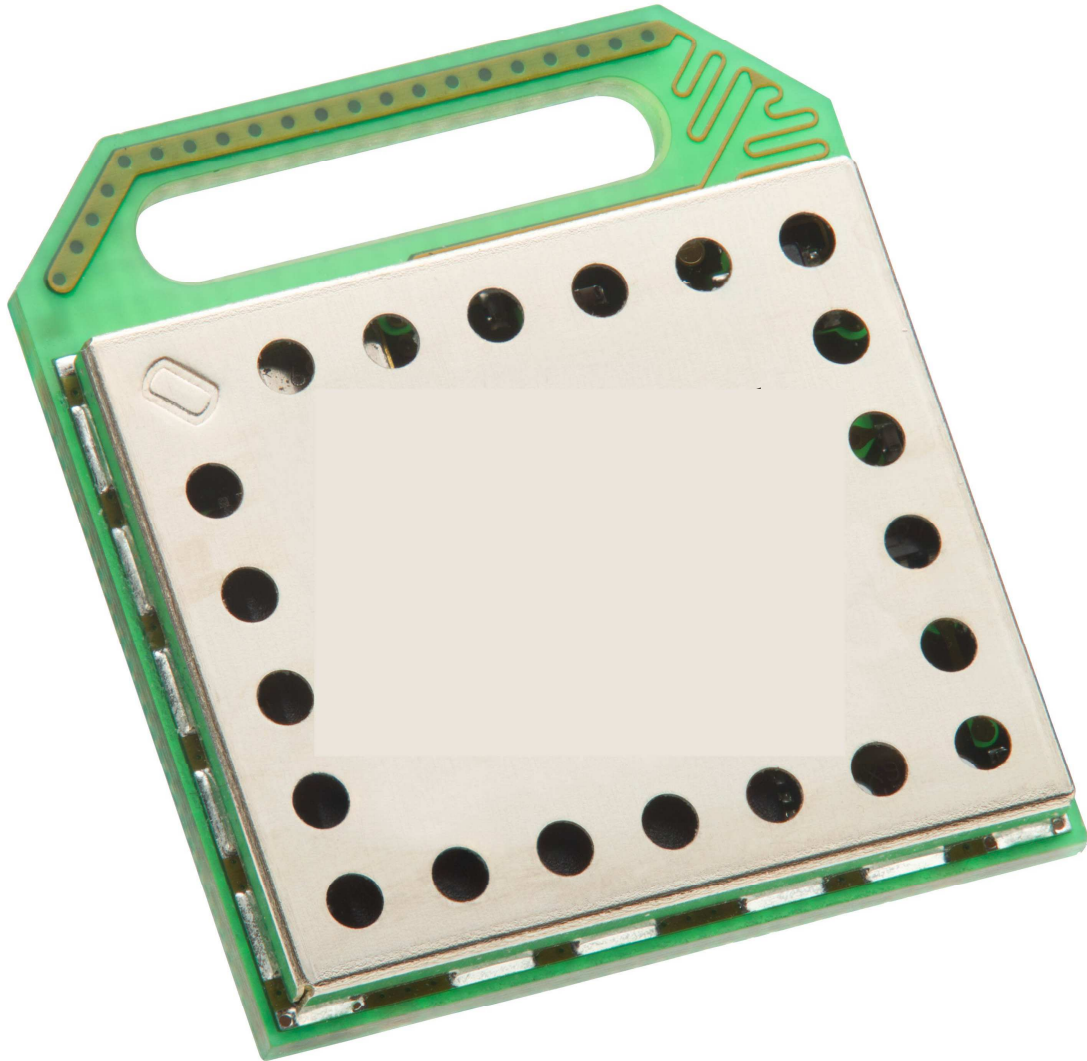

INTERNAL PHOTOS – Dialog SC14SPNODE

Module – Front, with shielding