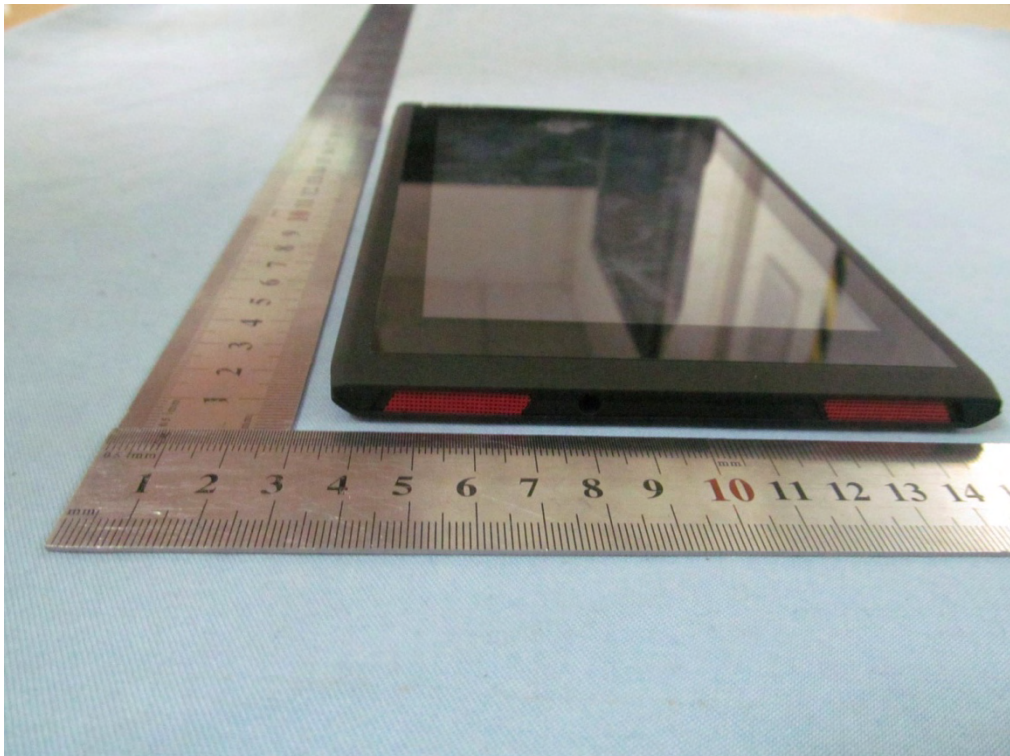

Appendix C. TEST SETUP PHOTOGRAPHS & EUT PHOTOGRAPHS
Test Setup Photographs
LEFT-CHECK TOUCH

LEFT-TILT 15°

RIGHT-CHECK TOUCH

RIGHT-TILT 15°

Body Back15mm

Body Front15mm

Body back with Headset

DEPTH OF THE LIQUID IN THE PHANTOM—ZOOM IN

Note : The position used in the measurement were according to IEEE 1528-2003

EUT PHOTOGRAPHS
TOP VIEW OF EUT

BOTTOM VIEW OF EUT

FRONT VIEW OF EUT

BACK VIEW OF EUT

LEFT VIEW OF EUT

RIGHT VIEW OF EUT

OPEN VIEW OF EUT-1

OPEN VIEW OF EUT-2

OPEN VIEW OF EUT-3

INTERNAL VIEW OF EUT-1

INTERNAL VIEW OF EUT-2