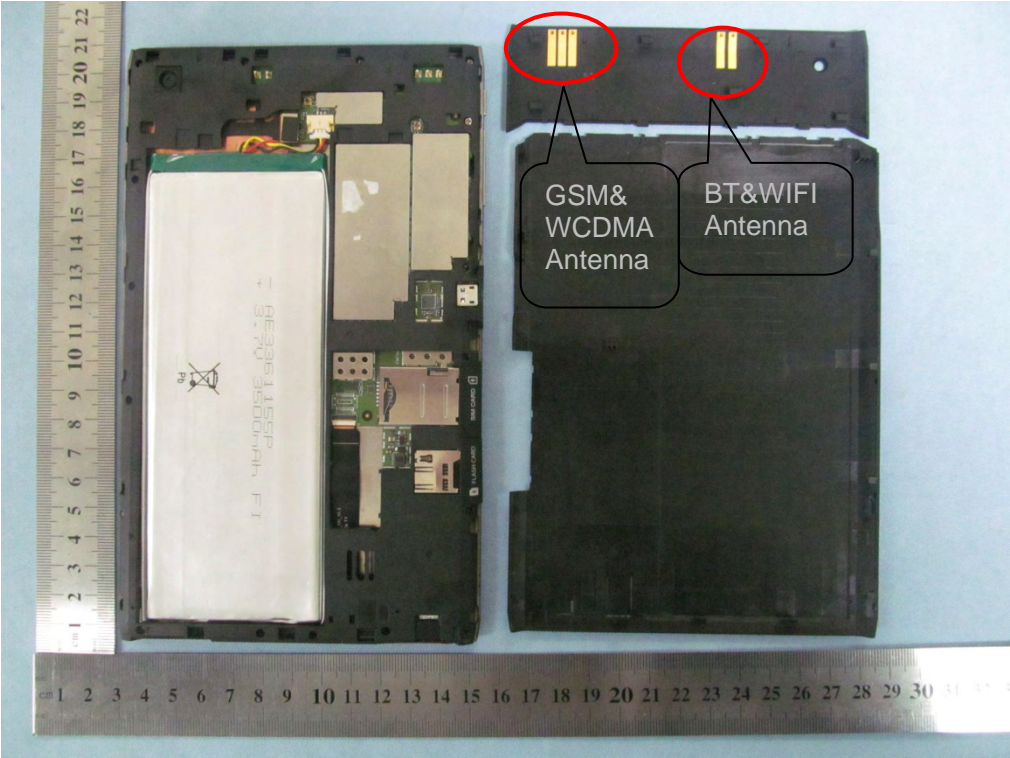

Appendix C. TEST SETUP PHOTOGRAPHS & EUT PHOTOGRAPHS
Test Setup Photographs
LEFT-CHECK TOUCH

LEFT-TILT 15°

RIGHT-CHECK TOUCH

RIGHT-TILT 15°

Body Back15mm

Body Front15mm

Body back with Headset

DEPTH OF THE LIQUID IN THE PHANTOM—ZOOM IN

Note : The position used in the measurement were according to IEEE 1528-2003

EUT PHOTOGRAPHS
TOP VIEW OF EUT

BOTTOM VIEW OF EUT

FRONT VIEW OF EUT

BACK VIEW OF EUT

LEFT VIEW OF EUT

RIGHT VIEW OF EUT

OPEN VIEW OF EUT-1

OPEN VIEW OF EUT-2

OPEN VIEW OF EUT-3

INTERNAL VIEW OF EUT-1

INTERNAL VIEW OF EUT-2