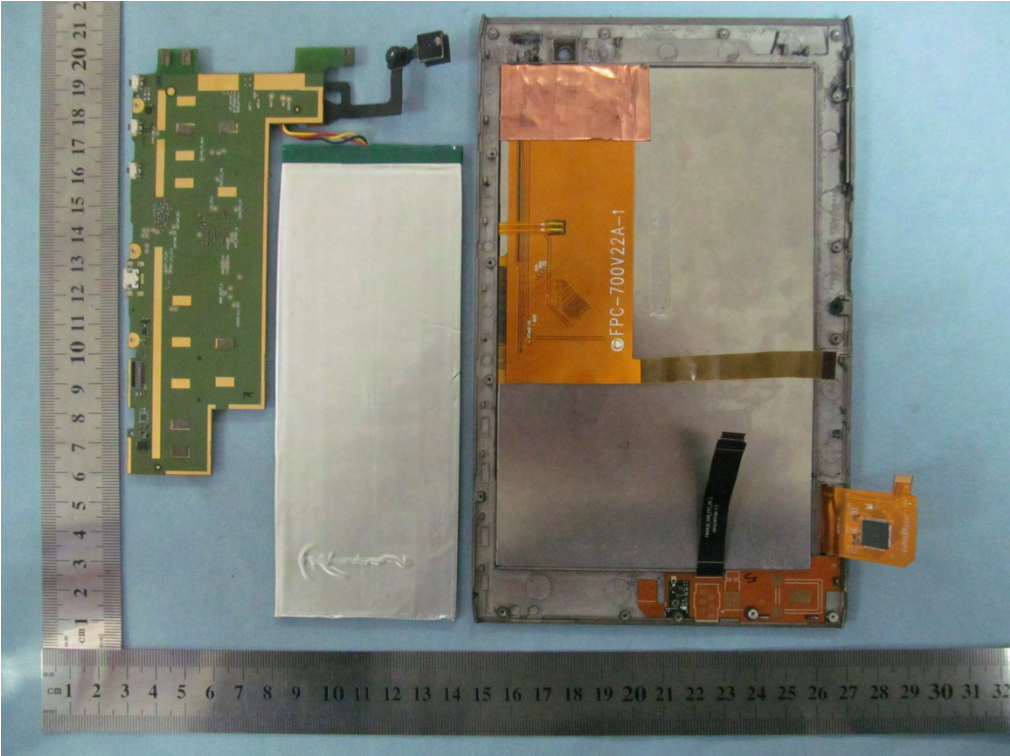

Appendix C. TEST SETUP PHOTOGRAPHS & EUT PHOTOGRAPHS
Test Setup Photographs
LEFT-CHECK TOUCH

LEFT-TILT 15°

RIGHT-CHECK TOUCH

RIGHT-TILT 15°

Body Back15mm

Body Front15mm

Body back with Headset

DEPTH OF THE LIQUID IN THE PHANTOM—ZOOM IN

Note : The position used in the measurement were according to IEEE 1528-2003

EUT PHOTOGRAPHS
TOP VIEW OF EUT

BOTTOM VIEW OF EUT

FRONT VIEW OF EUT

BACK VIEW OF EUT

LEFT VIEW OF EUT

RIGHT VIEW OF EUT

OPEN VIEW OF EUT-1

OPEN VIEW OF EUT-2

OPEN VIEW OF EUT-3

INTERNAL VIEW OF EUT-1

INTERNAL VIEW OF EUT-2