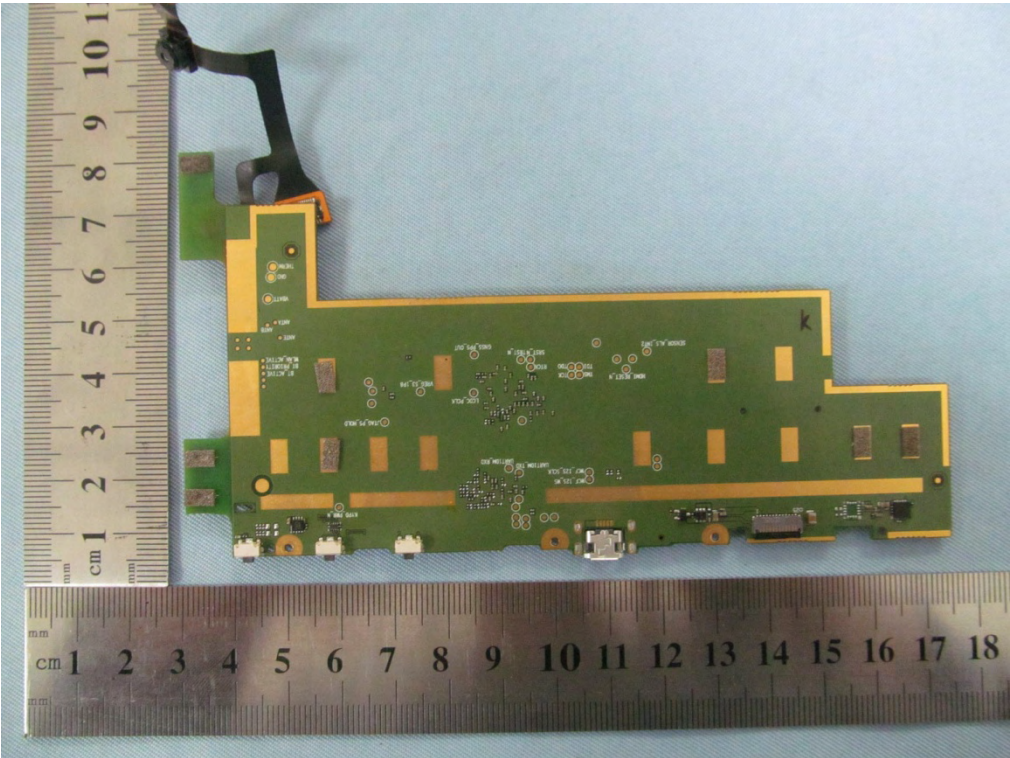

Appendix C. TEST SETUP PHOTOGRAPHS & EUT PHOTOGRAPHS
Test Setup Photographs
LEFT-CHECK TOUCH

LEFT-TILT 15°

RIGHT-CHECK TOUCH

RIGHT-TILT 15°

Body Back15mm

Body Front15mm

Body back with Headset

DEPTH OF THE LIQUID IN THE PHANTOM—ZOOM IN

Note : The position used in the measurement were according to IEEE 1528-2003

EUT PHOTOGRAPHS
TOP VIEW OF EUT

BOTTOM VIEW OF EUT

FRONT VIEW OF EUT

BACK VIEW OF EUT

LEFT VIEW OF EUT

RIGHT VIEW OF EUT

OPEN VIEW OF EUT-1

OPEN VIEW OF EUT-2

OPEN VIEW OF EUT-3

INTERNAL VIEW OF EUT-1

INTERNAL VIEW OF EUT-2