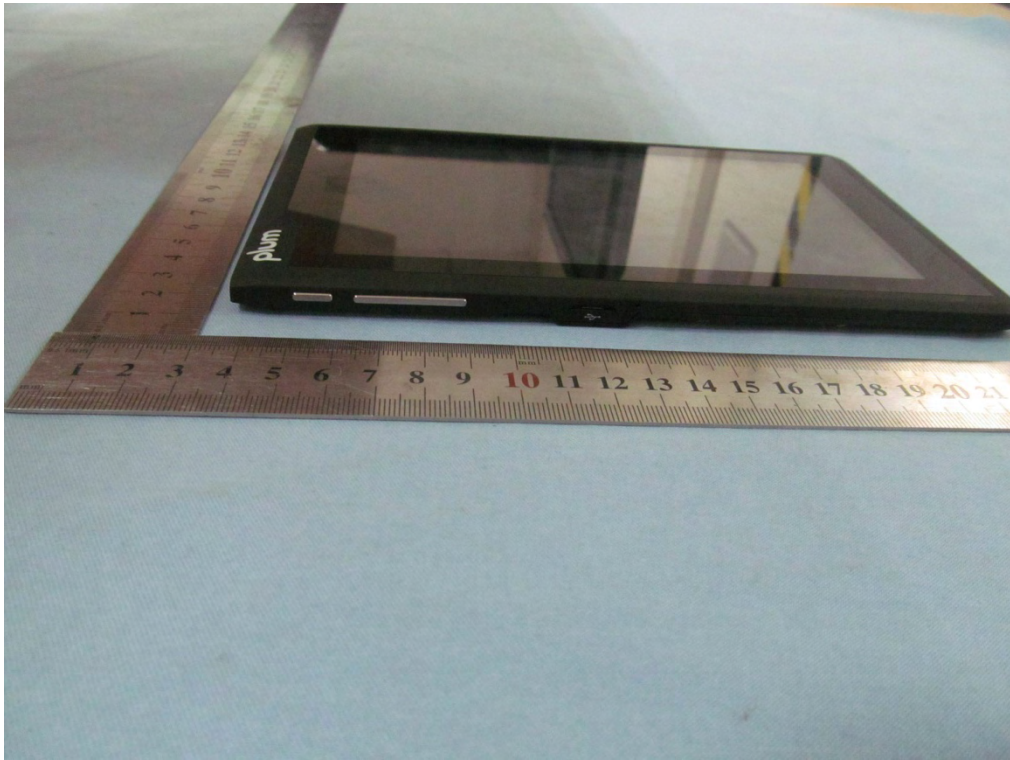

Appendix C. TEST SETUP PHOTOGRAPHS & EUT PHOTOGRAPHS
Test Setup Photographs
LEFT-CHECK TOUCH

LEFT-TILT 15°

RIGHT-CHECK TOUCH

RIGHT-TILT 15°

Body Back15mm

Body Front15mm

Body back with Headset

DEPTH OF THE LIQUID IN THE PHANTOM—ZOOM IN

Note : The position used in the measurement were according to IEEE 1528-2003

EUT PHOTOGRAPHS
TOP VIEW OF EUT

BOTTOM VIEW OF EUT

FRONT VIEW OF EUT

BACK VIEW OF EUT

LEFT VIEW OF EUT

RIGHT VIEW OF EUT

OPEN VIEW OF EUT-1

OPEN VIEW OF EUT-2

OPEN VIEW OF EUT-3

INTERNAL VIEW OF EUT-1

INTERNAL VIEW OF EUT-2