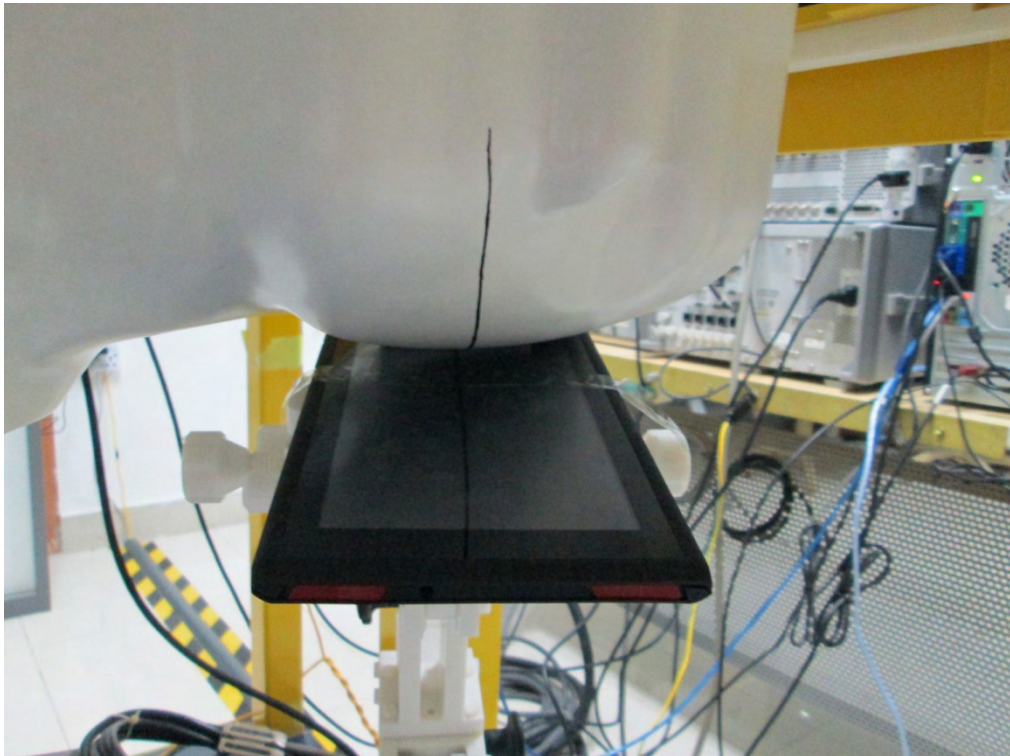

Appendix C. TEST SETUP PHOTOGRAPHS & EUT PHOTOGRAPHS
Test Setup Photographs
LEFT-CHECK TOUCH

LEFT-TILT 15°

RIGHT-CHECK TOUCH

RIGHT-TILT 15°

Body Back15mm

Body Front15mm

Body back with Headset

DEPTH OF THE LIQUID IN THE PHANTOM—ZOOM IN

Note : The position used in the measurement were according to IEEE 1528-2003

EUT PHOTOGRAPHS
TOP VIEW OF EUT

BOTTOM VIEW OF EUT

FRONT VIEW OF EUT

BACK VIEW OF EUT

LEFT VIEW OF EUT

RIGHT VIEW OF EUT

OPEN VIEW OF EUT-1