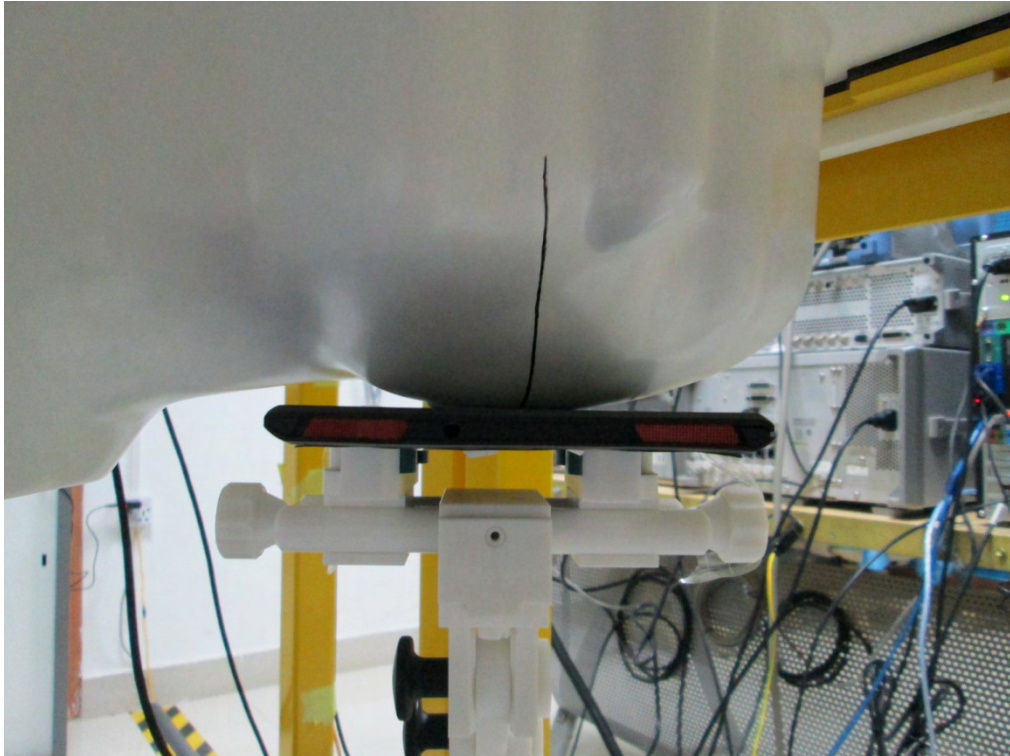

Appendix C. TEST SETUP PHOTOGRAPHS & EUT PHOTOGRAPHS
Test Setup Photographs
LEFT-CHECK TOUCH

LEFT-TILT 15°

RIGHT-CHECK TOUCH

RIGHT-TILT 15°

Body Back15mm

Body Front15mm

Body back with Headset

DEPTH OF THE LIQUID IN THE PHANTOM—ZOOM IN

Note : The position used in the measurement were according to IEEE 1528-2003

EUT PHOTOGRAPHS
TOP VIEW OF EUT

BOTTOM VIEW OF EUT

FRONT VIEW OF EUT

BACK VIEW OF EUT

LEFT VIEW OF EUT

RIGHT VIEW OF EUT

OPEN VIEW OF EUT-1