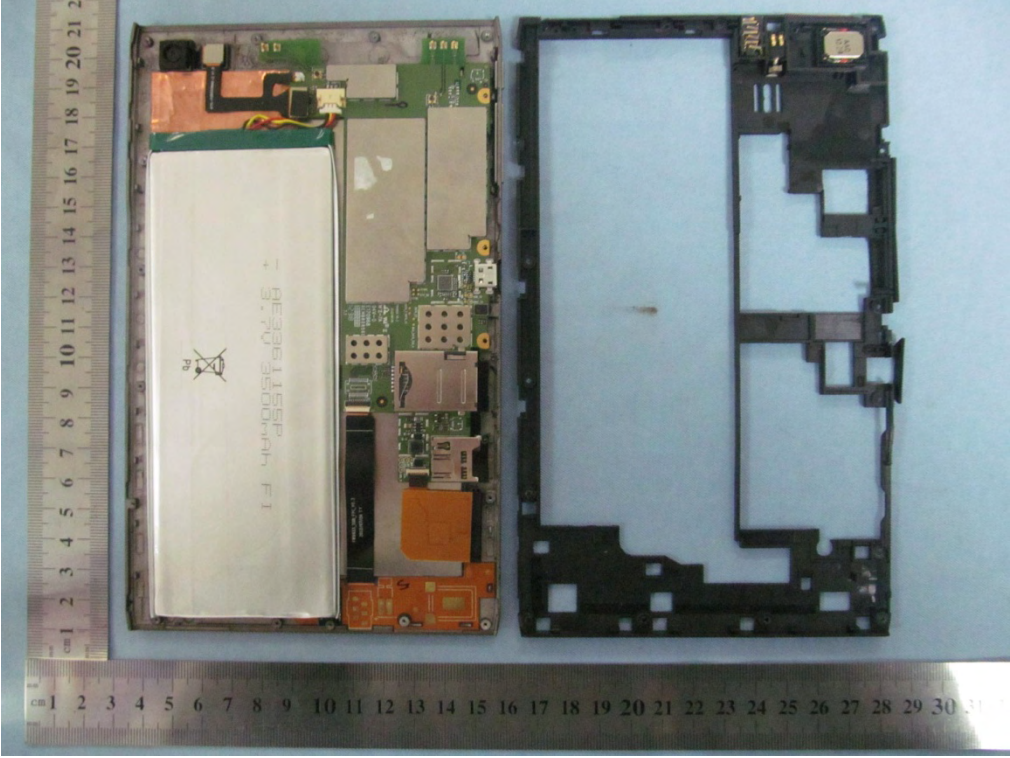

Appendix C. TEST SETUP PHOTOGRAPHS & EUT PHOTOGRAPHS
Test Setup Photographs
LEFT-CHECK TOUCH

LEFT-TILT 15°

RIGHT-CHECK TOUCH

RIGHT-TILT 15°

Body Back15mm

Body Front15mm

Body back with Headset

DEPTH OF THE LIQUID IN THE PHANTOM—ZOOM IN

Note : The position used in the measurement were according to IEEE 1528-2003

EUT PHOTOGRAPHS
TOP VIEW OF EUT

BOTTOM VIEW OF EUT

FRONT VIEW OF EUT

BACK VIEW OF EUT

LEFT VIEW OF EUT

RIGHT VIEW OF EUT

OPEN VIEW OF EUT-1

OPEN VIEW OF EUT-2

OPEN VIEW OF EUT-3

INTERNAL VIEW OF EUT-1

INTERNAL VIEW OF EUT-2