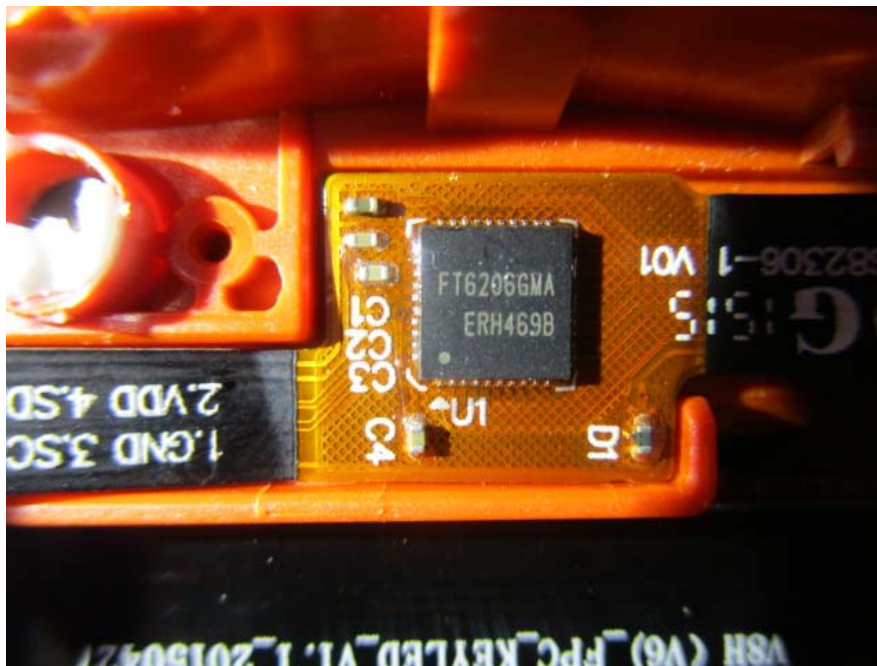

## EXHIBIT C - EUT INTERNAL PHOTOGRAPHS

EUT – Uncover View

EUT – Uncover View

**EUT – GPS&BT&WIFI Antenna View**

**EUT –GSM&WCDMA Antenna View**

**EUT –Main Board Top View**

**EUT –Main Board Top Shielding off View**

**EUT –Main Board Bottom View**

**EUT –Main Chip View**

**EUT –BT&Wifi &GPS Chip View**

**EUT –GSM/WCDMA Transceiver Chip View**

**EUT –PMU Chip View**

**EUT – Screen Uncover View**

**EUT – Screen Uncover View**

**EUT – Screen Uncover View**

**EUT –Battery Top View**

**EUT – Battery Bottom View**