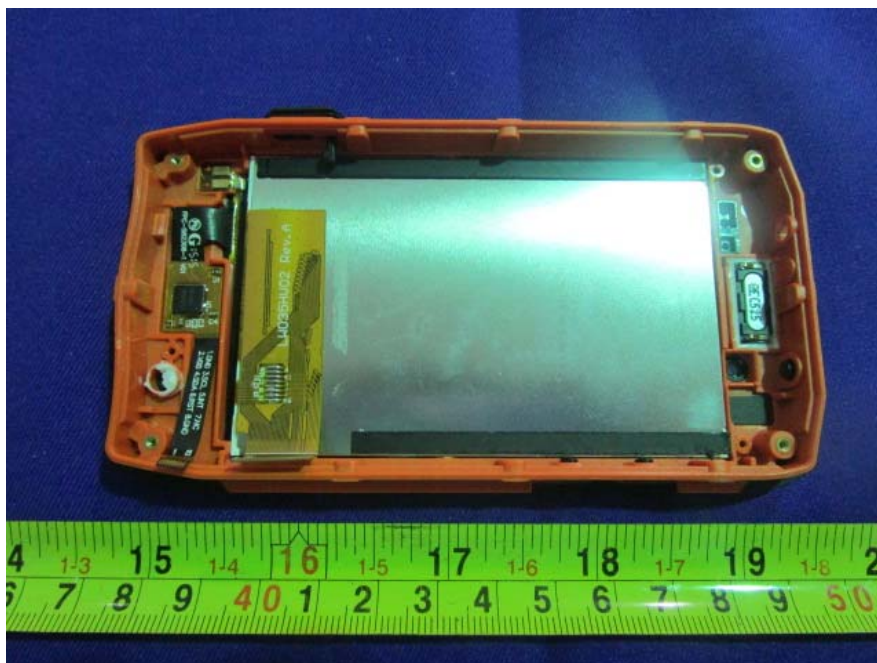

## EXHIBIT C - EUT INTERNAL PHOTOGRAPHS

EUT – Uncover View

EUT – Uncover View

**EUT – GPS&BT&WIFI Antenna View**

**EUT –GSM&WCDMA Antenna View**

**EUT –Main Board Top View**

**EUT –Main Board Top Shielding off View**

**EUT –Main Board Bottom View**

**EUT –Main Chip View**

**EUT –BT&Wifi &GPS Chip View**

**EUT –GSM/WCDMA Transceiver Chip View**

**EUT –PMU Chip View**

**EUT – Screen Uncover View**

**EUT – Screen Uncover View**

**EUT – Screen Uncover View**

**EUT –Battery Top View**

**EUT – Battery Bottom View**