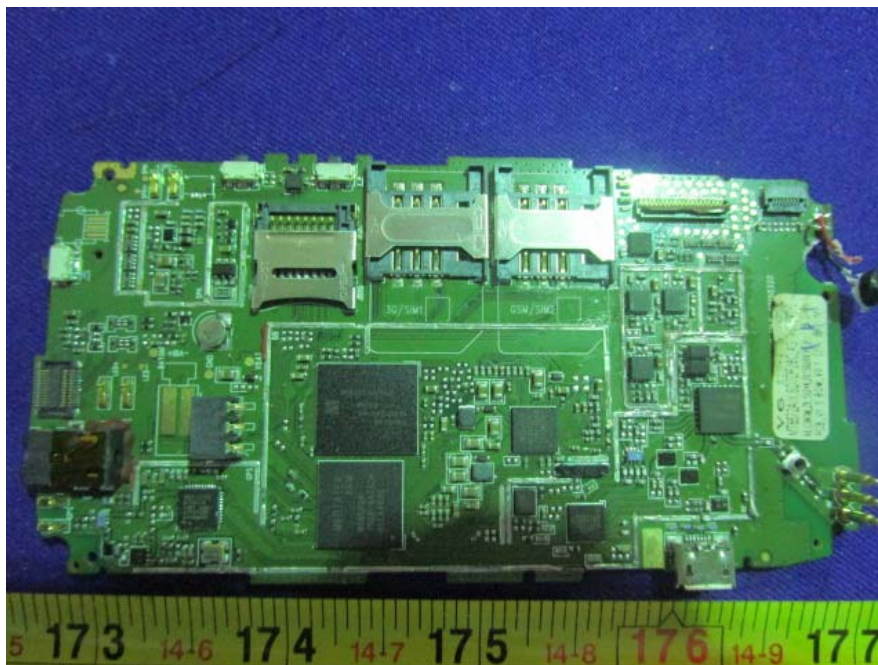

## EXHIBIT C - EUT INTERNAL PHOTOGRAPHS

EUT – Uncover View

EUT – Uncover View

**EUT – GPS&BT&WIFI Antenna View**

**EUT –GSM&WCDMA Antenna View**

**EUT –Main Board Top View**

**EUT –Main Board Top Shielding off View**

**EUT –Main Board Bottom View**

**EUT –Main Chip View**

**EUT –BT&Wifi &GPS Chip View**

**EUT –GSM/WCDMA Transceiver Chip View**

**EUT –PMU Chip View**

**EUT – Screen Uncover View**

**EUT – Screen Uncover View**

**EUT – Screen Uncover View**

**EUT –Battery Top View**

**EUT – Battery Bottom View**