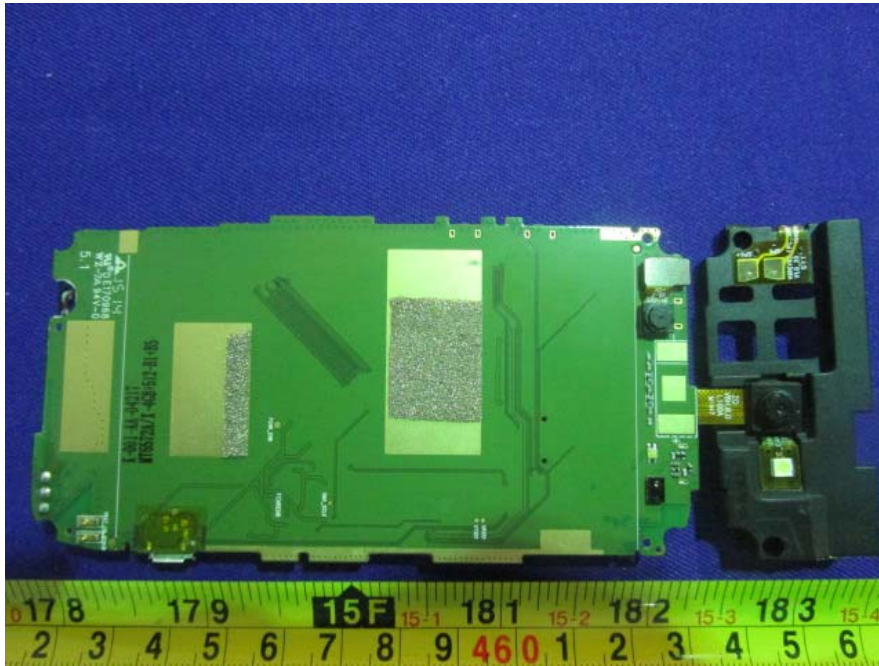

## EXHIBIT C - EUT INTERNAL PHOTOGRAPHS

EUT – Uncover View

EUT – Uncover View

**EUT – GPS&BT&WIFI Antenna View**

**EUT –GSM&WCDMA Antenna View**

**EUT –Main Board Top View**

**EUT –Main Board Top Shielding off View**

**EUT –Main Board Bottom View**

**EUT –Main Chip View**

**EUT –BT&Wifi &GPS Chip View**

**EUT –GSM/WCDMA Transceiver Chip View**

**EUT –PMU Chip View**

**EUT – Screen Uncover View**

**EUT – Screen Uncover View**

**EUT – Screen Uncover View**

**EUT –Battery Top View**

**EUT – Battery Bottom View**