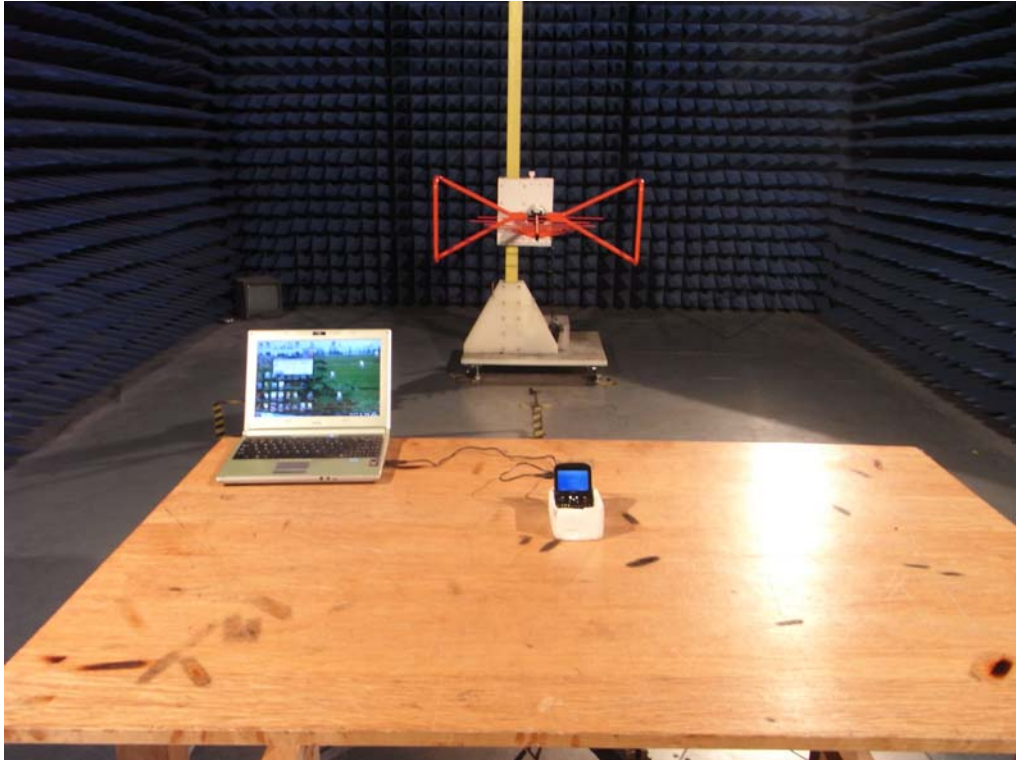

FCC ID: Y7WPLUMP300

CONDUCTED TEST SETUP

RADIATED EMISSION TEST SETUP

CE TEST SETUP