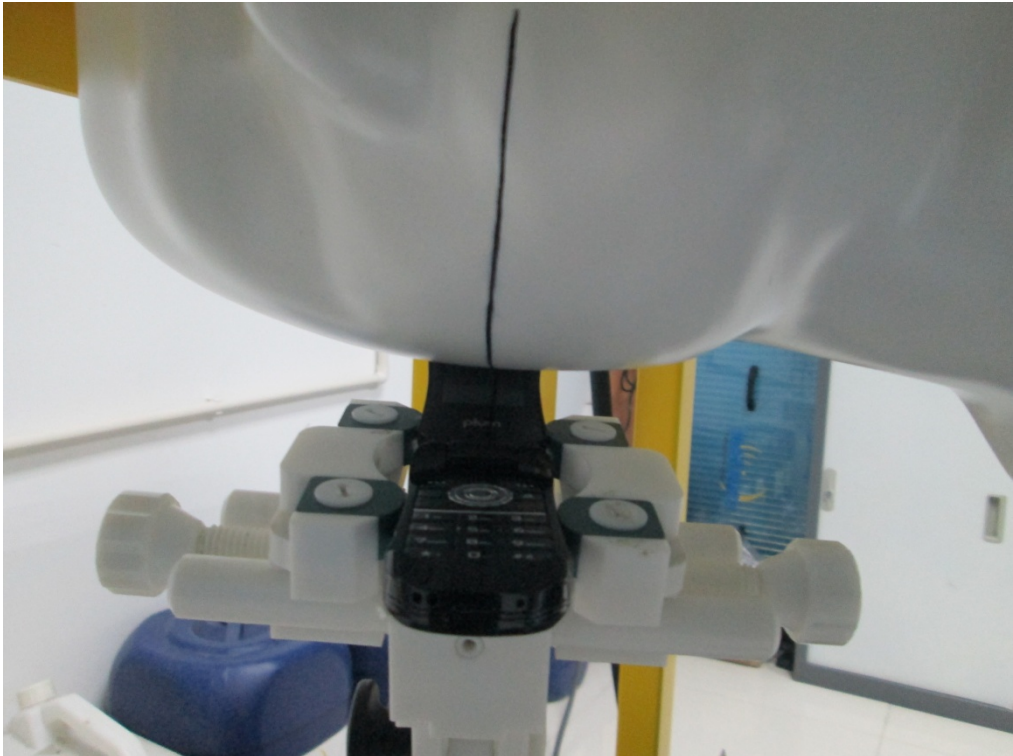

Appendix C. TEST SETUP PHOTOGRAPHS & EUT PHOTOGRAPHS

Test Setup Photographs LEFT-CHECK TOUCH

LEFT-TILT 15°

RIGHT-CHECK TOUCH

RIGHT-TILT 15°

Body Back 5mm

Body Front 5mm

DEPTH OF THE LIQUID IN THE PHANTOM—ZOOM IN

Note : The position used in the measurement were according to IEEE 1528-2003