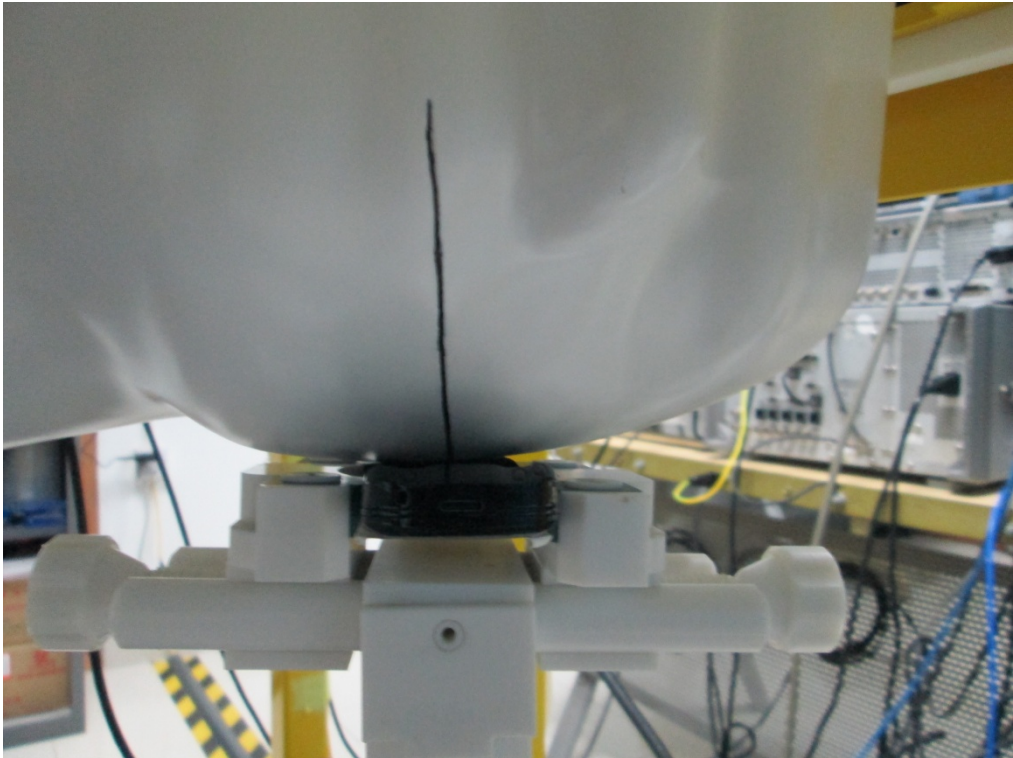

Appendix C. TEST SETUP PHOTOGRAPHS & EUT PHOTOGRAPHS

Test Setup Photographs LEFT-CHECK TOUCH

LEFT-TILT 15°

RIGHT-CHECK TOUCH

RIGHT-TILT 15°

Body Back 5mm

Body Front 5mm

DEPTH OF THE LIQUID IN THE PHANTOM—ZOOM IN

Note : The position used in the measurement were according to IEEE 1528-2003