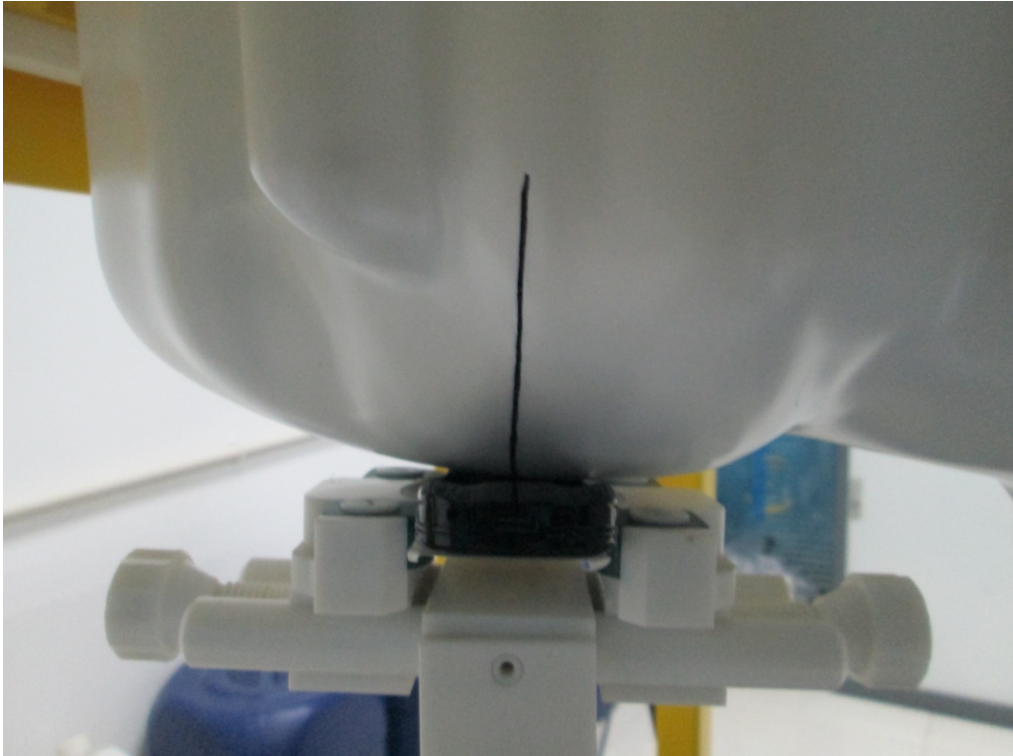

Appendix C. TEST SETUP PHOTOGRAPHS & EUT PHOTOGRAPHS

Test Setup Photographs LEFT-CHECK TOUCH

LEFT-TILT 15°

RIGHT-CHECK TOUCH

RIGHT-TILT 15°

Body Back 5mm

Body Front 5mm

DEPTH OF THE LIQUID IN THE PHANTOM—ZOOM IN

Note : The position used in the measurement were according to IEEE 1528-2003