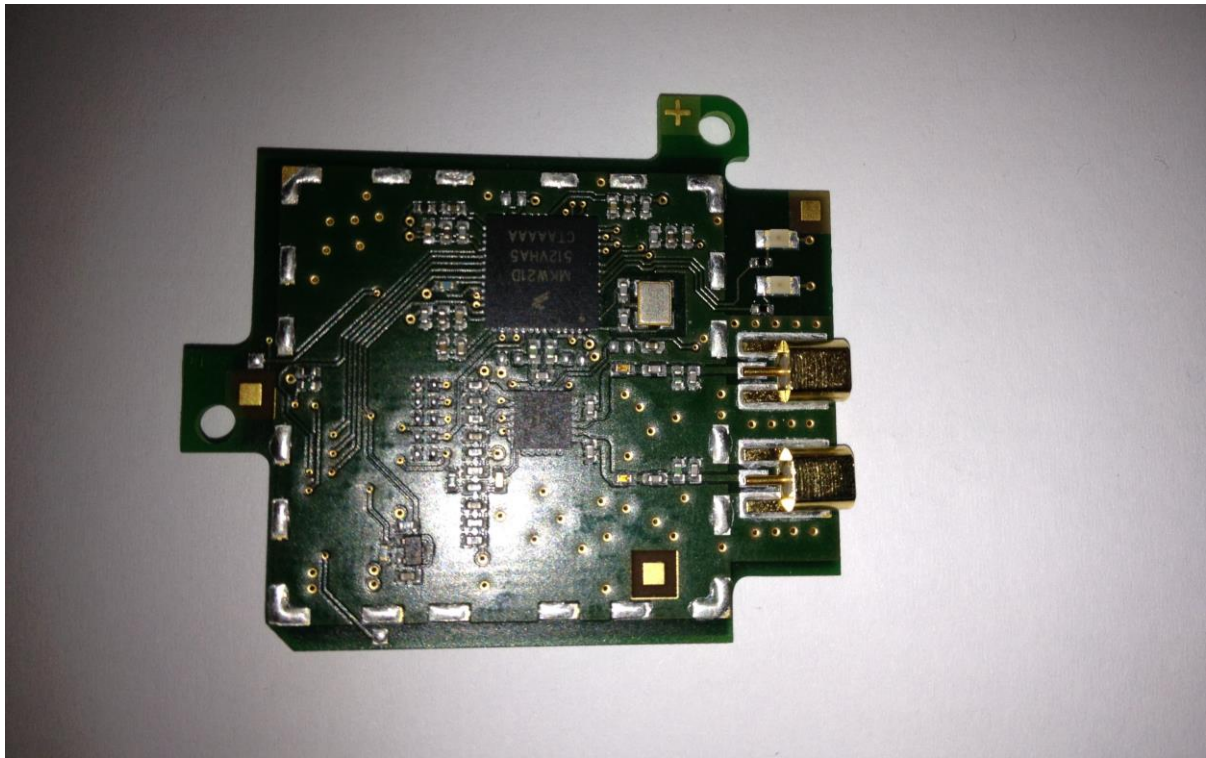

## 1.1 List of Pictures

Picture 1: EUT - RF-shield open.....2

Picture 2: EUT - zoomed to RF-part .....2

Picture 3: EUT top side.....3

Picture 3: EUT bottom side.....3

EMV **TESTHAUS** GmbH  
Gustav-Hertz-Straße 35  
94315 Straubing  
Germany  
Revision: 1.0

ARRI Austria Cine & Video Geräte Ges.m.b.H.  
RF module 2.4 GHz  
EMIP3

140719-AU02+W02  
Annex C

Picture 1: EUT - RF-shield open

Picture 2: EUT - zoomed to RF-part

Picture 3: EUT top side

Picture 4: EUT bottom side