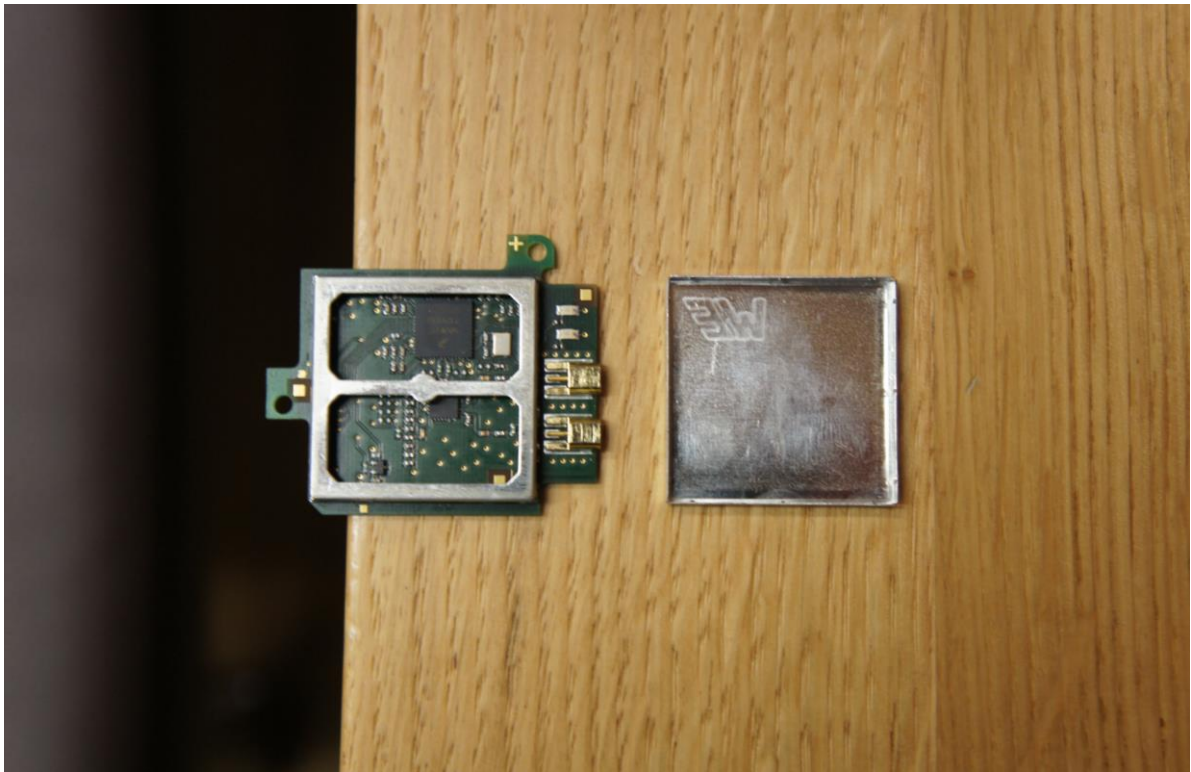

## 1.1 List of Pictures

Picture 1: EUT - RF-shield open.....2

Picture 2: EUT - zoomed to RF-part .....2

Picture 3: EUT top side.....3

Picture 3: EUT bottom side.....3

EMV **TESTHAUS** GmbH  
Gustav-Hertz-Straße 35  
94315 Straubing  
Germany  
Revision: 1.0

ARRI Austria Cine & Video Geräte Ges.m.b.H.  
RF module 2.4 GHz  
EMIP3

140719-AU02+W02  
Annex C

Picture 1: EUT - RF-shield open

Picture 2: EUT - zoomed to RF-part

Picture 3: EUT top side

Picture 4: EUT bottom side