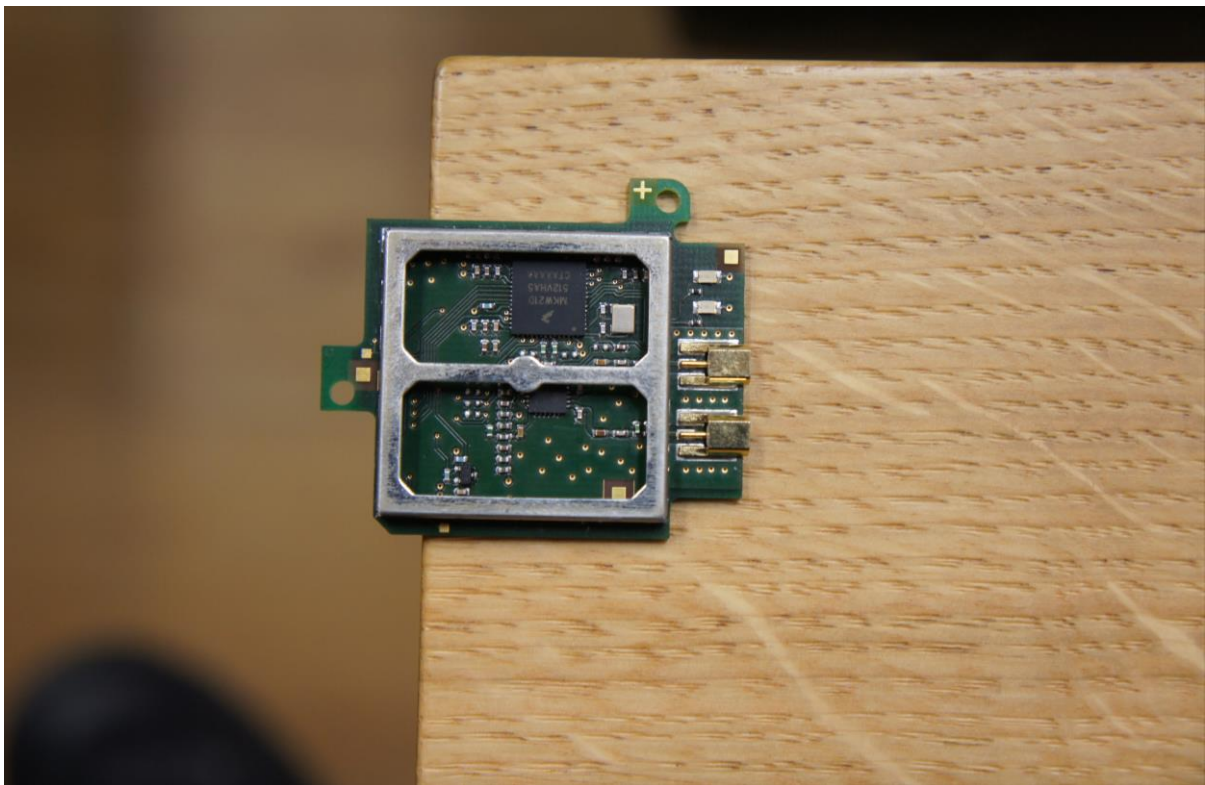

## 1.1 List of Pictures

Picture 1: EUT - RF-shield open.....2

Picture 2: EUT - zoomed to RF-part .....2

Picture 3: EUT top side.....3

Picture 3: EUT bottom side.....3

EMV **TESTHAUS** GmbH  
Gustav-Hertz-Straße 35  
94315 Straubing  
Germany  
Revision: 1.0

ARRI Austria Cine & Video Geräte Ges.m.b.H.  
RF module 2.4 GHz  
EMIP3

140719-AU02+W02  
Annex C

Picture 1: EUT - RF-shield open

Picture 2: EUT - zoomed to RF-part

Picture 3: EUT top side

Picture 4: EUT bottom side