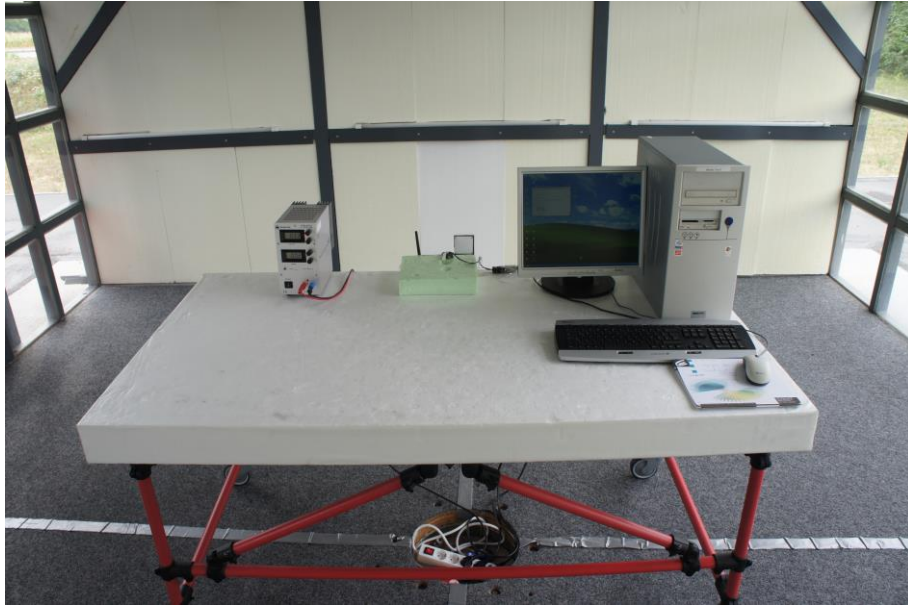

1 Annex A – Test setup

1.1 List of Pictures

Picture 1: EUT test setup radiated emission test <1GHz (front view)2

Picture 3: EUT test setup radiated emission test >1GHz (front view)2

Picture 3: EUT test setup conducted emission test (front view).....3

EMV **TESTHAUS** GmbH
Gustav-Hertz-Straße 35
94315 Straubing
Germany
Revision: 1.7

ARRI Austria Cine & Video Geräte Ges.m.b.H.

RF Module
EMIP2

130078-AU01+E01
Annex A

Page 1 of 3

Picture 1: EUT test setup radiated emission test <1GHz (front view)

Picture 2: EUT test setup radiated emission test >1GHz (front view)

Picture 3: EUT test setup conducted emission test (front view)