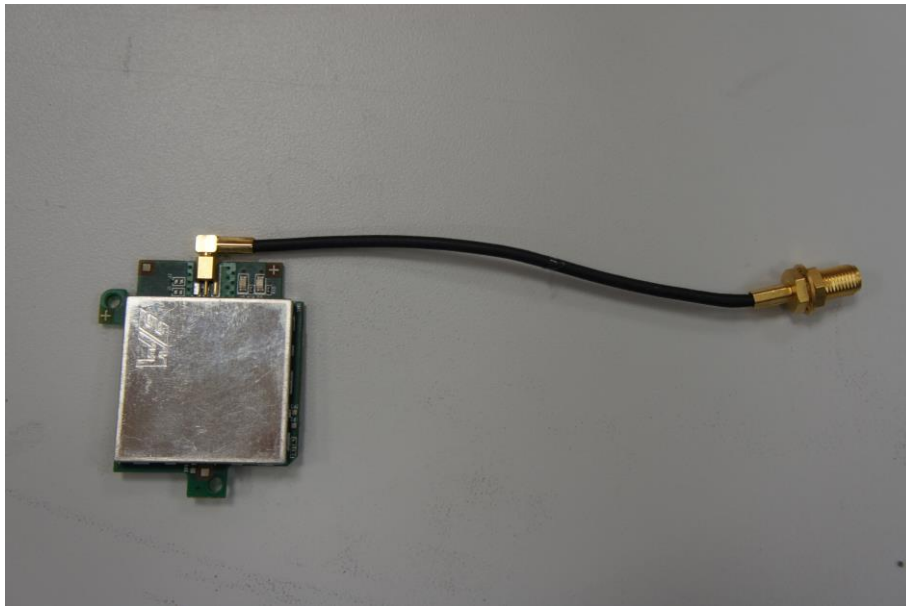

## 1.1 List of Pictures

Picture 1: EUT top side.....2

Picture 3: EUT top side without cover.....2

Picture 3: EUT bottom side.....3

Picture 3: EUT .....3

EMV **TESTHAUS** GmbH  
Gustav-Hertz-Straße 35  
94315 Straubing  
Germany  
Revision: 1.7

ARRI Austria Cine & Video Geräte Ges.m.b.H.  
  
RF Module  
EMIP2

130078-AU01+E01  
Annex B

Picture 1: EUT top side

Picture 2: EUT top side without cover

Picture 3: EUT bottom side

Picture 4: EUT