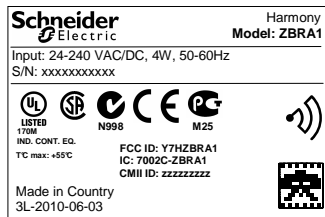

Font/Police: Helvetica

Scale/Echelle: 1

	SOLO ANTENNA – MARKING PRODUCT LABEL ANTENNE SOLO – MARQUAGE ETIQUETTE PRODUIT		
	Number: <h1 style="text-align: center;">S1A8367702</h1>	Revision: <h1 style="text-align: center;">00</h1>	Sheet: <h1 style="text-align: center;">1/1</h1>
The information is highly confidential and is the exclusive property of Schneider Electric copyright reserved. This document must not be used for any purpose other than that expressly permitted in writing by the owners and must not be disclosed or reproduced in any way without permission from the owners in writing. This document must be returned to the owners when the purpose has ceased.		State:	