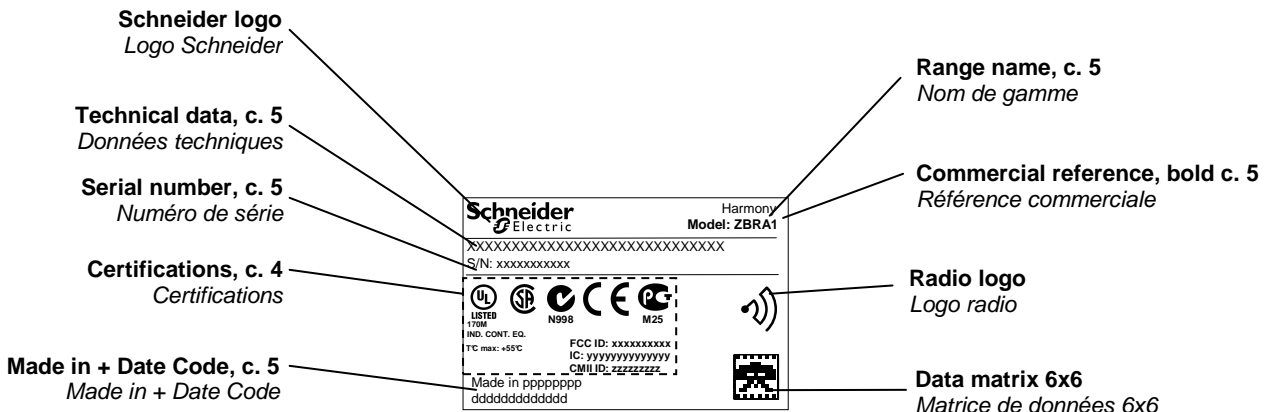

Font/Police: Helvetica

Scale/Echelle: 1

	SOLO ANTENNA – MARKING PRODUCT LABEL ANTENNE SOLO – MARQUAGE ETIQUETTE PRODUIT		
	Number: <h1 style="text-align: center;">S1A8367702</h1>	Revision: <h1 style="text-align: center;">00</h1>	Sheet: <h1 style="text-align: center;">1/1</h1>
The information is highly confidential and is the exclusive property of Schneider Electric copyright reserved. This document must not be used for any purpose other than that expressly permitted in writing by the owners and must not be disclosed or reproduced in any way without permission from the owners in writing. This document must be returned to the owners when the purpose has ceased.		State:	