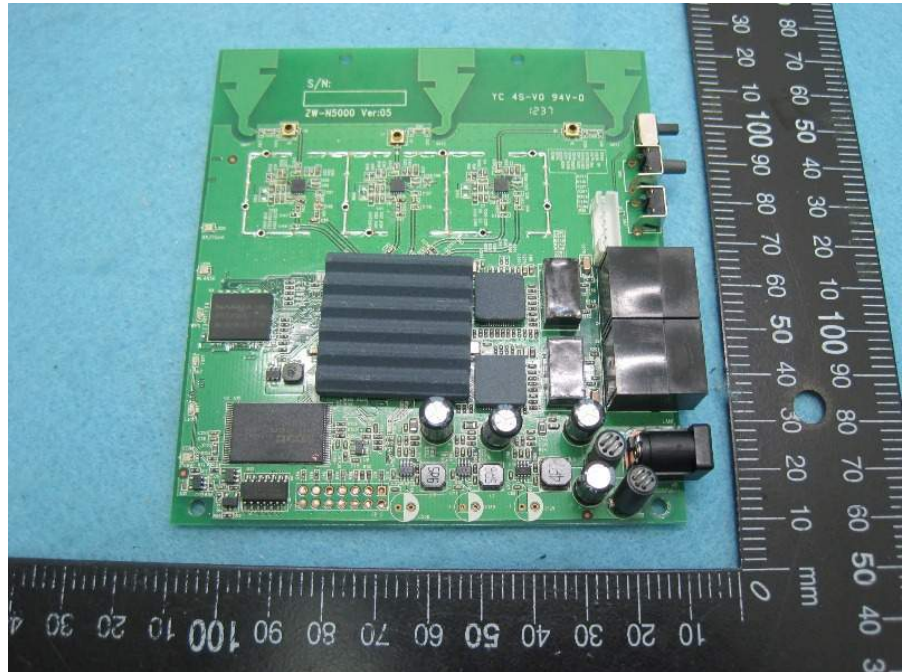

Photographs of EUT

Power Adapter
Model No. WA-12M12FU