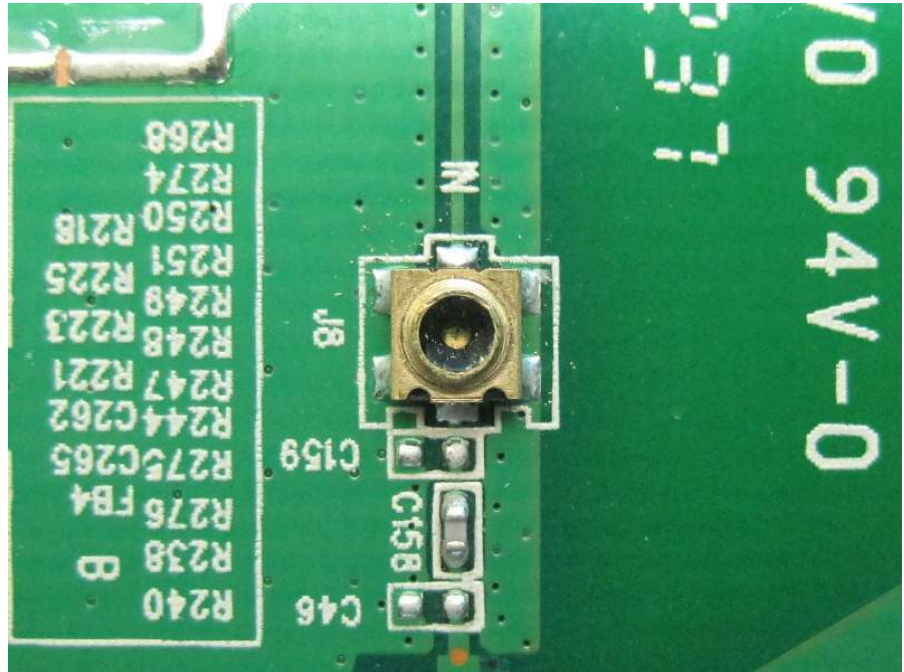

Photographs of EUT

Power Adapter
Model No. WA-12M12FU