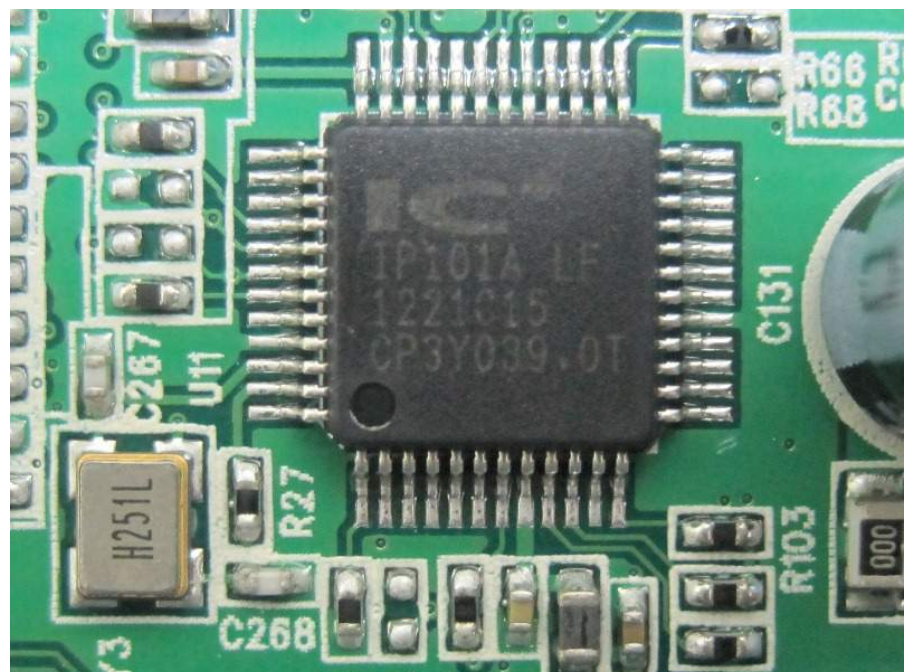

Photographs of EUT

Power Adapter
Model No. WA-12M12FU