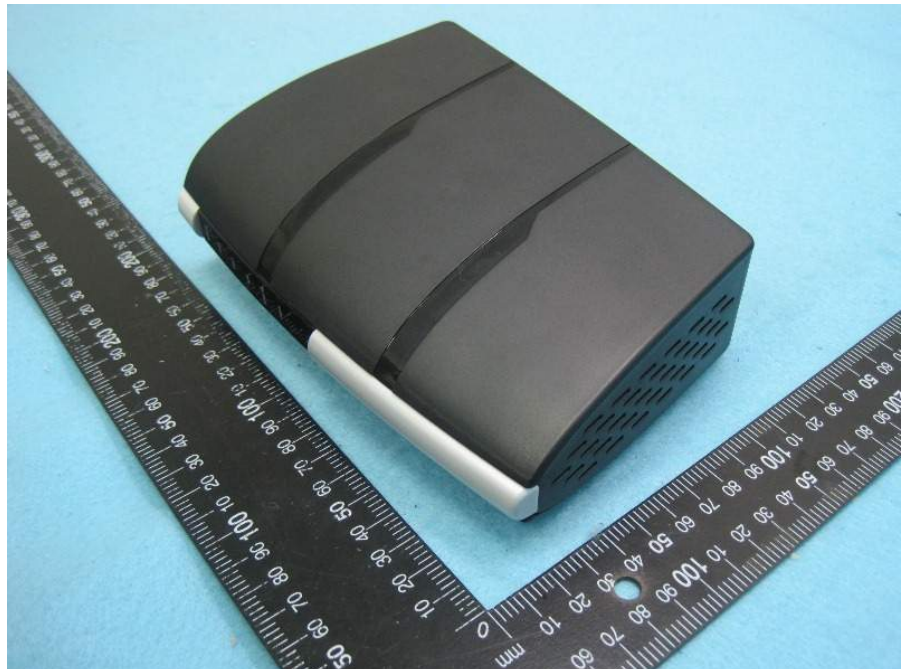

Photographs of EUT

Power Adapter
Model No. WA-12M12FU