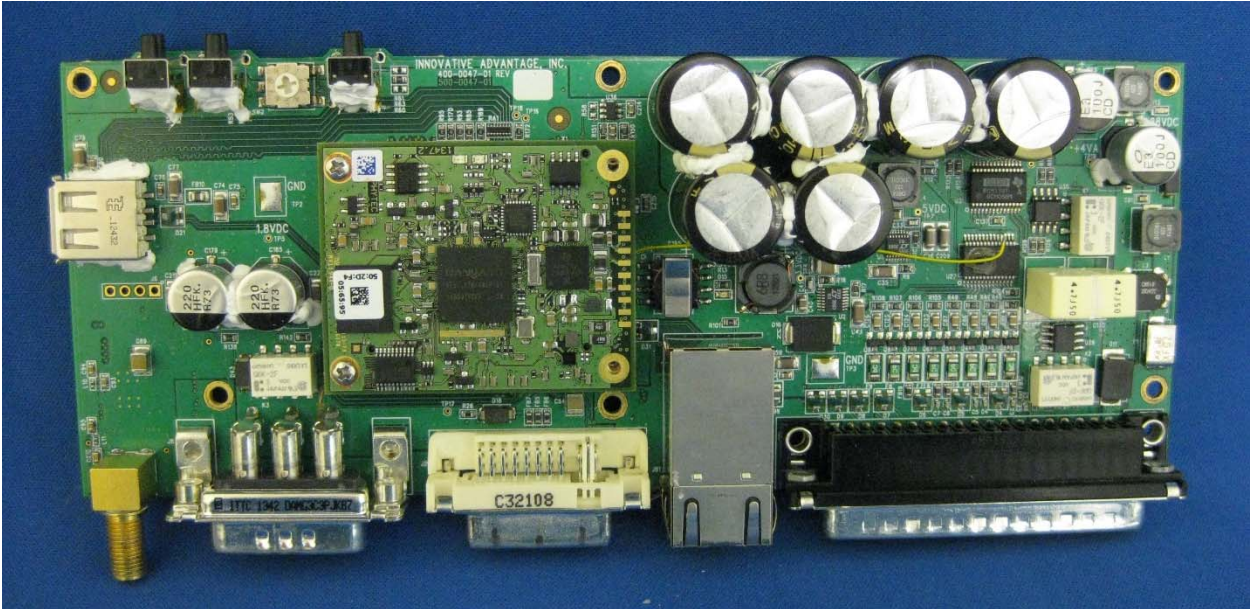

INTERNAL PHOTOS	
Company Name	Gogo Business Aviation, LLC
Model #	P24486
FCC ID #	Y7A-P24486
IC #	10226A-P24486

INTERNAL PHOTOS

Company Name	Gogo Business Aviation, LLC
Model #	P24486
FCC ID #	Y7A-P24486
IC #	10226A-P24486

INTERNAL PHOTOS	
Company Name	Gogo Business Aviation, LLC
Model #	P24486
FCC ID #	Y7A-P24486
IC #	10226A-P24486

<u>INTERNAL PHOTOS</u>	
Company Name	Gogo Business Aviation, LLC
Model #	P24486
FCC ID #	Y7A-P24486
IC #	10226A-P24486