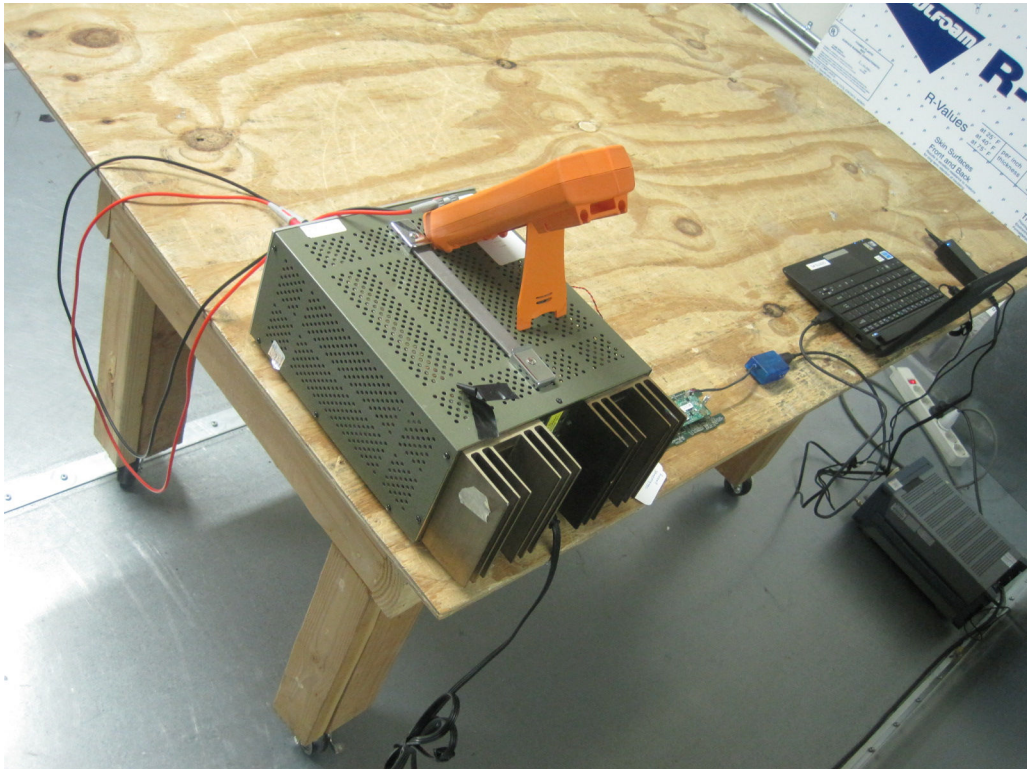

TEST SETUP PICTURES

Manufacture: Aircell Business Aviation Services LLC

Product: 2.4 GHz Wireless 802.11b/g/n + BT V2.1 + EDR Device

Model: SOMDM3730-10-1782IFXR

Conducted Emission Front View

Conducted Emission Back View

Radiated Emission Below 1 GHz Front View

Radiated Emission Below 1 GHz Back View

Radiated Emission Above 1 GHz Front View

Radiated Emission Above 1 GHz Back View