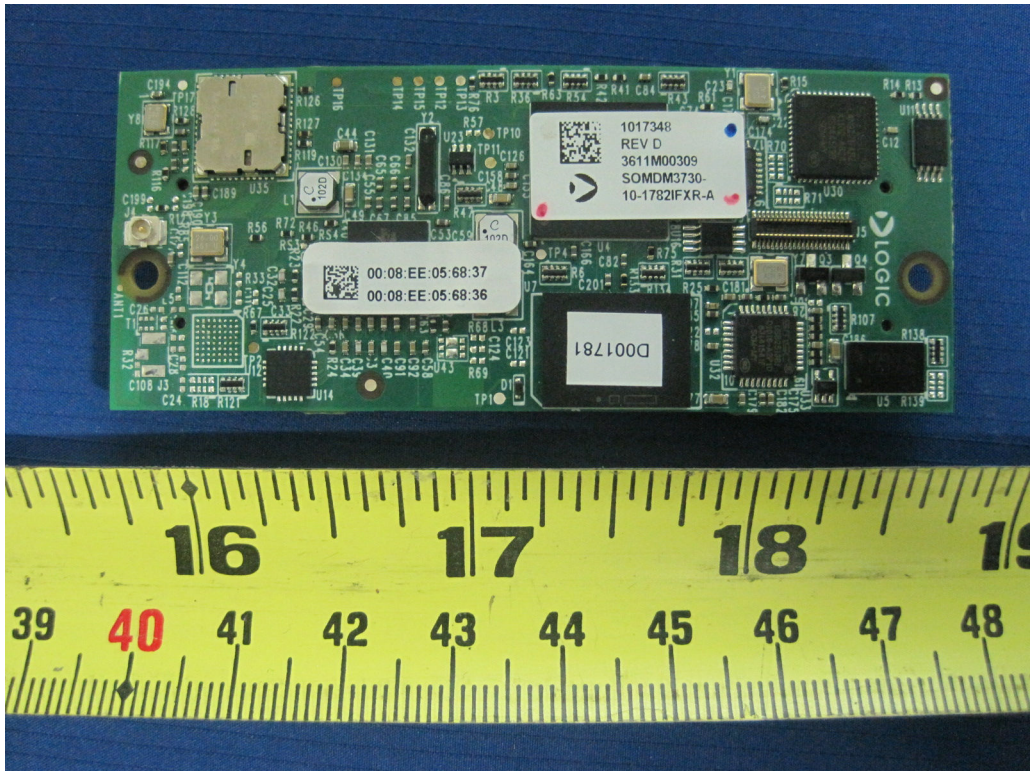

# EUT INTERNAL PICTURES

**Manufacture: Aircell Business Aviation Services LLC**

**Product: 2.4 GHz Wireless 802.11b/g/n + BT V2.1 + EDR Device**

**Model: SOMDM3730-10-1782IFXR**

EUT Top View

EUT Back View