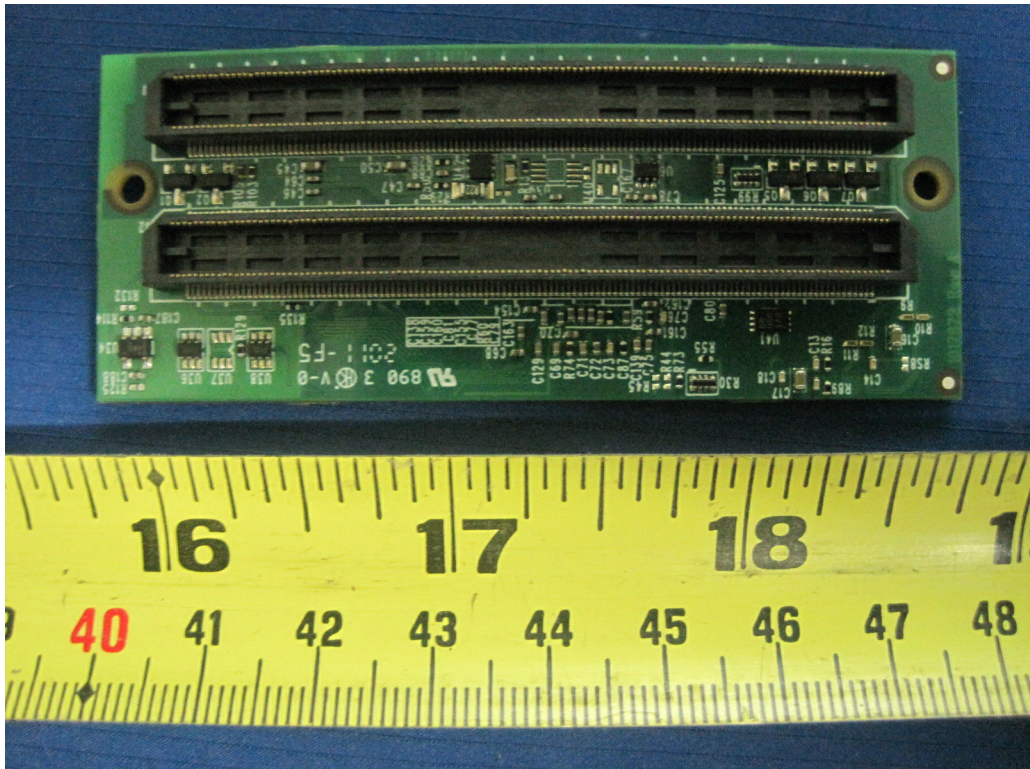

# EUT INTERNAL PICTURES

**Manufacture: Aircell Business Aviation Services LLC**

**Product: 2.4 GHz Wireless 802.11b/g/n + BT V2.1 + EDR Device**

**Model: SOMDM3730-10-1782IFXR**

EUT Top View

EUT Back View