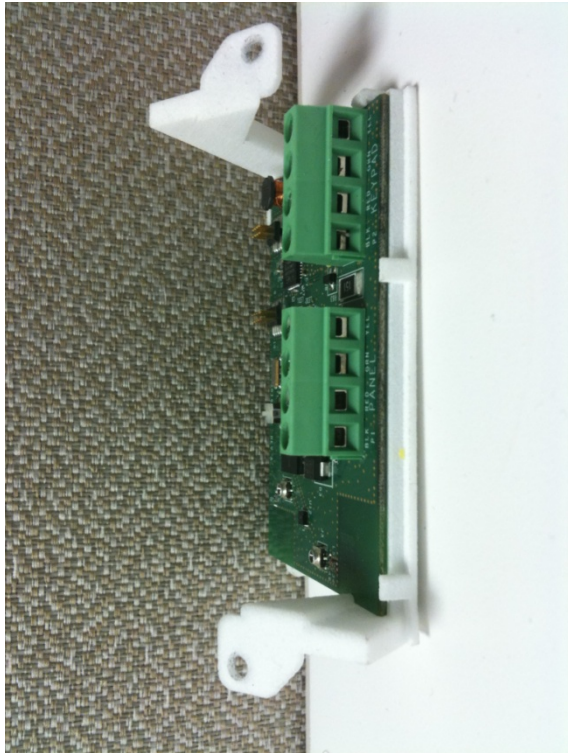

260-00016-04 Zigbee Panel Interface Module Front

260-00016-04 Zigbee Panel Interface Module Rear

260-00016-04 Zigbee Panel Interface Module in plastic holder

260-00016-04 Zigbee Panel Interface Module in plastic holder 2nd view

260-00016-04 Zigbee Panel Interface Module in holder mounted in box

260-00016-04 Zigbee Panel Interface Module with alarm panel wiring