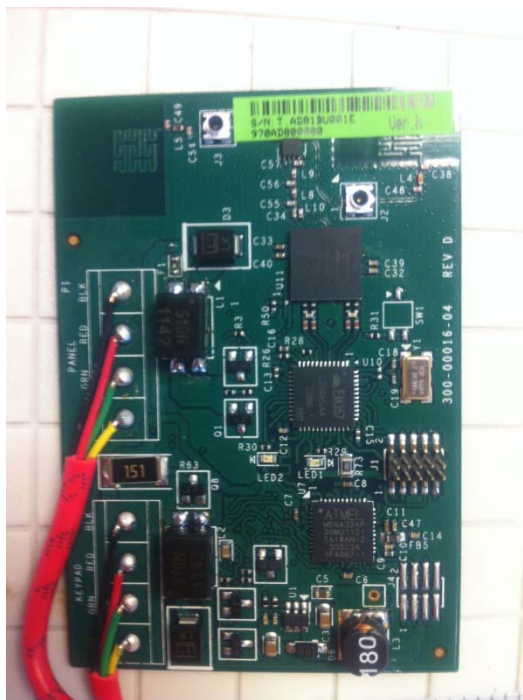

**4000001604 v2 Zigbee Panel Interface Module in Plastic Housing Front**

**4000001604 v2 Zigbee Panel Interface Module in Plastic Housing Rear**

### 400001604 v2 Zigbee Panel Interface Module in Plastic Housing Cover Open

### 400001604 v2 Zigbee Panel Interface Module PCBA Front

400001604 v2 Zigbee Panel Interface Module PCBA Rear