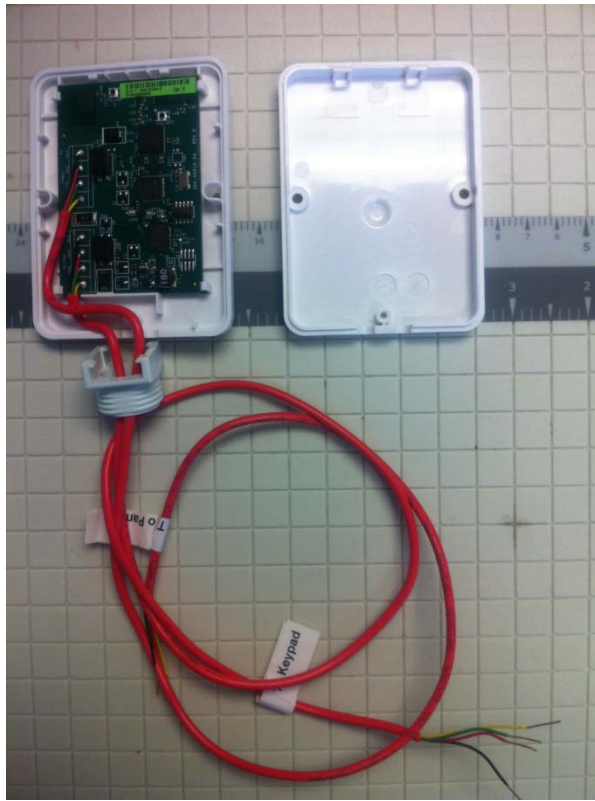

**4000001604 v2 Zigbee Panel Interface Module in Plastic Housing Front**

**4000001604 v2 Zigbee Panel Interface Module in Plastic Housing Rear**

### 400001604 v2 Zigbee Panel Interface Module in Plastic Housing Cover Open