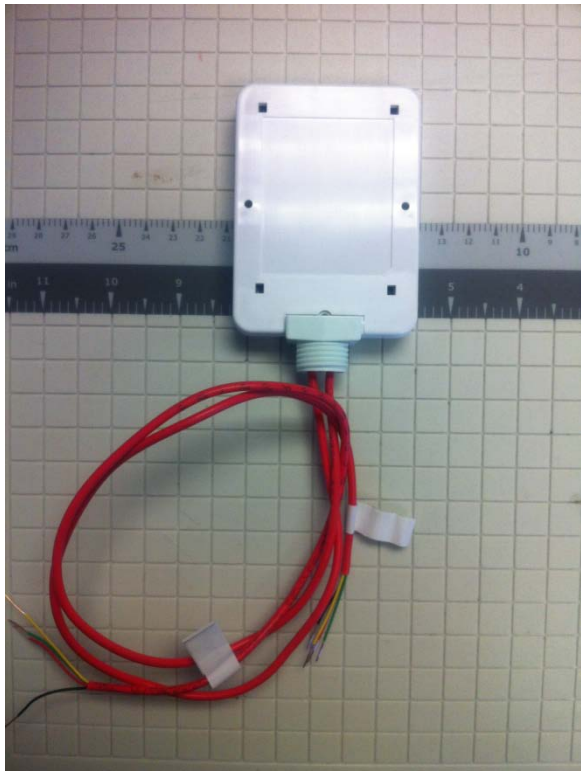

**4000001604 v2 Zigbee Panel Interface Module in Plastic Housing Front**

**4000001604 v2 Zigbee Panel Interface Module in Plastic Housing Rear**

### 400001604 v2 Zigbee Panel Interface Module in Plastic Housing Cover Open