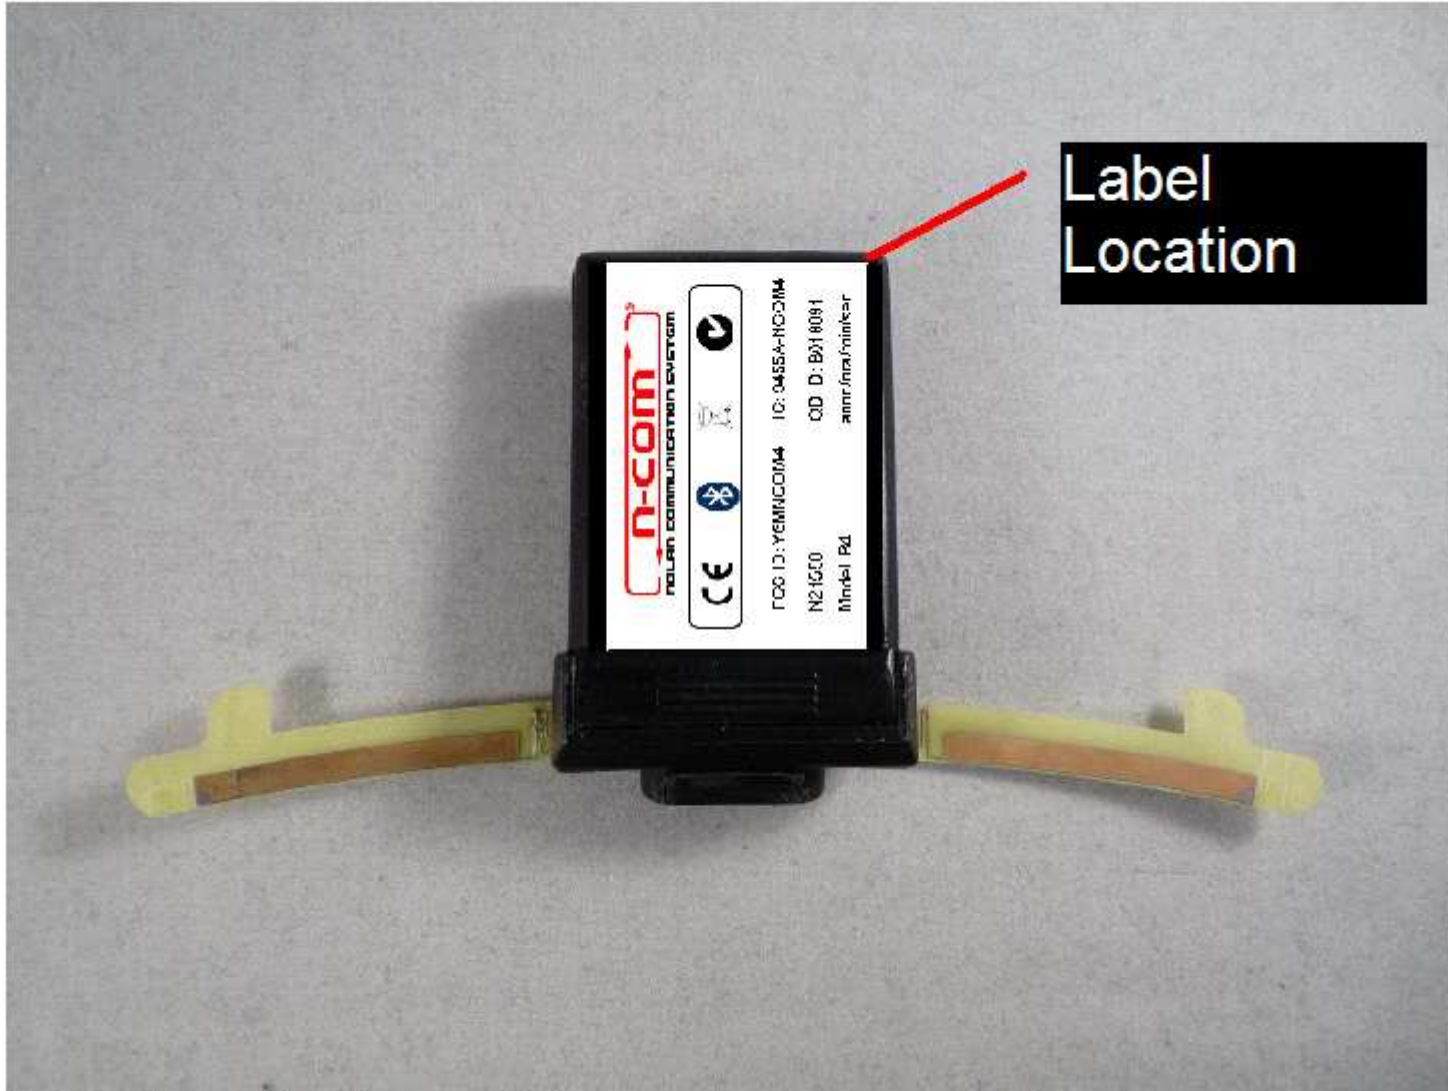

FCC ID: Y6MNCOM4

IC: 9455A-NCOM4

N21550

QD ID: B018091

Model: B4

anno/ora/min/sec

Label
Location

N-COM B4 (bottom side)