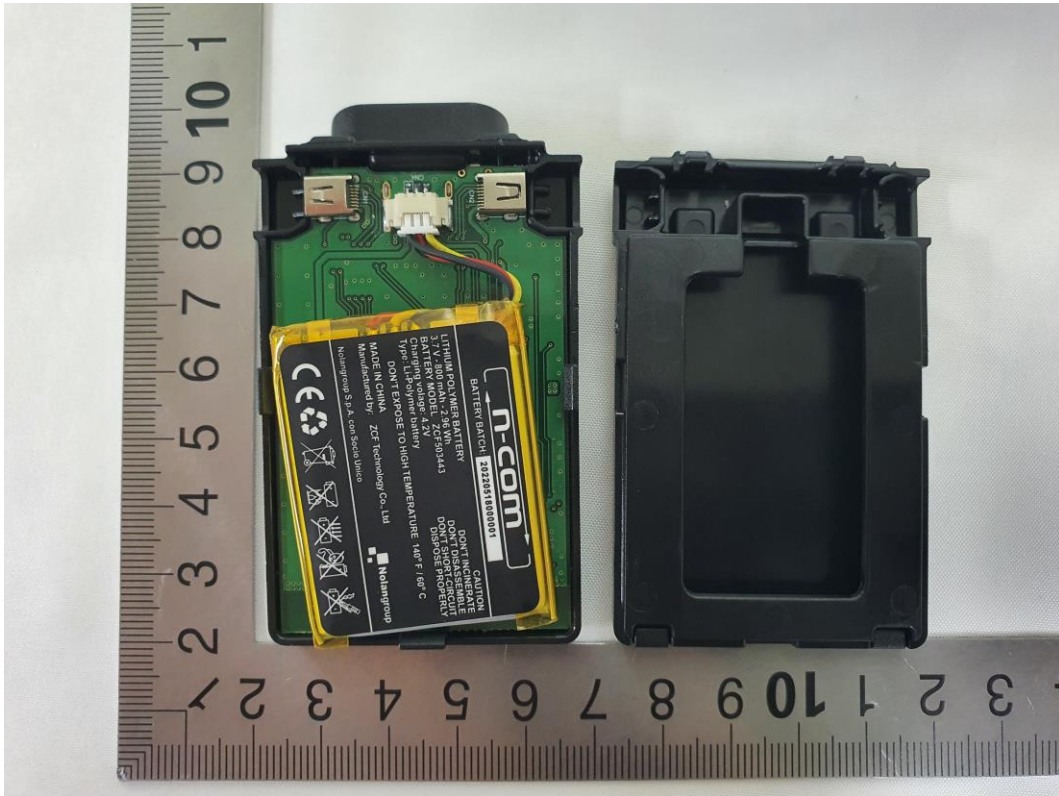

Internal

Battery

BT Antenna