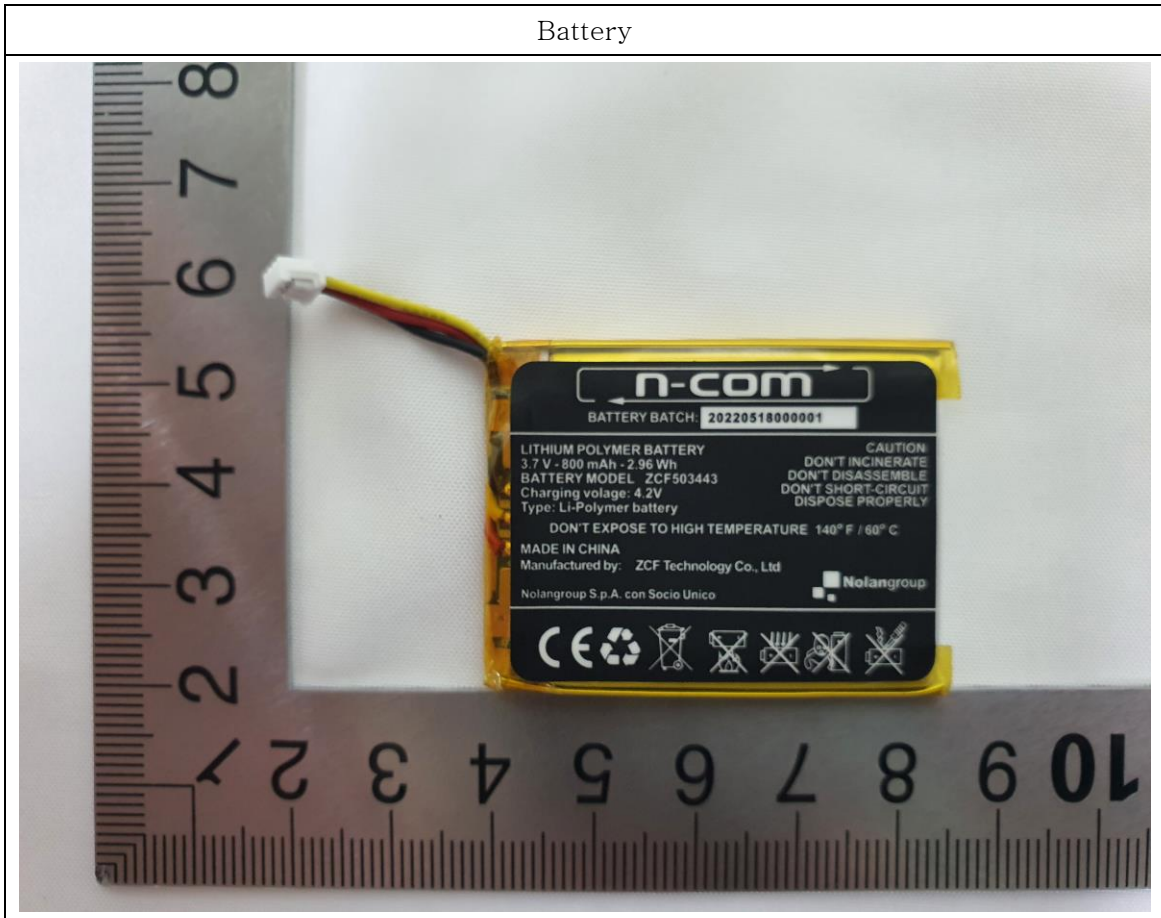

Internal

Battery

BT Antenna