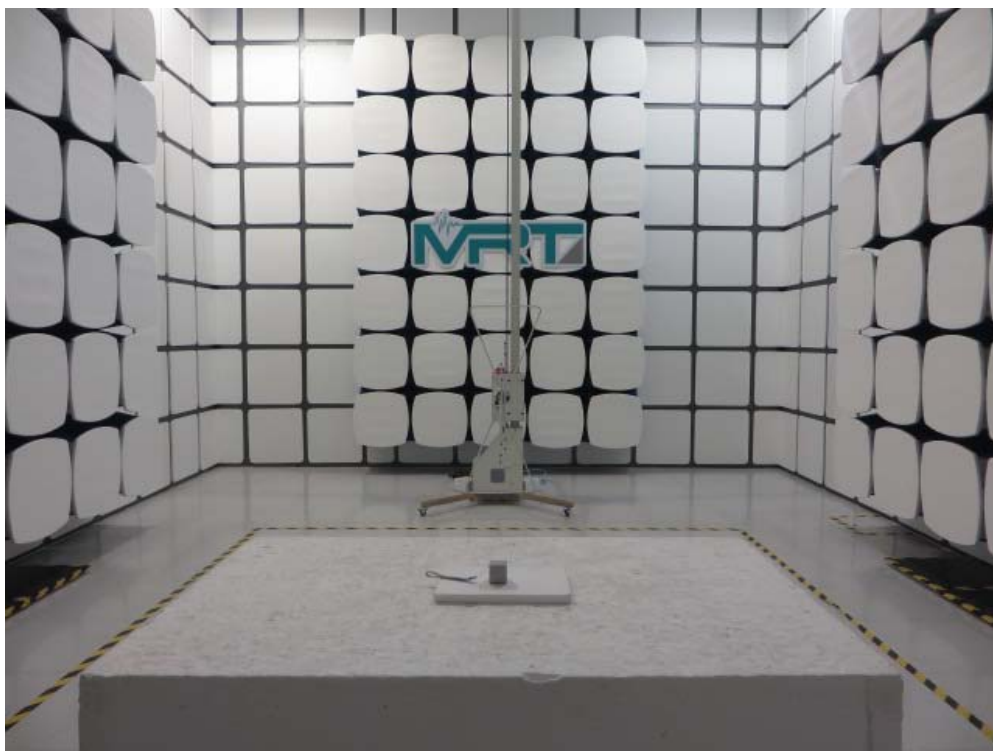

Test Setup Photo

Description: Front View of the Conducted Emission Test Setup for 0.15kHz ~ 30MHz

Description: Back View of the Conducted Emission Test Setup for 0.15kHz ~ 30MHz

Description: Radiated Emission Test Setup for 9kHz ~ 30MHz

Description: Radiated Emission Test Setup for 30MHz ~ 1GHz

Description: Radiated Emission Test Setup for 1GHz ~ 18GHz

Description: Radiated Emission Test Setup for 18GHz ~ 25GHz