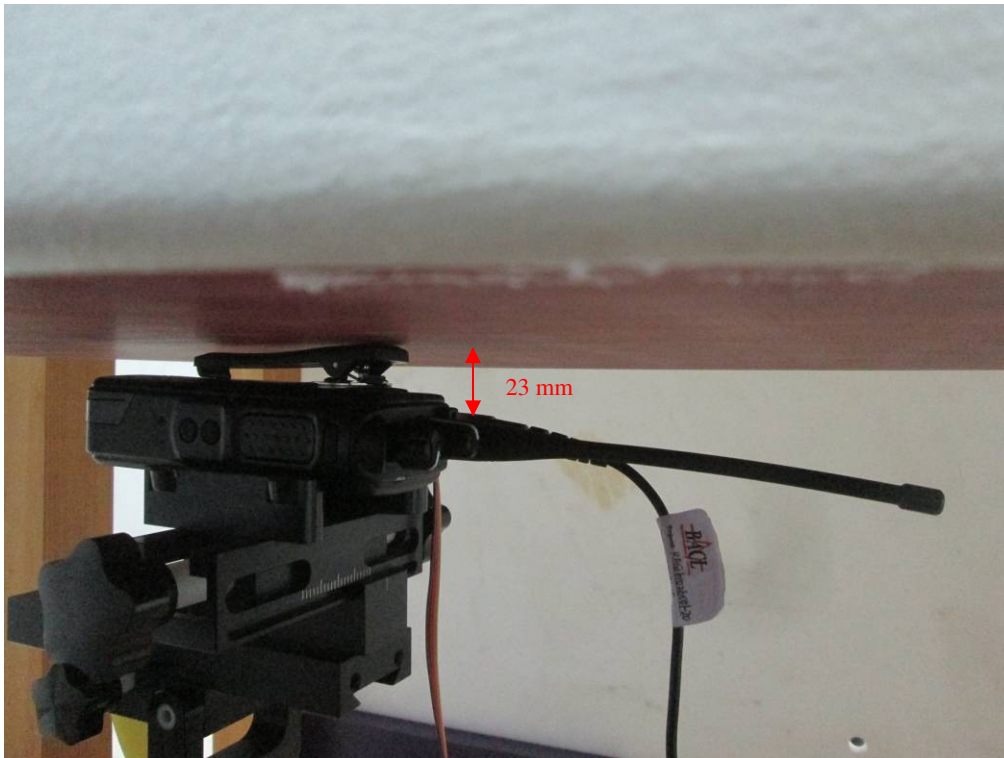

## APPENDIX C EUT TEST POSITION PHOTOS

Liquid depth  $\geq 15\text{cm}$

Face up (2.5cm) (DR-7500-2, without screen& keyboard)

**Body-Back with Belt Clip (0.0cm) (DR-7500-2, without screen& keyboard)**

**Face up (2.5cm) (DR-7800-2, with screen & keyboard)**

**Body-Back with Belt Clip (0.0cm) (DR-7800-2, with screen & keyboard)**