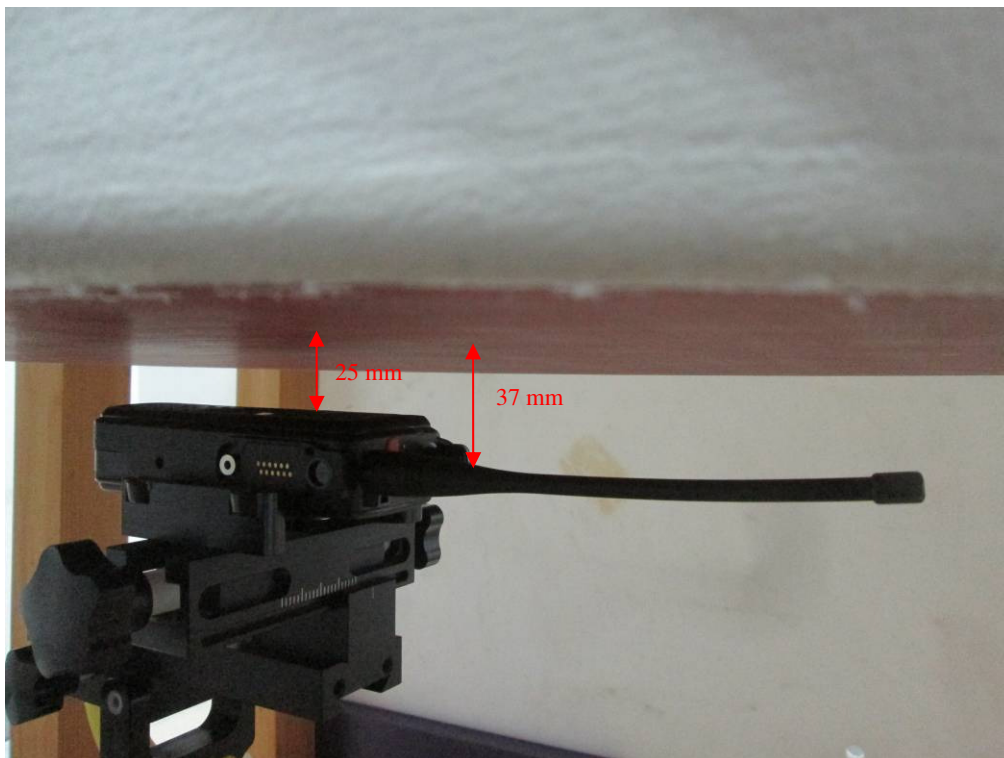

## APPENDIX C EUT TEST POSITION PHOTOS

Liquid depth  $\geq 15\text{cm}$

Face up (2.5cm) (DR-7500-2, without screen& keyboard)

**Body-Back with Belt Clip (0.0cm) (DR-7500-2, without screen& keyboard)**

**Face up (2.5cm) (DR-7800-2, with screen & keyboard)**

**Body-Back with Belt Clip (0.0cm) (DR-7800-2, with screen & keyboard)**