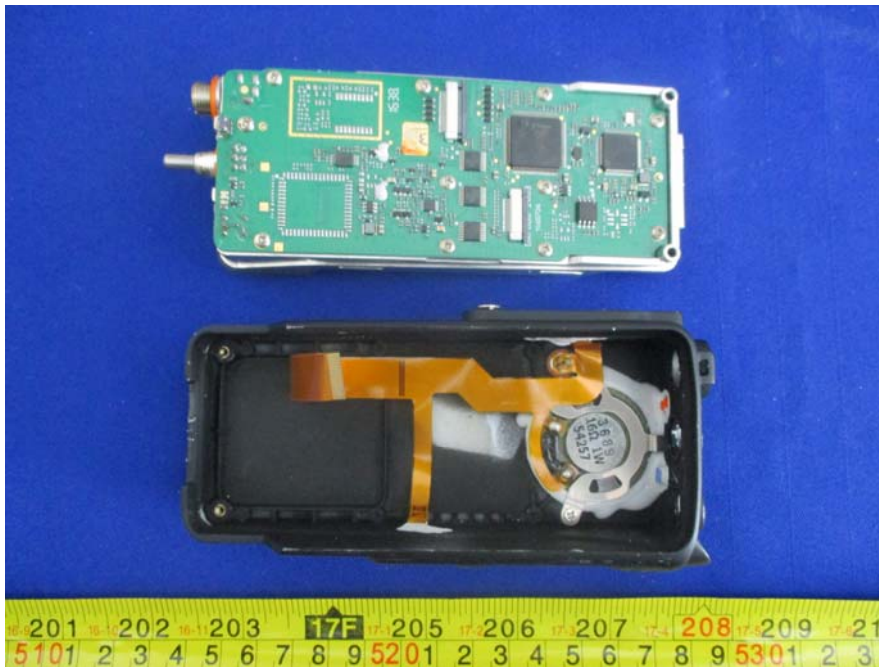

EXHIBIT C - EUT INTERNAL PHOTOGRAPHS

EUT – Uncover View

EUT – Battery Top View

EUT – Battery Bottom View

Model: DR7800-2

EUT – Uncover View

EUT – Uncover View

EUT – Uncover View

EUT – Subboard Top View

EUT – Subboard Bottom View

EUT – Mainboard Top View

EUT – Mainboard Bottom View

EUT – Chip View

Model: DR7500-2

EUT – Uncover View

EUT – Uncover View

EUT – Mainboard Top View

EUT – Mainboard Bottom View

EUT – Chip View