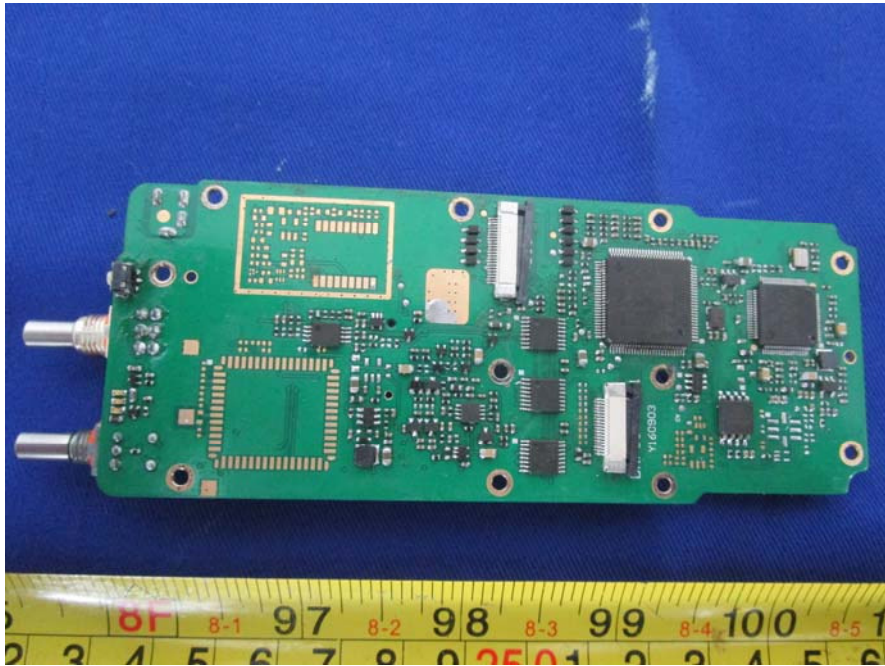

EUT – Sub Board Top View

EUT – Subboard Bottom View

EUT – Uncover View

EUT – Mainboard Top View

EUT – Main Board Bottom View

Model: DR7500-1

EUT – Uncover View

EUT –Uncover View

EUT – Uncover View

EUT – Uncover View

EUT – Main Board Top View

EUT – Main Board Bottom View

EUT – Battery Top View

EUT – Battery Bottom View

EUT – Battery Label View