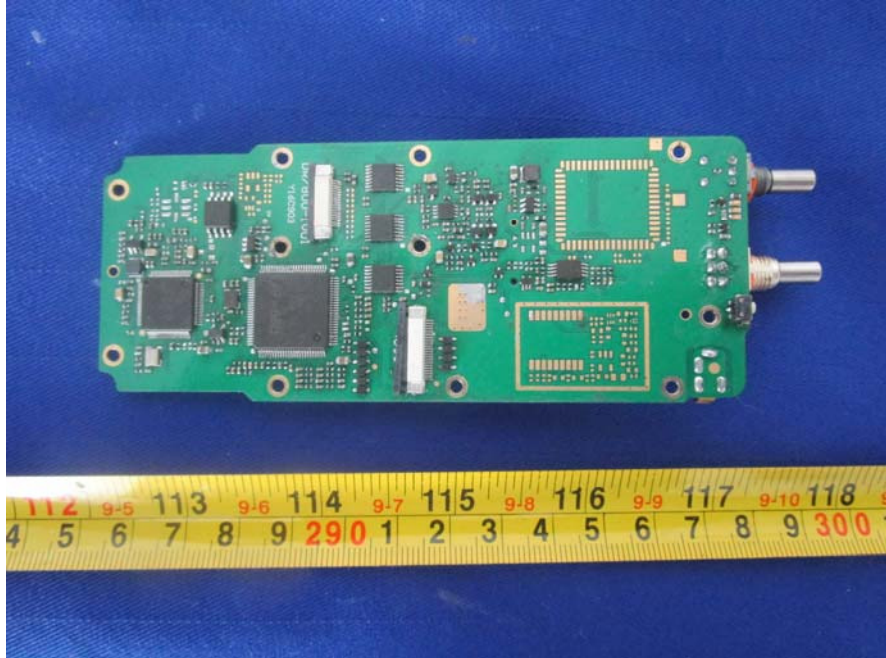

EXHIBIT C - EUT INTERNAL PHOTOGRAPHS

Model: DR7800-1

EUT – Uncover View

EUT – Battery Top View

EUT – Battery Bottom View

EUT – Battery Label View

EUT – Uncover View

EUT – Uncover View

EUT – Sub Board Top View

EUT – Subboard Bottom View

EUT – Uncover View

EUT – Mainboard Top View

EUT – Main Board Bottom View

Model: DR7500-1

EUT – Uncover View

EUT –Uncover View

EUT – Uncover View

EUT – Uncover View

EUT – Main Board Top View

EUT – Main Board Bottom View

EUT – Battery Top View

EUT – Battery Bottom View

EUT – Battery Label View