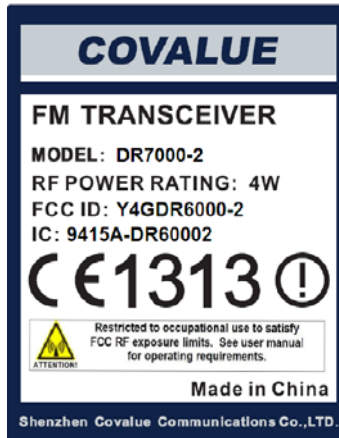

EXHIBIT A - FCC ID LABELING AND LOCATION

FCC ID Label

FCC ID Label Location

The label shown shall be permanently affixed at a conspicuous location on the device and be readily visible to the user at the time purchase (Labeling requirements per 2.925)