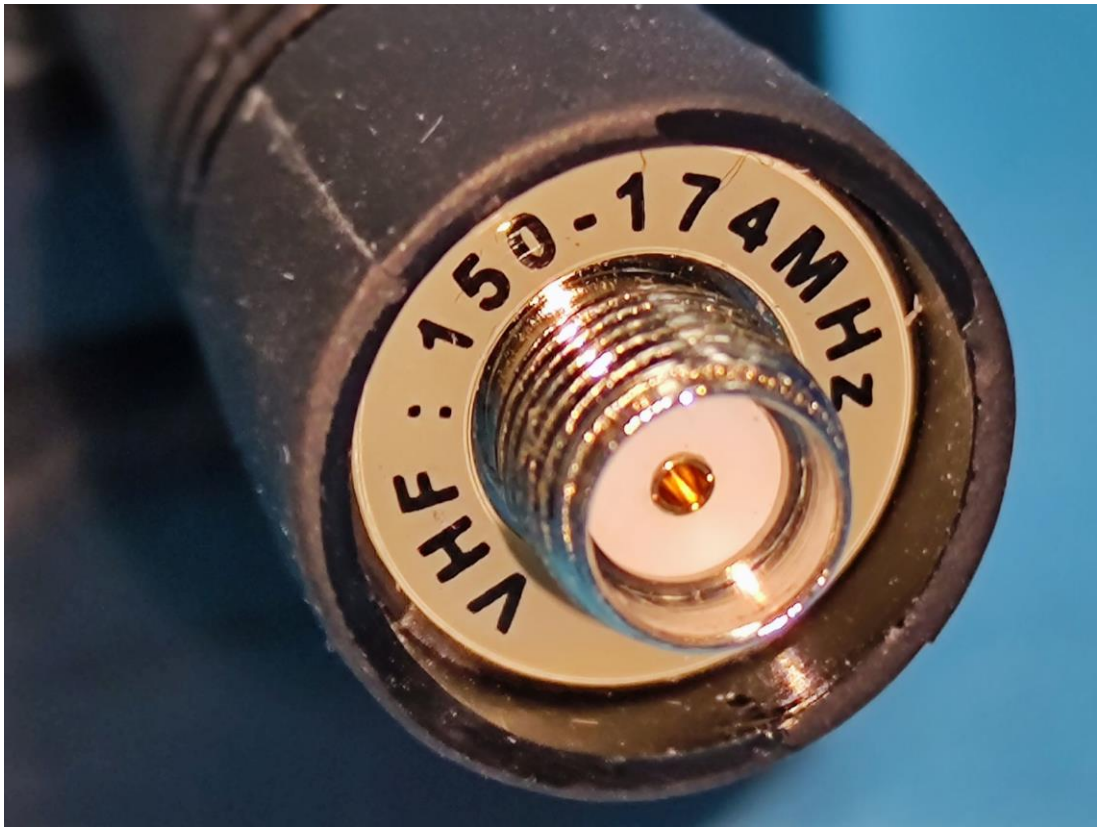

EXHIBIT B - EUT EXTERNAL PHOTOGRAPHS

VHF Antenna 1

VHF Antenna 2

Belt Clip

Charger

Adapter