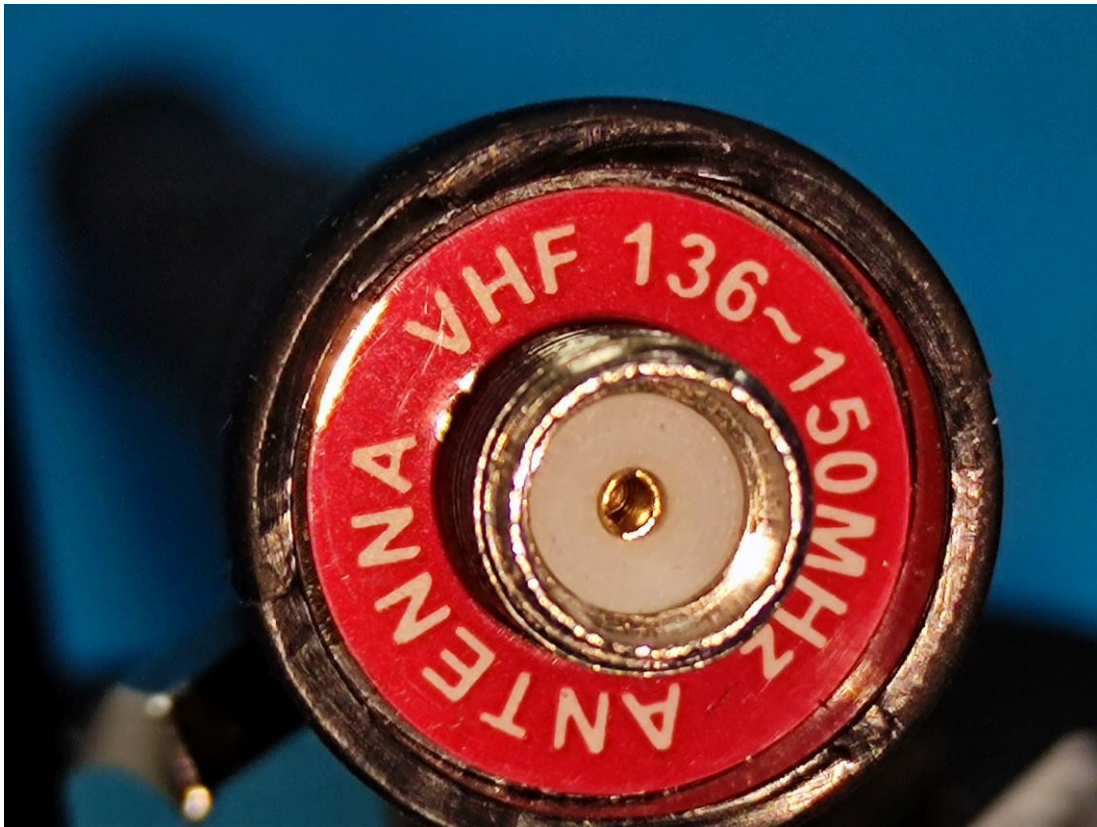

EXHIBIT B - EUT EXTERNAL PHOTOGRAPHS

VHF Antenna 1

VHF Antenna 2

Belt Clip

Charger

Adapter