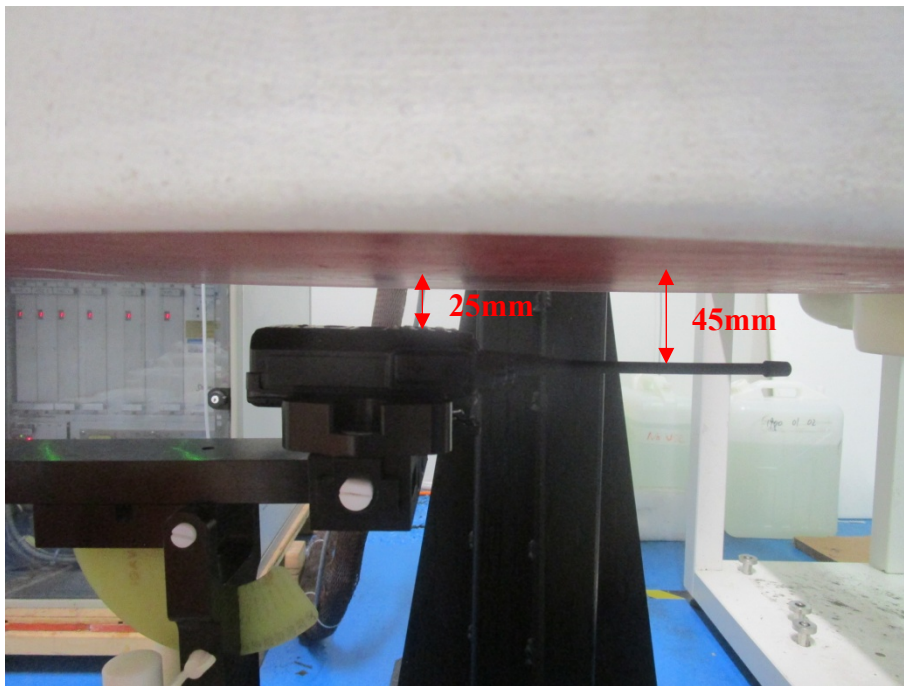

APPENDIX B EUT TEST POSITION PHOTOS

Liquid depth $\geq 15\text{cm}$

The three test models(DR5810-2, DR5610-2, DR5510-2) have similar outline.

Face Up Setup Photo(25mm)

Body Back Setup Photo(0mm)