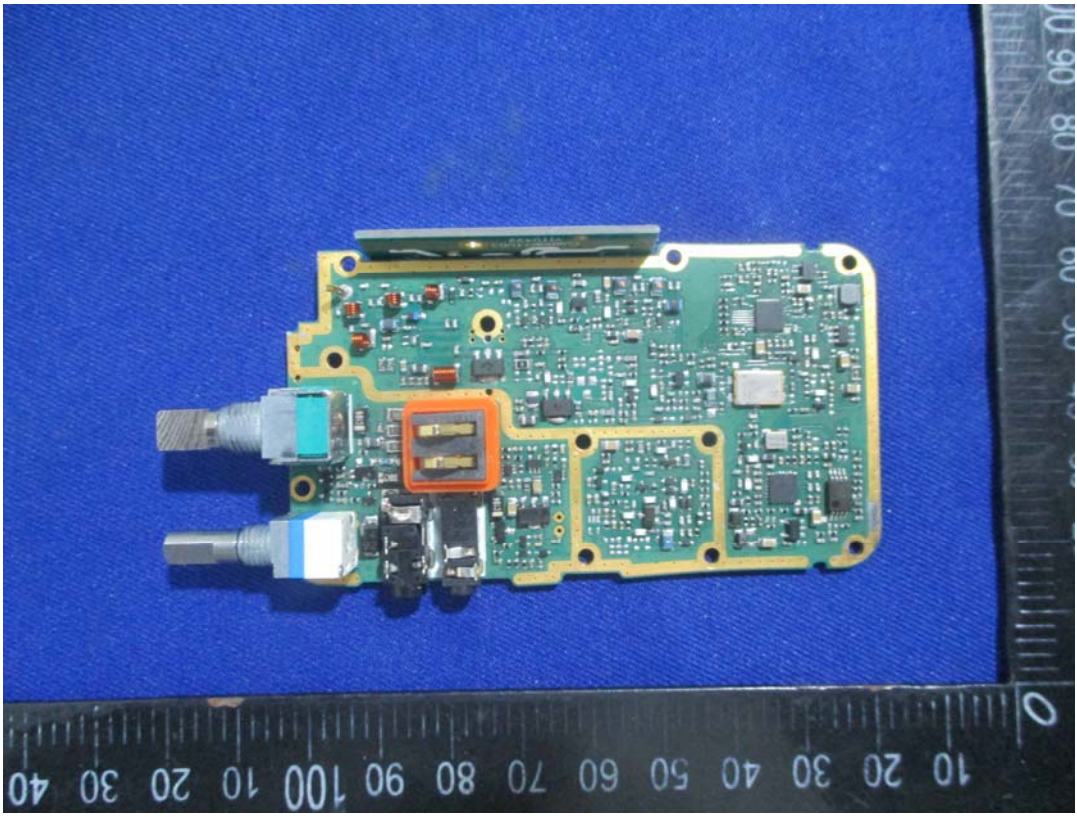

EXHIBIT B - EUT EXTERNAL PHOTOGRAPHS

DR5810-2

DR5610-2

DR5510-2

Battery

Battery Label

COV/LUE

NAME: Li-ion battery  
MODEL: CB-01A RECYCLED

OUTPUT: 7.4V 1750mAh/12.95Wh

- DO NOT DISASSEMBLE
- DO NOT DISPOSE OF IN FIRE
- DO NOT CHANGE OR CHARGE
- DO NOT SHORT-CIRCUIT THE TERMINALS

BATTERY IN HAZARDOUS LOCATION