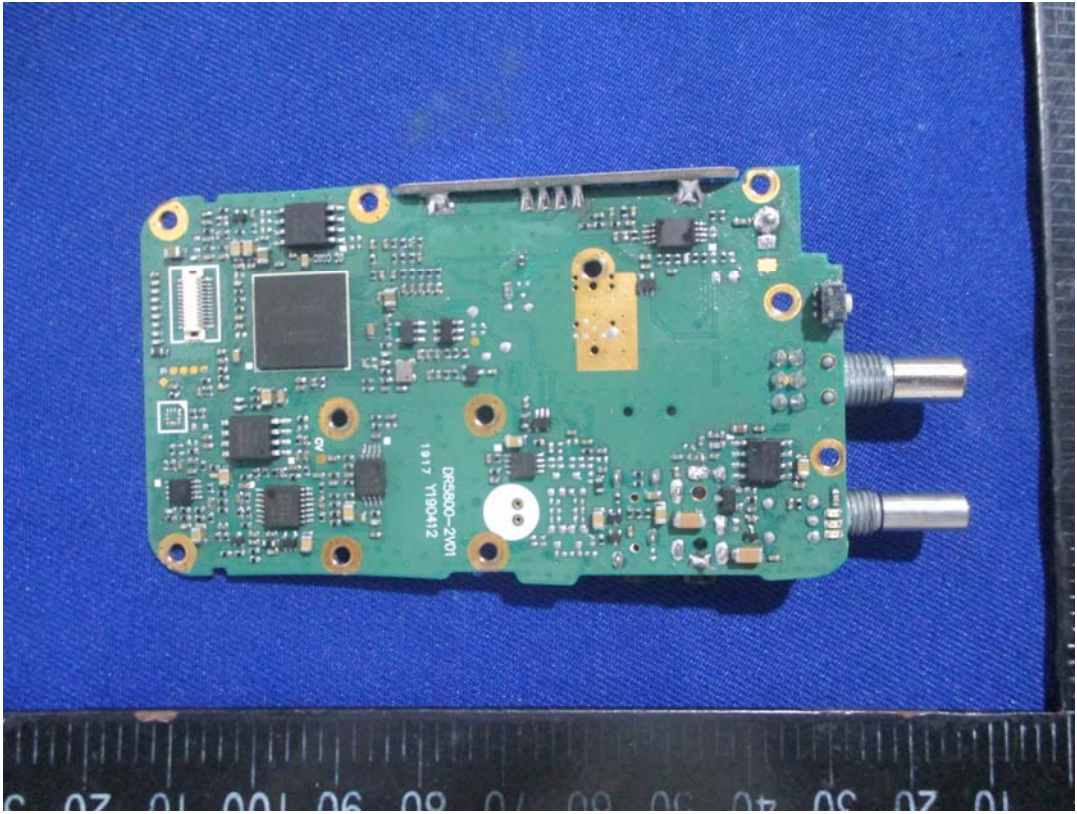

EXHIBIT B - EUT EXTERNAL PHOTOGRAPHS

DR5810-2

DR5610-2

DR5510-2

Battery

Battery Label

COV/LUE

NAME: Li-ion battery  
MODEL: CB-01A RECYCLED

OUTPUT: 7.4V 1750mAh/12.95Wh

- DO NOT DISASSEMBLE
- DO NOT DISPOSE OF IN FIRE
- DO NOT CHANGE OR CHARGE
- DO NOT SHORT-CIRCUIT THE TERMINALS

BATTERY IN HAZARDOUS LOCATION