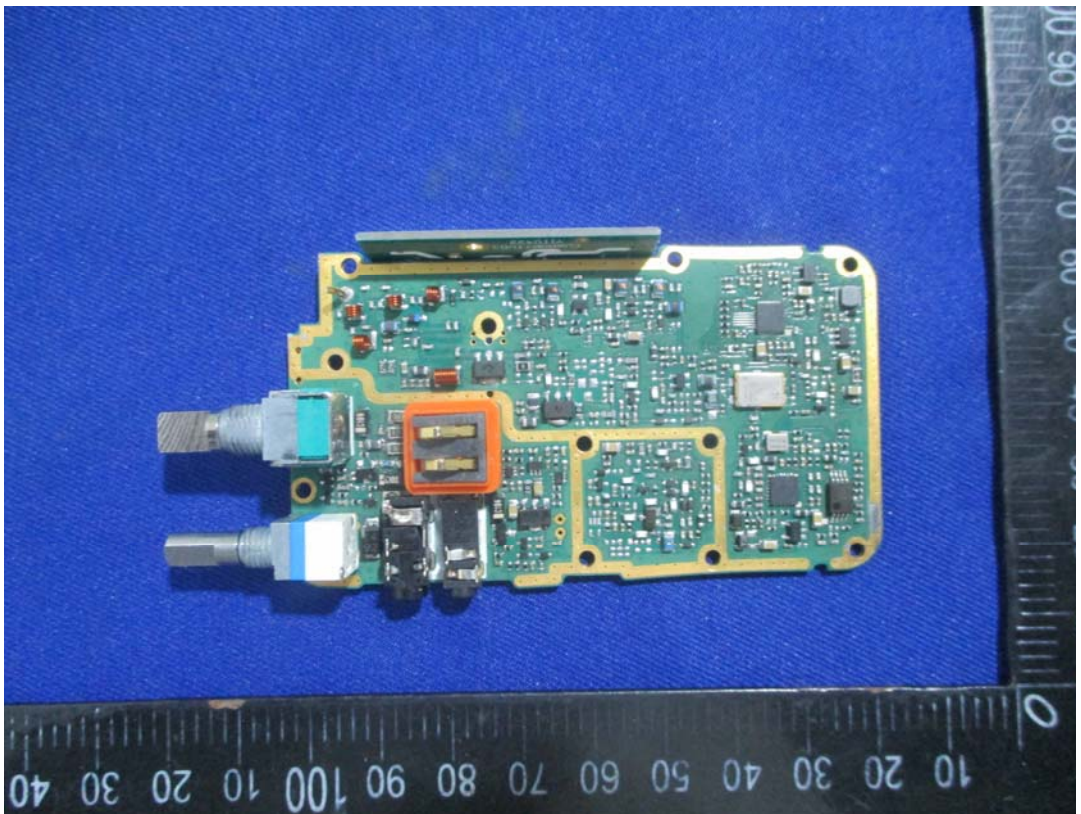

EXHIBIT B - EUT EXTERNAL PHOTOGRAPHS

DR5810-2

DR5610-2

DR5510-2

Battery

Battery Label

COV/LUE

NAME: Li-ion battery  
MODEL: CB-01A RECYCLED

OUTPUT: 7.4V 1750mAh/12.95Wh

- DO NOT DISASSEMBLE
- DO NOT DISPOSE OF IN FIRE
- DO NOT CHANGE OR CHARGE
- DO NOT SHORT-CIRCUIT THE TERMINALS

BATTERY IN HAZARDOUS LOCATION