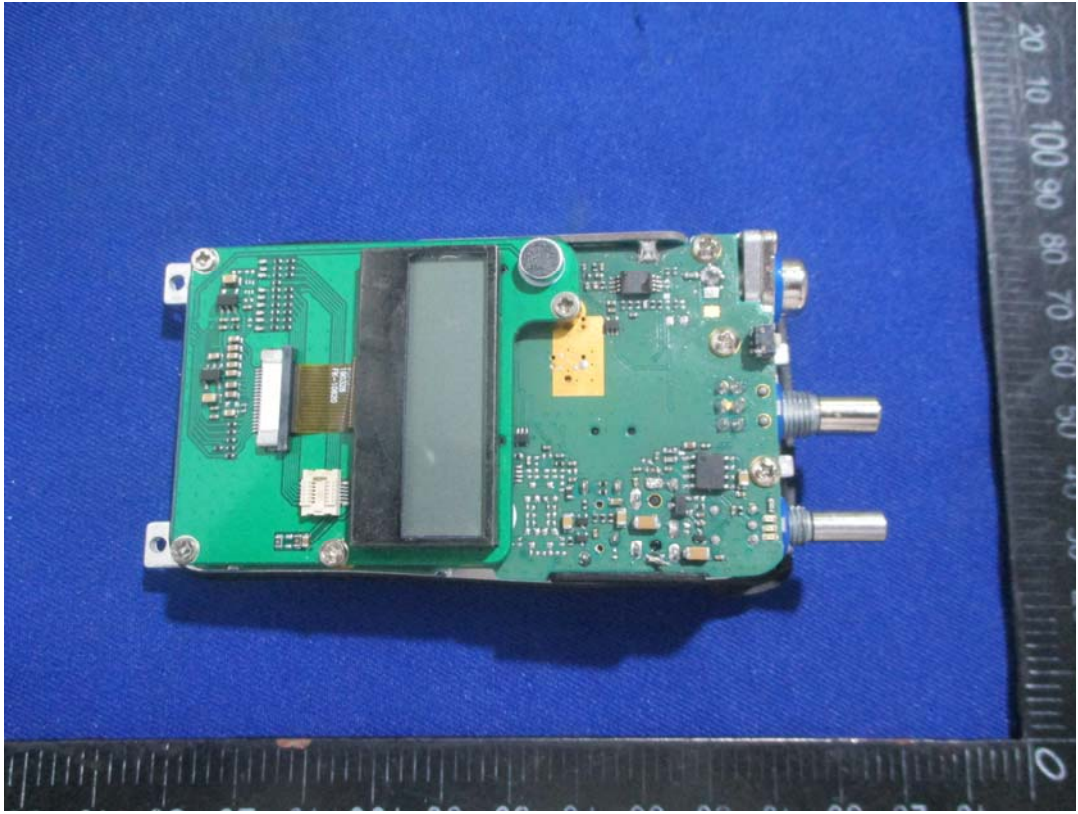

EXHIBIT B - EUT EXTERNAL PHOTOGRAPHS

DR5810-2

DR5610-2

DR5510-2

Battery

Battery Label

COV/LUE

NAME: Li-ion battery  
MODEL: CB-01A RECYCLED

OUTPUT: 7.4V 1750mAh/12.95Wh

- DO NOT DISASSEMBLE
- DO NOT DISPOSE OF IN FIRE
- DO NOT CHANGE OR CHARGE
- DO NOT SHORT-CIRCUIT THE TERMINALS

BATTERY IN HAZARDOUS LOCATION