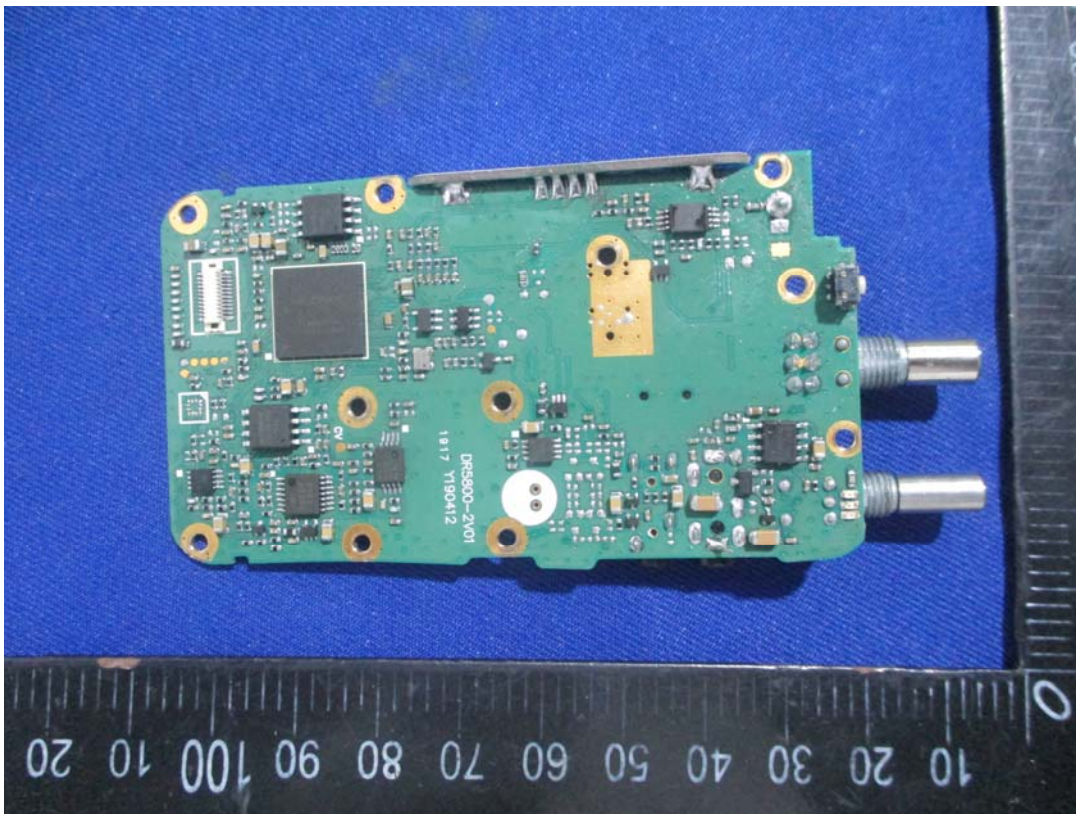

EXHIBIT B - EUT EXTERNAL PHOTOGRAPHS

DR5810-2

DR5610-2

DR5510-2

Battery

Battery Label

COV/LUE

NAME: Li-ion battery  
MODEL: CB-01A RECYCLED

OUTPUT: 7.4V 1750mAh/12.95Wh

- DO NOT DISASSEMBLE
- DO NOT DISPOSE OF IN FIRE
- DO NOT CHANGE OR CHARGE
- DO NOT SHORT-CIRCUIT THE TERMINALS

BATTERY IN HAZARDOUS LOCATION