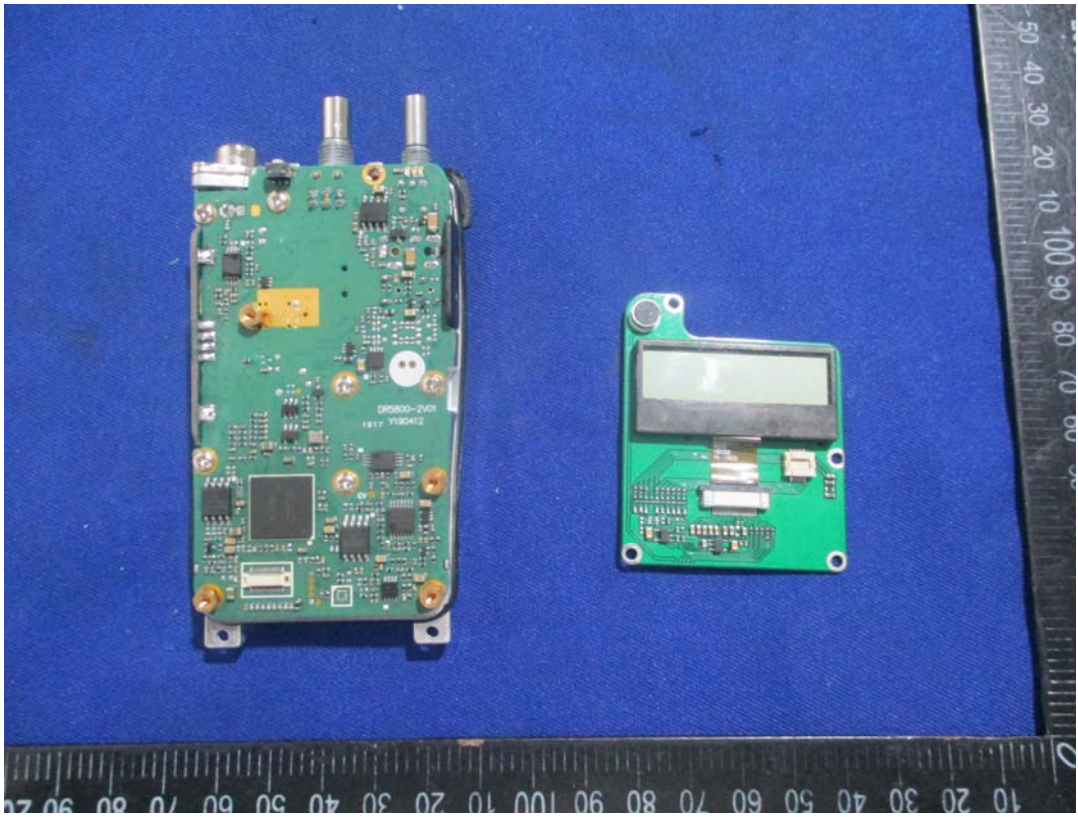

EXHIBIT B - EUT EXTERNAL PHOTOGRAPHS

DR5810-2

DR5610-2

DR5510-2

Battery

Battery Label

COV/LUE

NAME: Li-ion battery  
MODEL: CB-01A RECYCLED

OUTPUT: 7.4V 1750mAh/12.95Wh

- DO NOT DISASSEMBLE
- DO NOT DISPOSE OF IN FIRE
- DO NOT CHANGE OR CHARGE
- DO NOT SHORT-CIRCUIT THE TERMINALS

BATTERY IN HAZARDOUS LOCATION