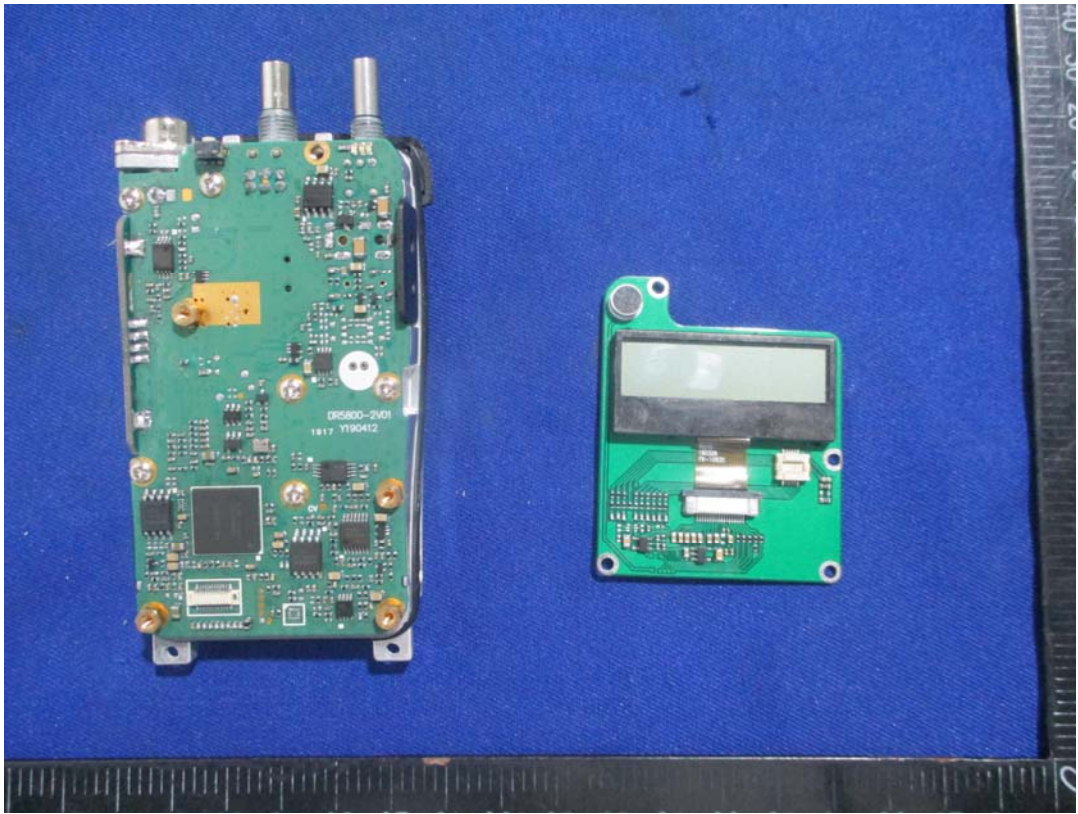

EXHIBIT B - EUT EXTERNAL PHOTOGRAPHS

DR5810-2

DR5610-2

DR5510-2

Battery

Battery Label

COV/LUE

NAME: Li-ion battery  
MODEL: CB-01A RECYCLED

OUTPUT: 7.4V 1750mAh/12.95Wh

- DO NOT DISASSEMBLE
- DO NOT DISPOSE OF IN FIRE
- DO NOT CHANGE OR CHARGE
- DO NOT SHORT-CIRCUIT THE TERMINALS

BATTERY IN HAZARDOUS LOCATION