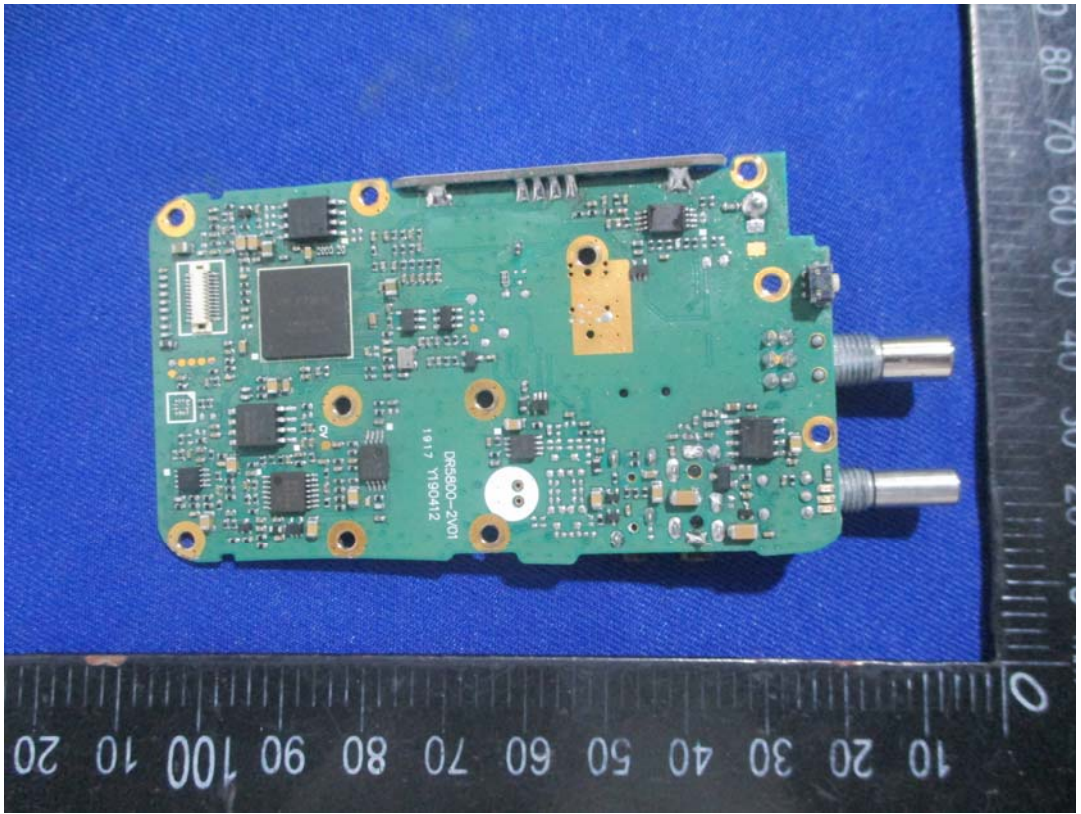

EXHIBIT B - EUT EXTERNAL PHOTOGRAPHS

DR5810-2

DR5610-2

DR5510-2

Battery

Battery Label

COV/LUE

NAME: Li-ion battery  
MODEL: CB-01A RECYCLED

OUTPUT: 7.4V 1750mAh/12.95Wh

- DO NOT DISASSEMBLE
- DO NOT DISPOSE OF IN FIRE
- DO NOT CHANGE OR CHARGE
- DO NOT SHORT-CIRCUIT THE TERMINALS

BATTERY IN HAZARDOUS LOCATION