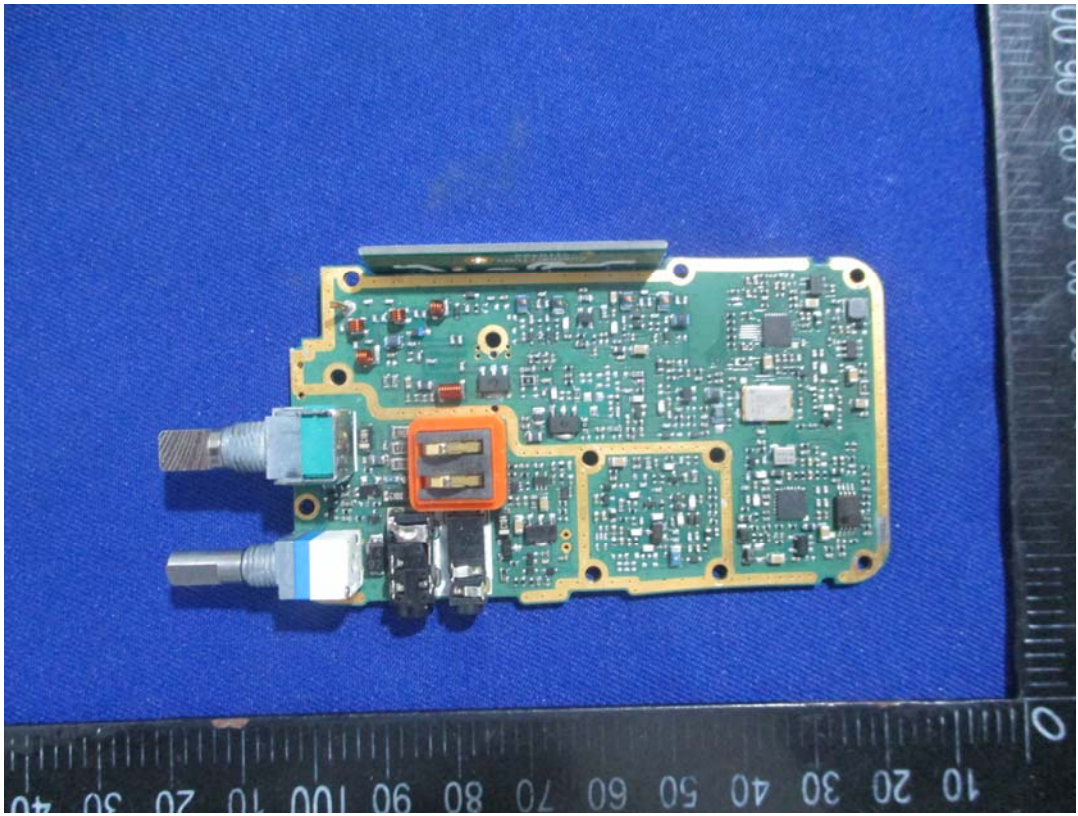

EXHIBIT B - EUT EXTERNAL PHOTOGRAPHS

DR5810-2

DR5610-2

DR5510-2

Battery

Battery Label

COV/LUE

NAME: Li-ion battery  
MODEL: CB-01A RECYCLED

OUTPUT: 7.4V 1750mAh/12.95Wh

- DO NOT DISASSEMBLE
- DO NOT DISPOSE OF IN FIRE
- DO NOT CHANGE OR CHARGE
- DO NOT SHORT-CIRCUIT THE TERMINALS

BATTERY IN HAZARDOUS LOCATION