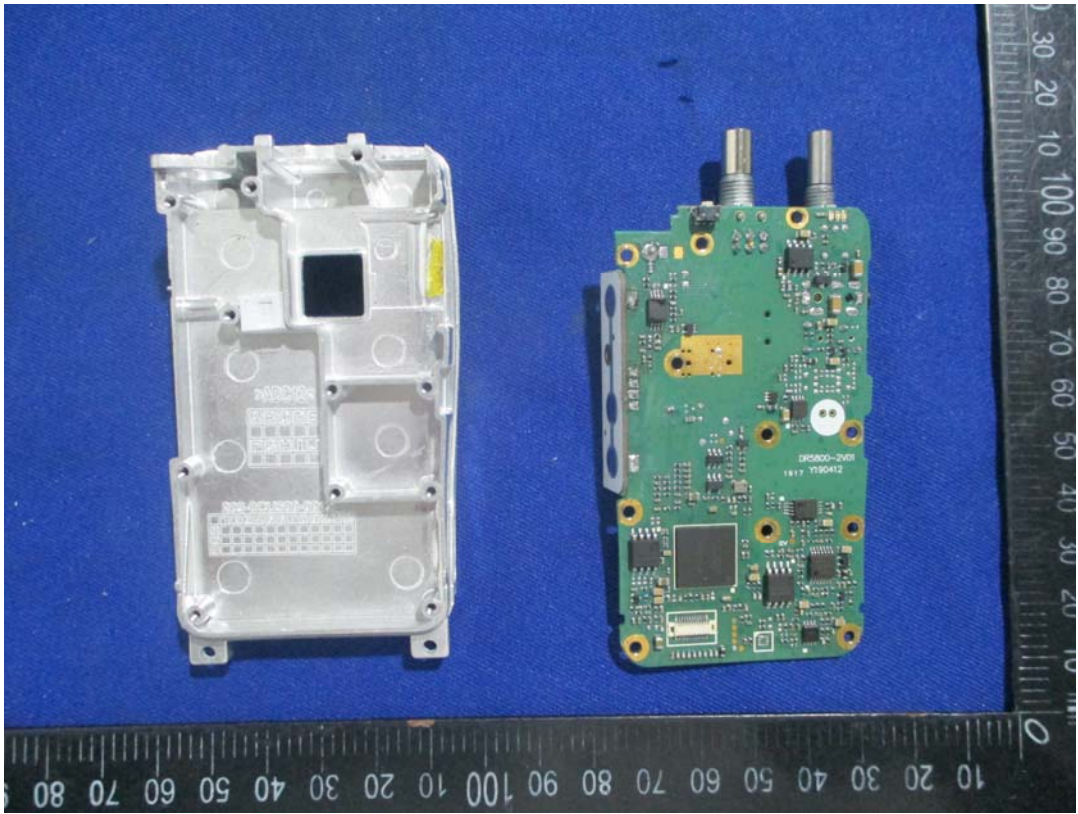

EXHIBIT B - EUT EXTERNAL PHOTOGRAPHS

DR5810-2

DR5610-2

DR5510-2

Battery

Battery Label

COV/LUE

NAME: Li-ion battery  
MODEL: CB-01A RECYCLED

OUTPUT: 7.4V 1750mAh/12.95Wh

- DO NOT DISASSEMBLE
- DO NOT DISPOSE OF IN FIRE
- DO NOT CHANGE OR CHARGE
- DO NOT SHORT-CIRCUIT THE TERMINALS

BATTERY IN HAZARDOUS LOCATION