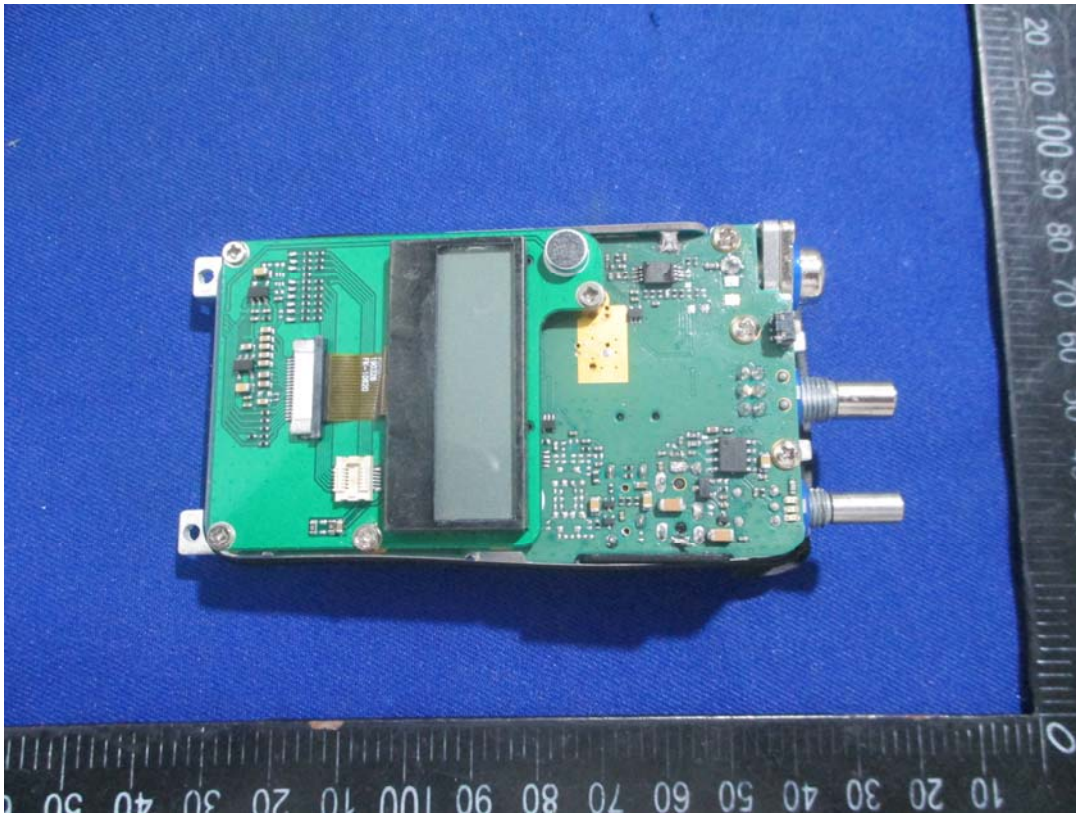

EXHIBIT B - EUT EXTERNAL PHOTOGRAPHS

DR5810-2

DR5610-2

DR5510-2

Battery

Battery Label

COV/LUE

NAME: Li-ion battery  
MODEL: CB-01A RECYCLED

OUTPUT: 7.4V 1750mAh/12.95Wh

- DO NOT DISASSEMBLE
- DO NOT DISPOSE OF IN FIRE
- DO NOT CHANGE OR CHARGE
- DO NOT SHORT-CIRCUIT THE TERMINALS

BATTERY IN HAZARDOUS LOCATION