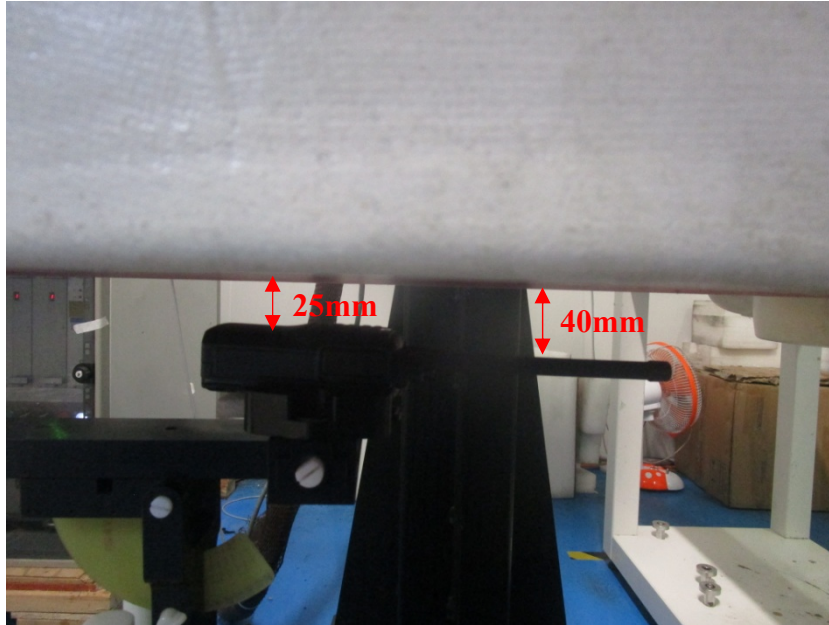

APPENDIX B EUT TEST POSITION PHOTOS

Liquid depth $\geq 15\text{cm}$

The models DR5810-1, DR5510-1 and DR5610-1 have similar outline.

Face Up Setup Photo(25mm)

Body Back Setup Photo(0mm)