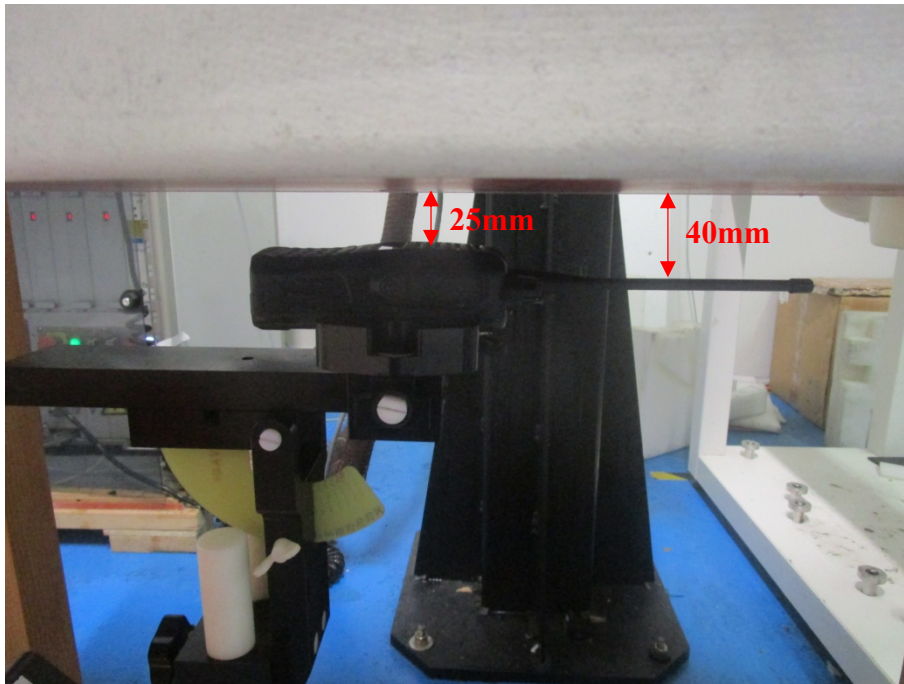

APPENDIX B EUT TEST POSITION PHOTOS

Liquid depth $\geq 15\text{cm}$

The two test models(DP7000-2, DP6000-2) have similar outline.

Face Up Setup Photo(25mm)

Body Back Setup Photo(0mm)