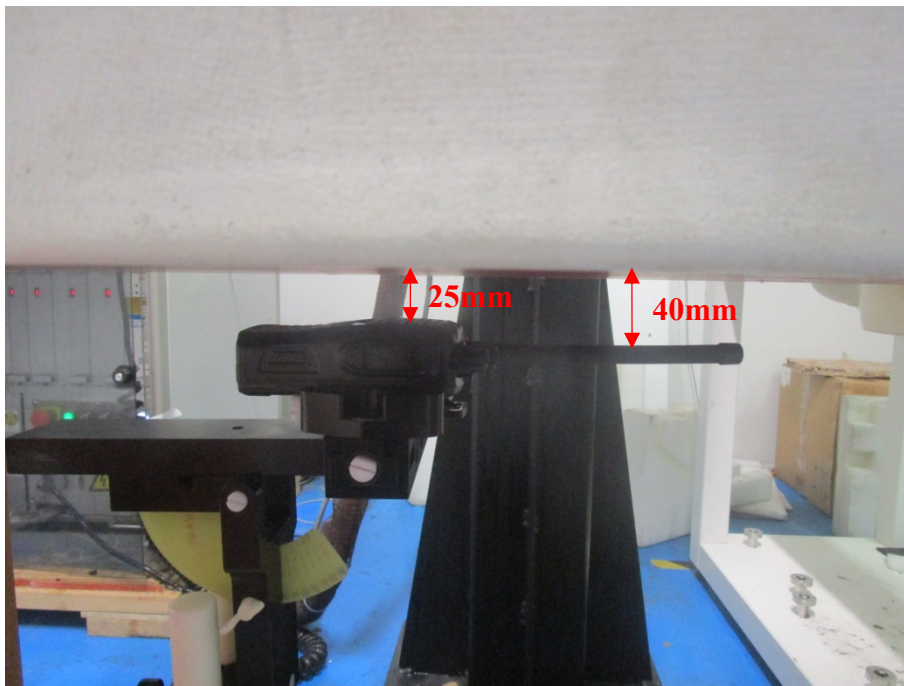

## APPENDIX B EUT TEST POSITION PHOTOS

---

Liquid depth  $\geq 15\text{cm}$

*The two test models(DP7000-1, DP6000-1) have similar outline.*

**Face Up Setup Photo(25mm)**

**Body Back Setup Photo(0mm)**