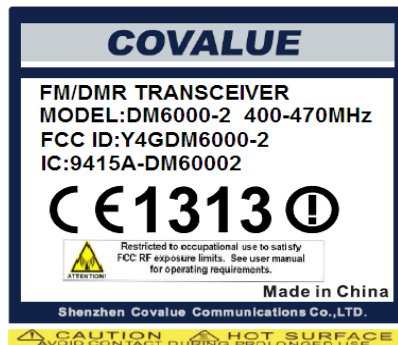

EXHIBIT A - FCC ID LABELING AND LOCATION

FCC ID Label

FCC ID Label Location

The label shown shall be permanently affixed at a conspicuous location on the device and be readily visible to the user at the time purchase (Labeling requirements per 2.925)