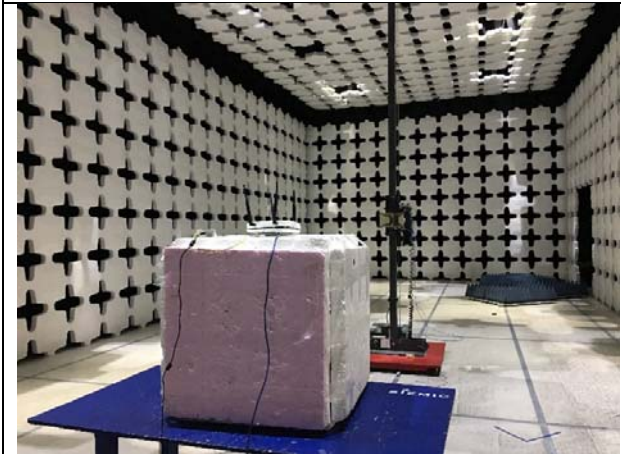

### 6.5 EUT Test Setup Photos

Internal Antenna:

Radiated Emissions (<1GHz) – Front View

Radiated Emissions (<1GHz) – Rear View

Radiated Emissions (>1GHz) – Front View

Radiated Emissions (>1GHz) – Rear View

Note: The spurious emission in different EUT orientation was investigated, including the EUT standing up position and the laying down position. The EUT orientation shown in above setup photo is the worst case position.

External Antenna:

Radiated Emissions (<1GHz) – Front View

Radiated Emissions (<1GHz) – Rear View

Radiated Emissions (>1GHz) – Front View

Radiated Emissions (>1GHz) – Rear View

Note: The spurious emission in different EUT orientation was investigated, including the EUT standing up position and the laying down position. The EUT orientation shown in above setup photo is the worst case position.