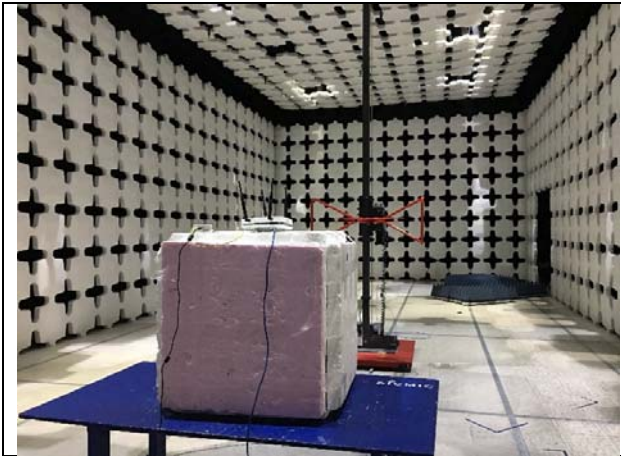

### 6.5 EUT Test Setup Photos

Internal Antenna:

Radiated Emissions (<1GHz) – Front View

Radiated Emissions (<1GHz) – Rear View

Radiated Emissions (>1GHz) – Front View

Radiated Emissions (>1GHz) – Rear View

Note: The spurious emission in different EUT orientation was investigated, including the EUT standing up position and the laying down position. The EUT orientation shown in above setup photo is the worst case position.

External Antenna:

Radiated Emissions (<1GHz) – Front View

Radiated Emissions (<1GHz) – Rear View

Radiated Emissions (>1GHz) – Front View

Radiated Emissions (>1GHz) – Rear View

Note: The spurious emission in different EUT orientation was investigated, including the EUT standing up position and the laying down position. The EUT orientation shown in above setup photo is the worst case position.