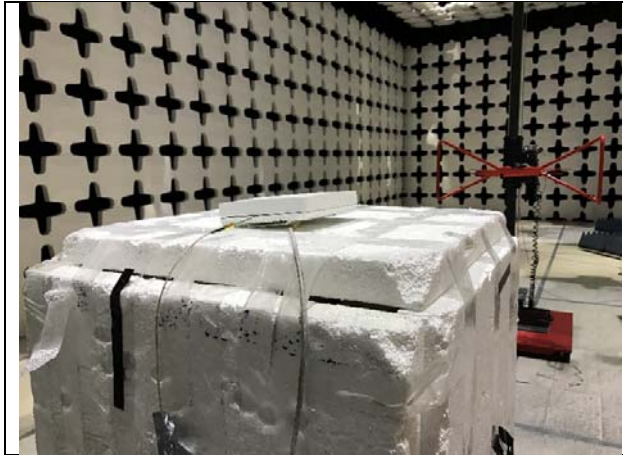

### 6.5 EUT Test Setup Photos

Internal Antenna:

Radiated Emissions (<1GHz) – Front View

Radiated Emissions (<1GHz) – Rear View

Radiated Emissions (>1GHz) – Front View

Radiated Emissions (>1GHz) – Rear View

Note: The spurious emission in different EUT orientation was investigated, including the EUT standing up position and the laying down position. The EUT orientation shown in above setup photo is the worst case position.

External Antenna:

Radiated Emissions (<1GHz) – Front View

Radiated Emissions (<1GHz) – Rear View

Radiated Emissions (>1GHz) – Front View

Radiated Emissions (>1GHz) – Rear View

Note: The spurious emission in different EUT orientation was investigated, including the EUT standing up position and the laying down position. The EUT orientation shown in above setup photo is the worst case position.