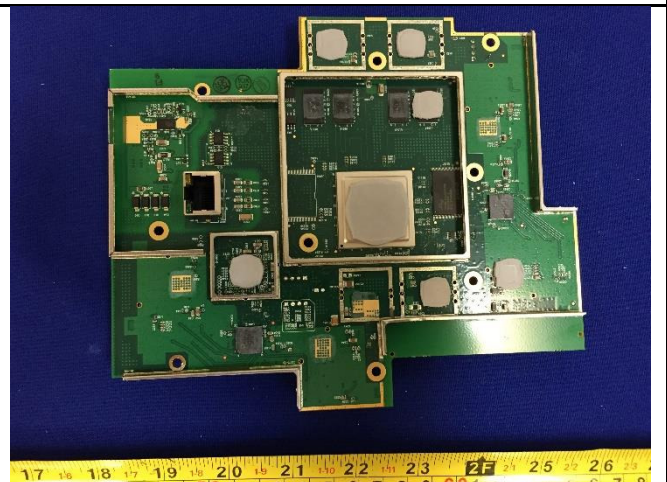

6.5 EUT Photos - Internal

Open case Top view

Main PCB with shielding - Top View

Main PCB without shielding - Top View

Main PCB without shielding - Bottom View

Internal antennas

External antennas