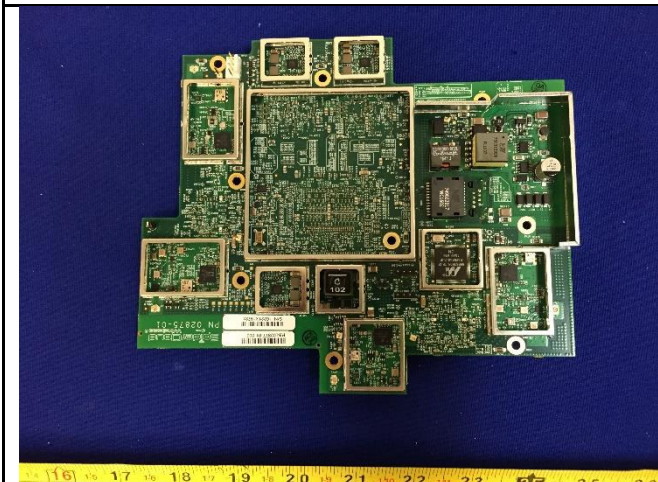

6.5 EUT Photos - Internal

Open case Top view

Main PCB with shielding - Top View

Main PCB without shielding - Top View

Main PCB without shielding - Bottom View

Internal antennas

External antennas