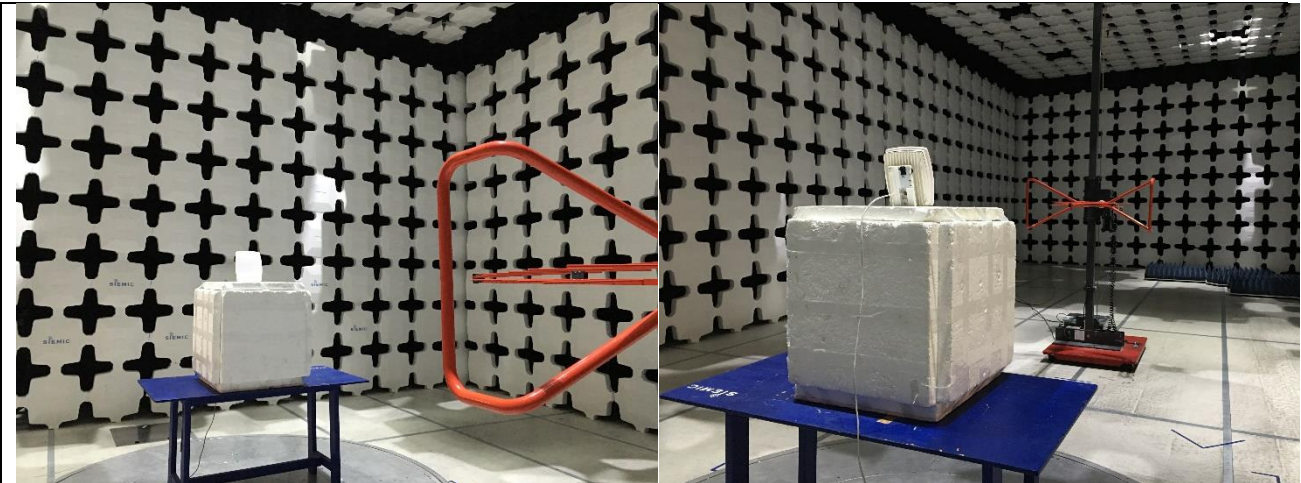

6.6 EUT Test Setup Photos

Internal Antenna:

Radiated Emissions (<1GHz) – Front View

Radiated Emissions (<1GHz) – Rear View

Radiated Emissions (>1GHz) – Front View

Radiated Emissions (>1GHz) – Rear View

Note: The spurious emission in different EUT orientation was investigated, including the EUT standing up position and the laying down position. The EUT orientation shown in above setup photo is the worst case position.

External Antenna:

Radiated Emissions (<1GHz) – Front View

Radiated Emissions (<1GHz) – Rear View

Radiated Emissions (>1GHz) – Front View

Radiated Emissions (>1GHz) – Rear View

Note: The spurious emission in different EUT orientation was investigated, including the EUT standing up position and the laying down position. The EUT orientation shown in above setup photo is the worst case position.