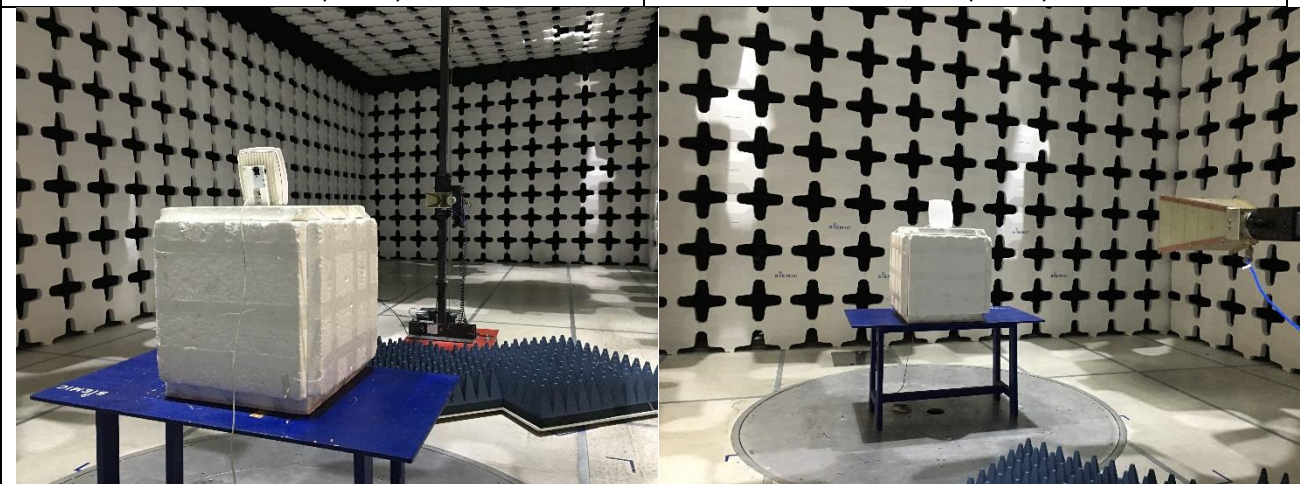

6.6 EUT Test Setup Photos

Internal Antenna:

Radiated Emissions (<1GHz) – Front View

Radiated Emissions (<1GHz) – Rear View

Radiated Emissions (>1GHz) – Front View

Radiated Emissions (>1GHz) – Rear View

Note: The spurious emission in different EUT orientation was investigated, including the EUT standing up position and the laying down position. The EUT orientation shown in above setup photo is the worst case position.

External Antenna:

Radiated Emissions (<1GHz) – Front View

Radiated Emissions (<1GHz) – Rear View

Radiated Emissions (>1GHz) – Front View

Radiated Emissions (>1GHz) – Rear View

Note: The spurious emission in different EUT orientation was investigated, including the EUT standing up position and the laying down position. The EUT orientation shown in above setup photo is the worst case position.