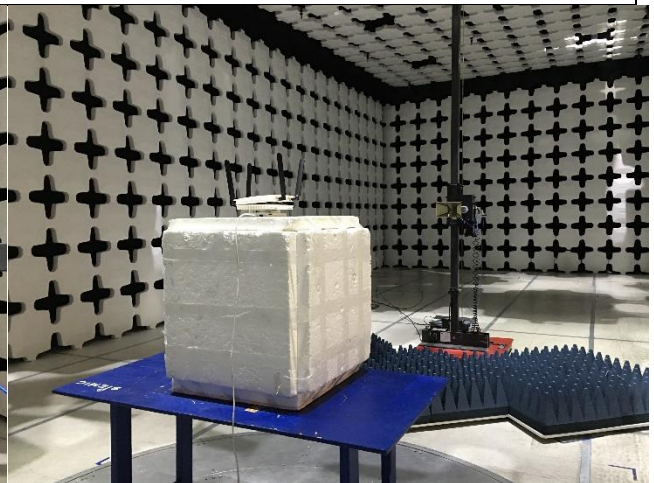

6.6 EUT Test Setup Photos

Internal Antenna:

Radiated Emissions (<1GHz) – Front View

Radiated Emissions (<1GHz) – Rear View

Radiated Emissions (>1GHz) – Front View

Radiated Emissions (>1GHz) – Rear View

Note: The spurious emission in different EUT orientation was investigated, including the EUT standing up position and the laying down position. The EUT orientation shown in above setup photo is the worst case position.

External Antenna:

Radiated Emissions (<1GHz) – Front View

Radiated Emissions (<1GHz) – Rear View

Radiated Emissions (>1GHz) – Front View

Radiated Emissions (>1GHz) – Rear View

Note: The spurious emission in different EUT orientation was investigated, including the EUT standing up position and the laying down position. The EUT orientation shown in above setup photo is the worst case position.