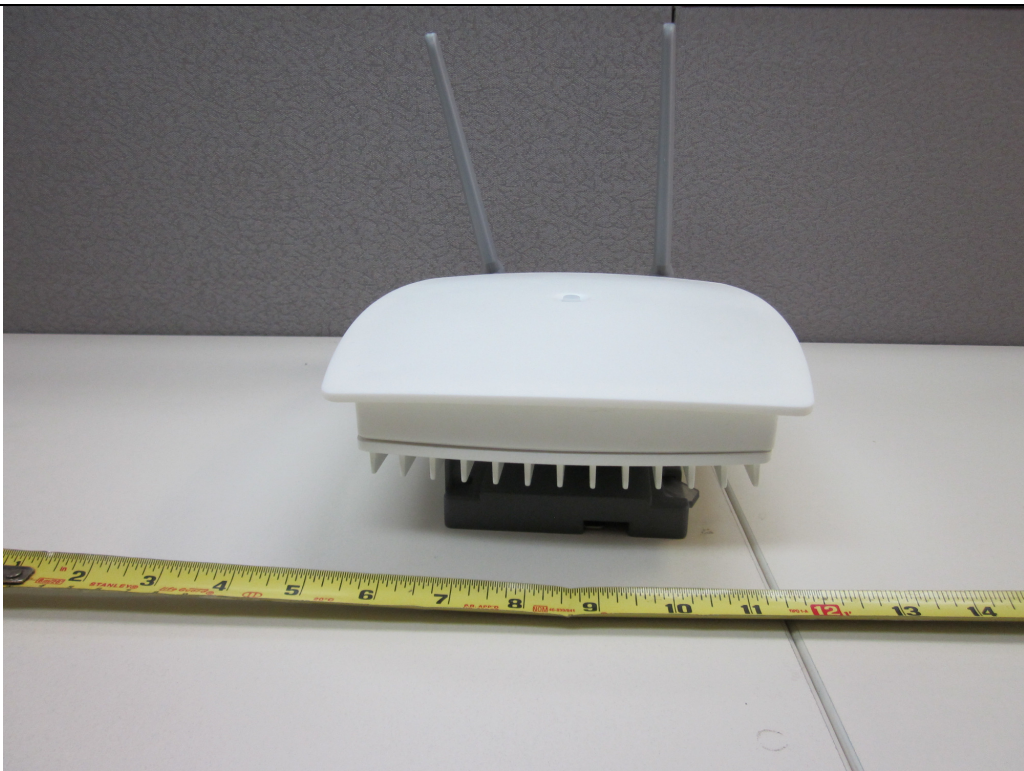

EUT (SCRN-200-1) - Front View

EUT (SCRN-200-1) - Back View

EUT (SCRN-200-1) - Top View

EUT (SCRN-200-1) - Bottom View

EUT (SCRN-200-1) - Right View

EUT (SCRN-200-1) - Left View

EUT (SCRN-200-1E) - Front View

EUT (SCRN-200-1E) - Back View

EUT (SCRN-200-1E) - Top View

EUT (SCRN-200-1E) - Bottom View

EUT (SCRN-200-1E) - Right View

EUT (SCRN-200-1E) - Left View

Power Supply

External Antenna (SPDA17806/2170)

Internal Antenna