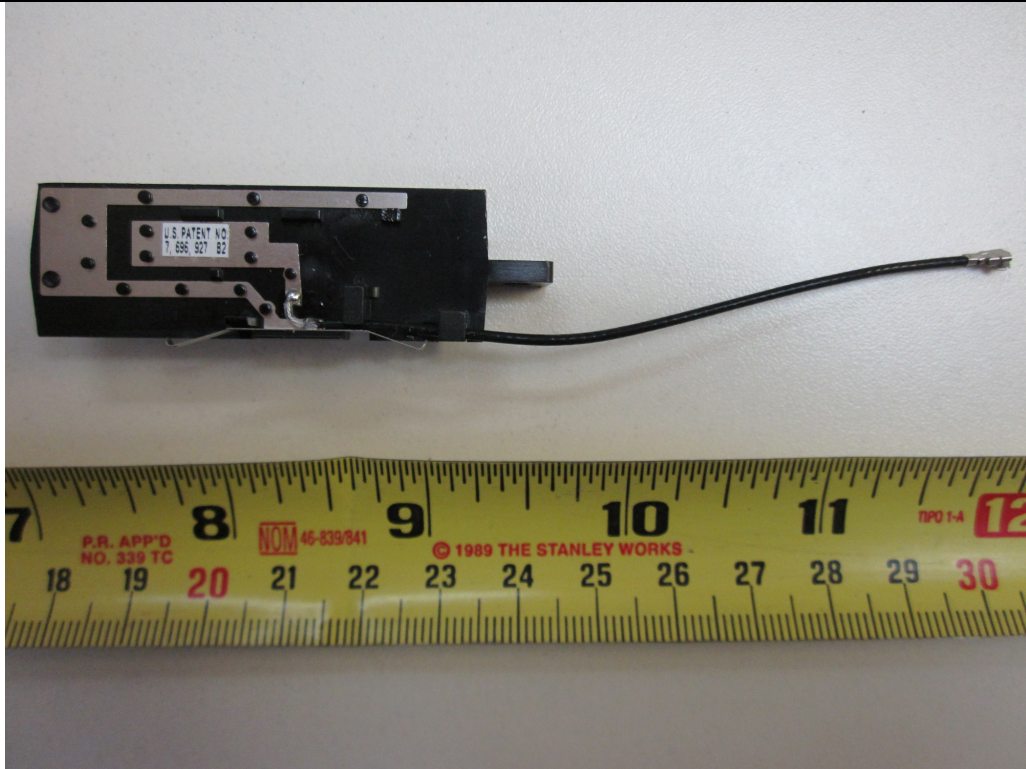

EUT (SCRN-200-1) - Front View

EUT (SCRN-200-1) - Back View

EUT (SCRN-200-1) - Top View

EUT (SCRN-200-1) - Bottom View

EUT (SCRN-200-1) - Right View

EUT (SCRN-200-1) - Left View

EUT (SCRN-200-1E) - Front View

EUT (SCRN-200-1E) - Back View

EUT (SCRN-200-1E) - Top View

EUT (SCRN-200-1E) - Bottom View

EUT (SCRN-200-1E) - Right View

EUT (SCRN-200-1E) - Left View

Power Supply

External Antenna (SPDA17806/2170)

Internal Antenna