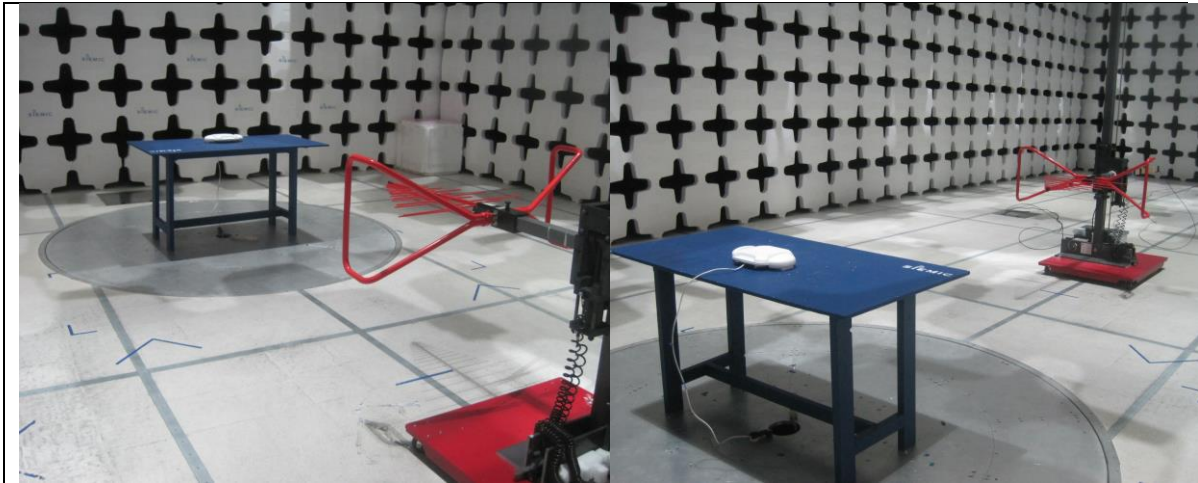

## EUT Setup Photos

**Radiated Emissions (<1GHz) – Front View**

**Radiated Emissions (<1GHz) – Rear View**

**Radiated Emissions (>1GHz) – Front View**

**Radiated Emissions (>1GHz) – Rear View**

Note: The EUT can be mounted in different orientation. The X, Y, Z orientation of EUT has been evaluated separately and the setup photo only shows the setup with worst case orientation.