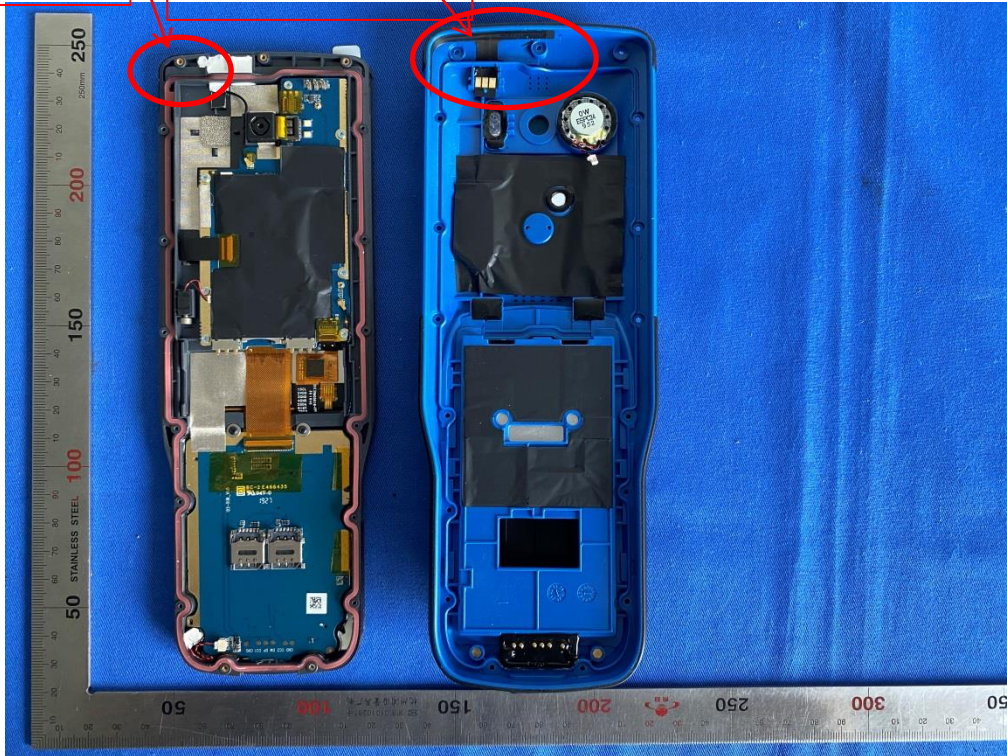

E7103X (SH5A)

Internal 1

WIFI BT  
Antenna

GSM/WCDMA/LTE  
Antenna Internal 2

Internal 3

Internal 4

Internal 5

Internal 6