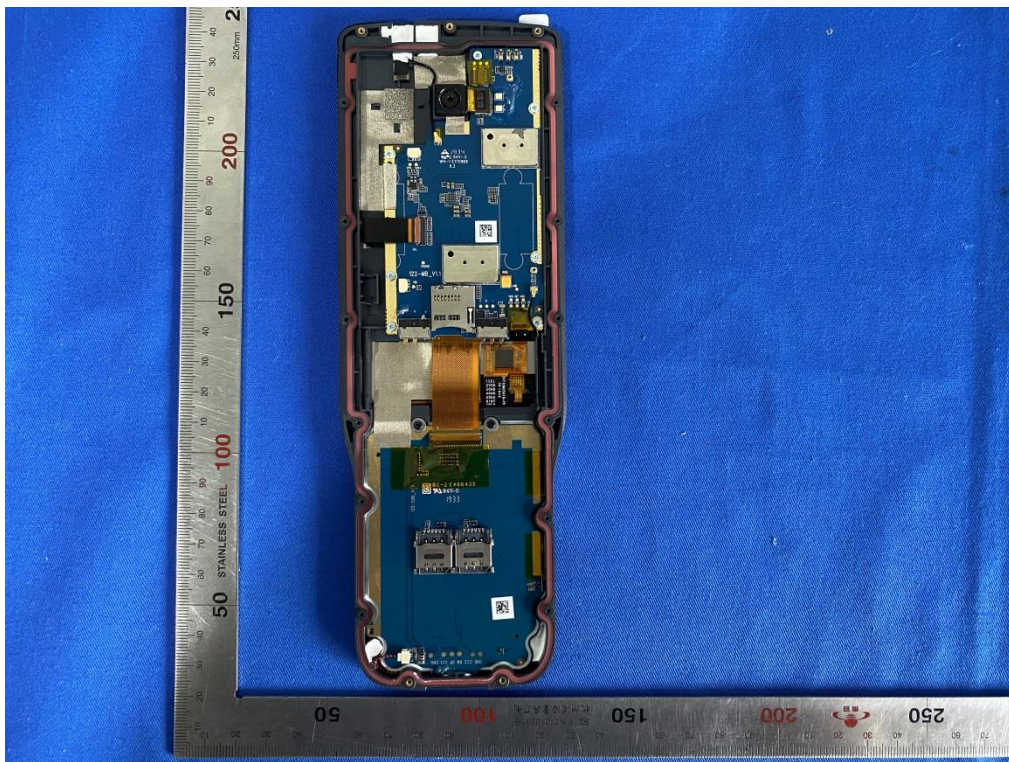

E7103X (SH5A)

Internal 1

WIFI BT  
Antenna

GSM/WCDMA/LTE  
Antenna Internal 2

Internal 3

Internal 4

Internal 5

Internal 6