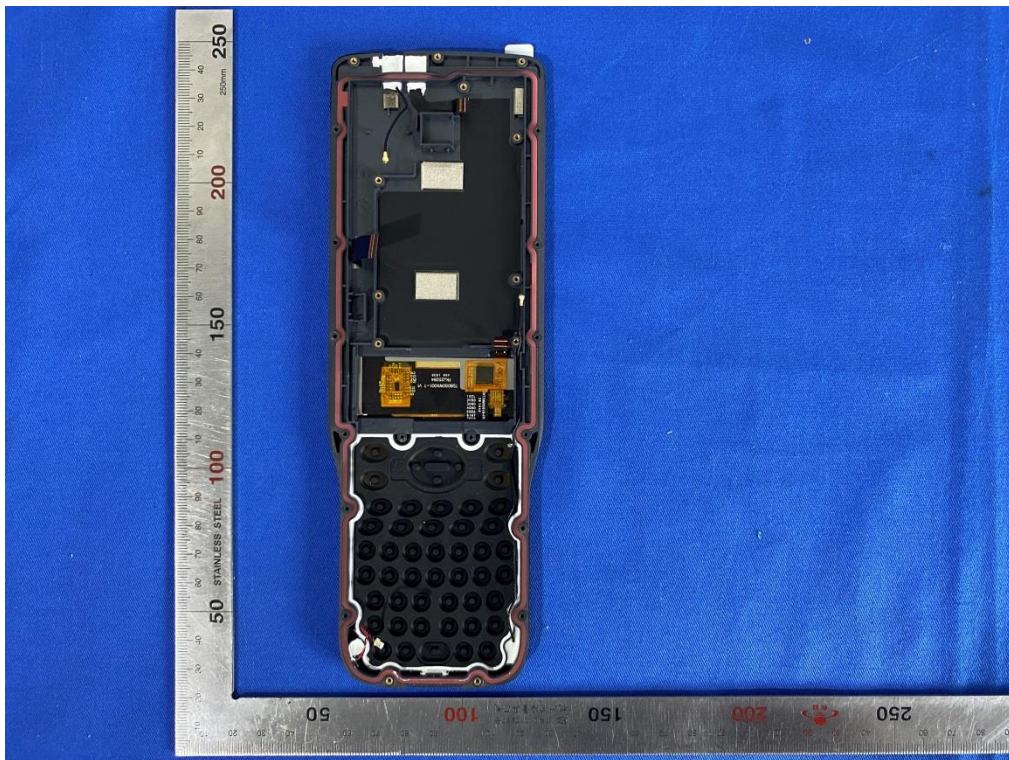

E7103X (SH5A)

Internal 1

WIFI BT  
Antenna

GSM/WCDMA/LTE  
Antenna Internal 2

Internal 3

Internal 4

Internal 5

Internal 6