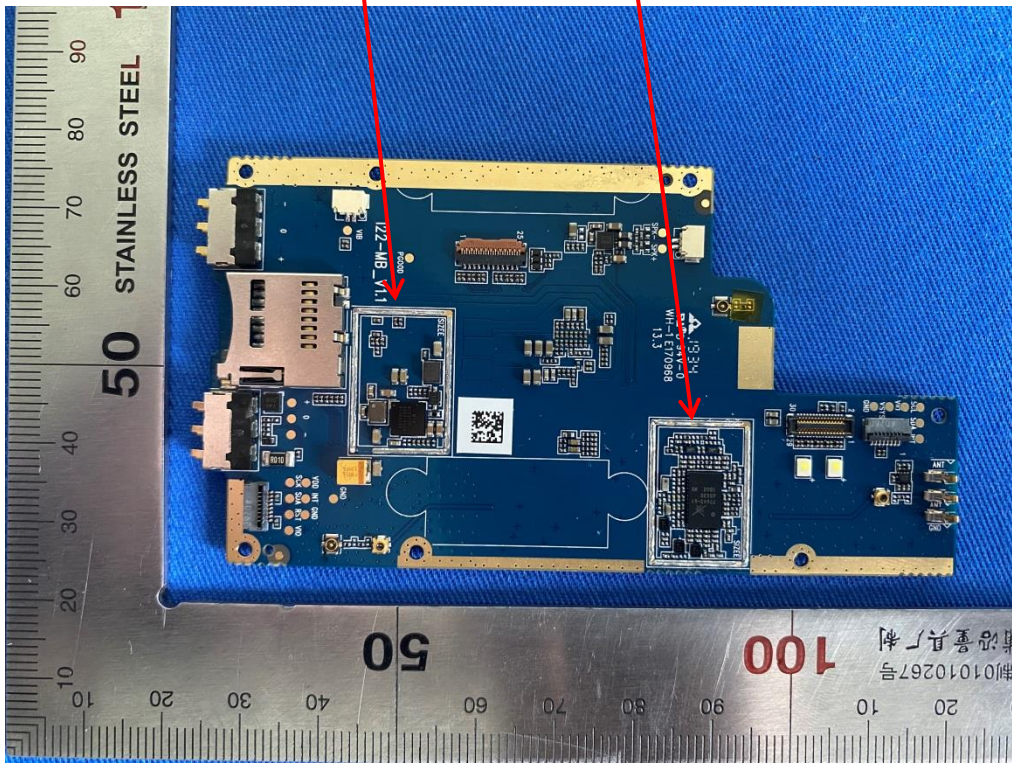

E7103X (SH5A)

Internal 1

WIFI BT  
Antenna

GSM/WCDMA/LTE  
Antenna Internal 2

Internal 3

Internal 4

Internal 5

Internal 6