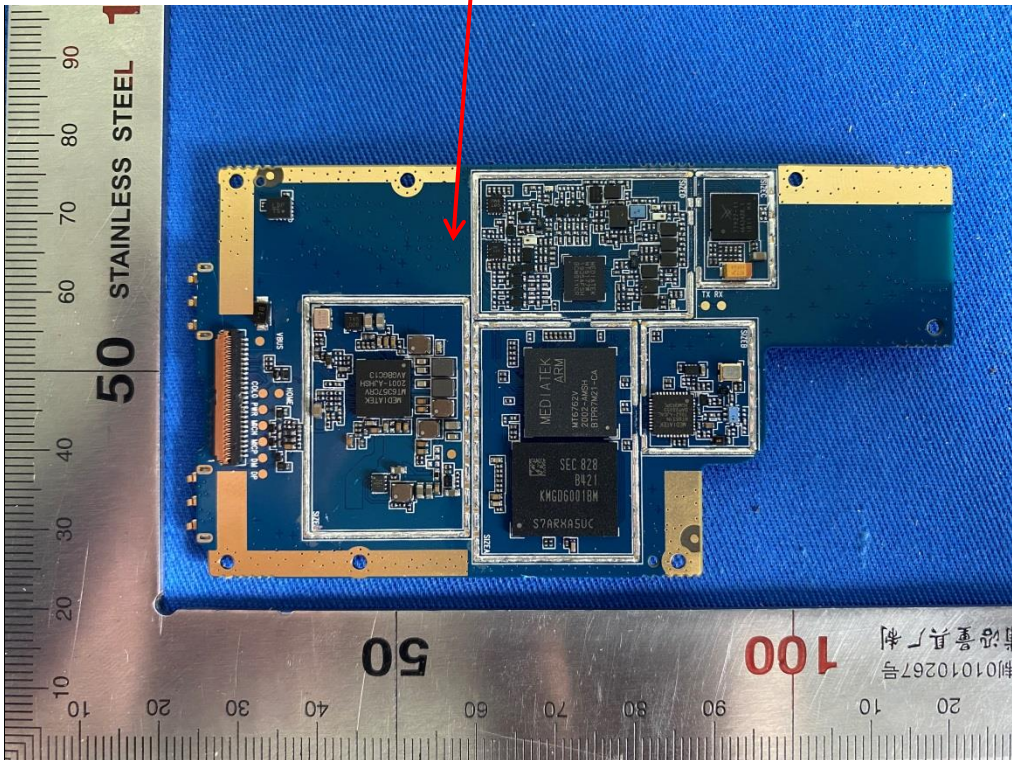

E7103X (SH5A)

Internal 1

WIFI BT  
Antenna

GSM/WCDMA/LTE  
Antenna Internal 2

Internal 3

Internal 4

Internal 5

Internal 6