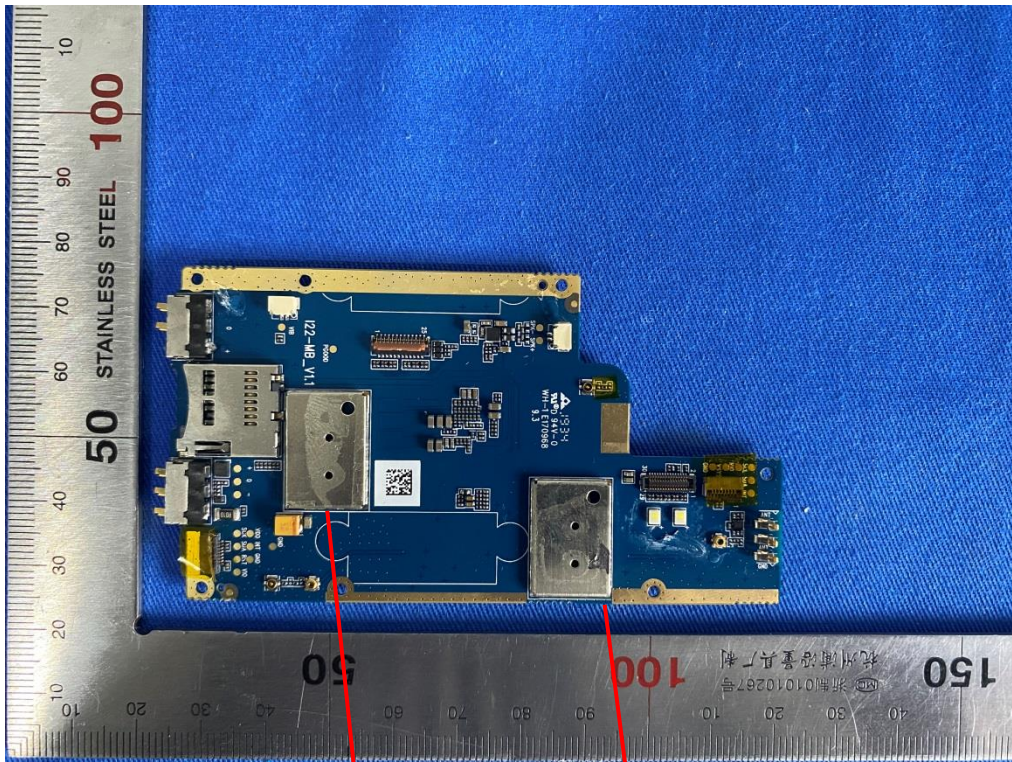

E7103X (SH5A)

Internal 1

WIFI BT  
Antenna

GSM/WCDMA/LTE  
Antenna Internal 2

Internal 3

Internal 4

Internal 5

Internal 6