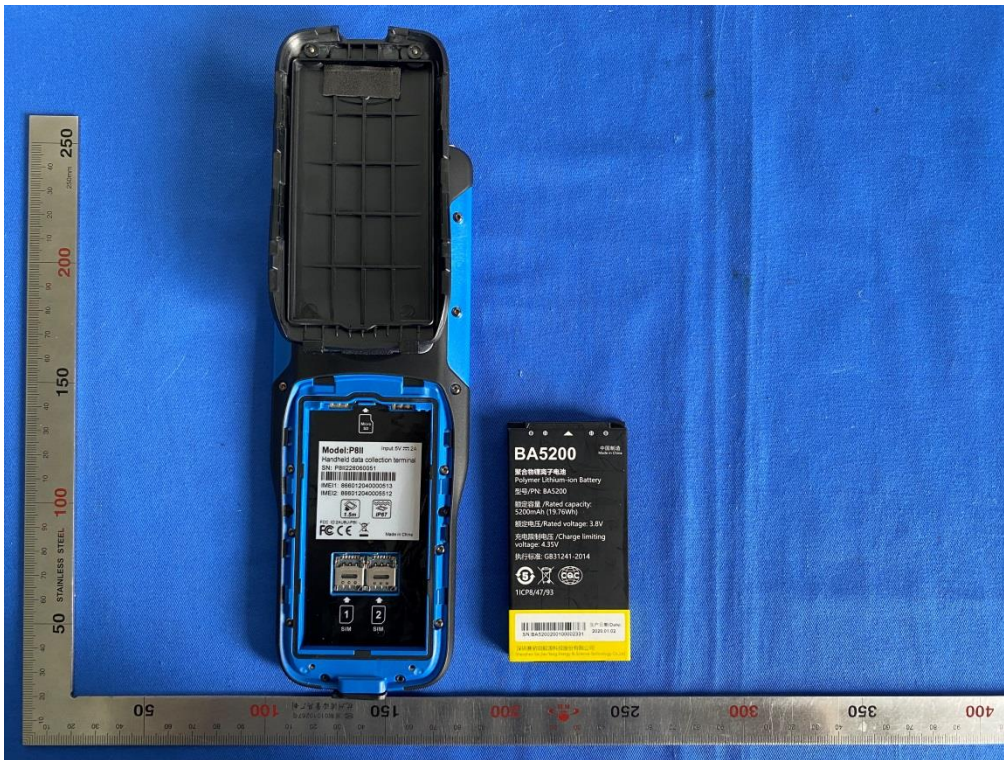

E7103X (SH5A)

Internal 1

WIFI BT  
Antenna

GSM/WCDMA/LTE  
Antenna Internal 2

Internal 3

Internal 4

Internal 5

Internal 6