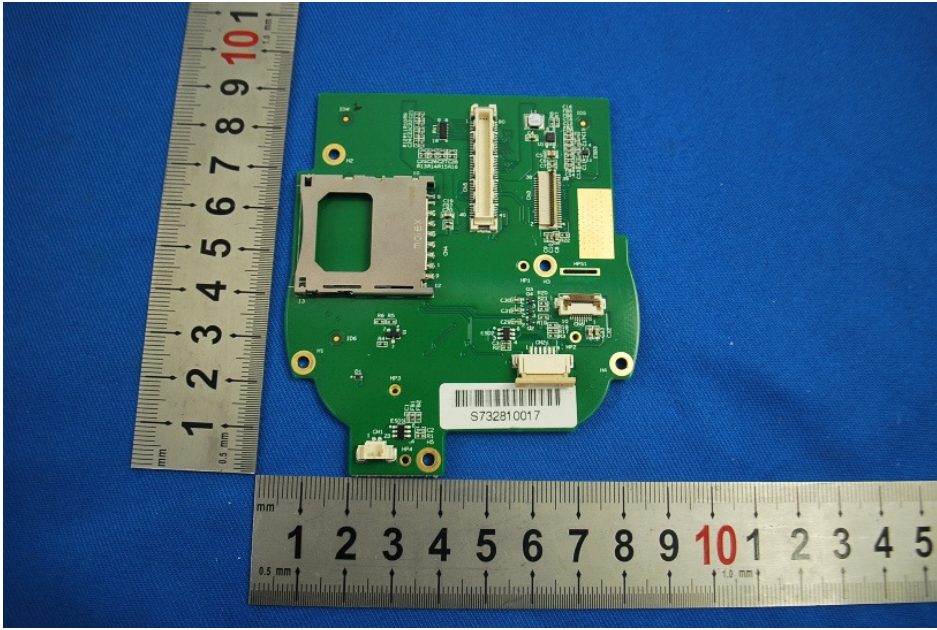

1 Photographs - EUT Constructional Details

Test model No.: S7-G

GSM module Zoom photo: