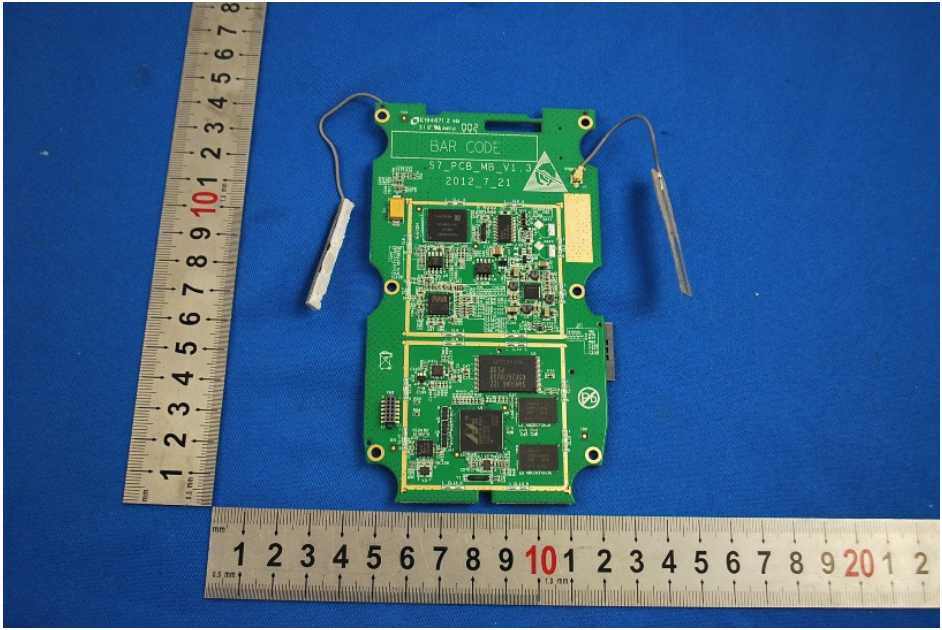

1 Photographs - EUT Constructional Details

Test model No.: S7-G

GSM module Zoom photo: