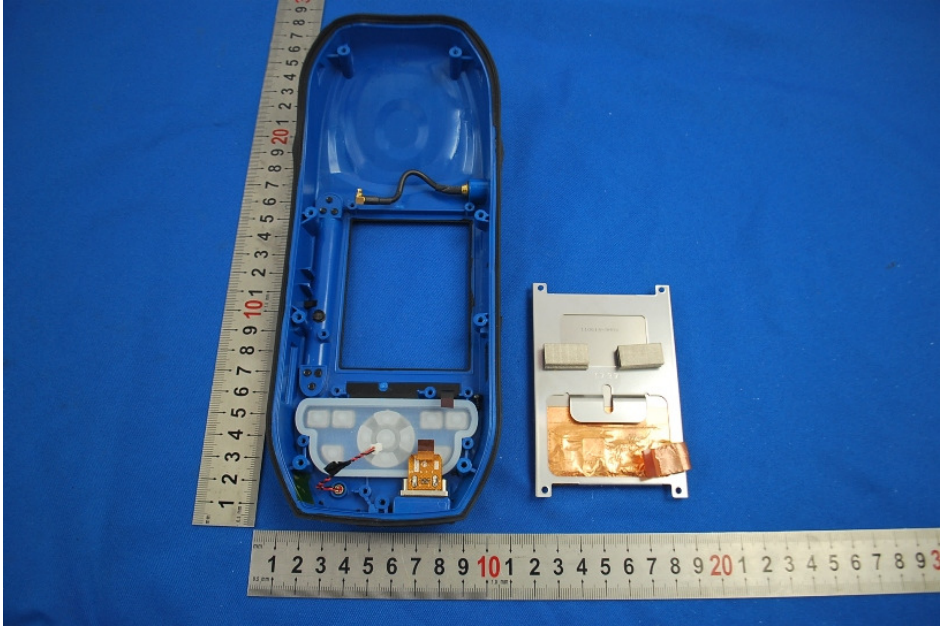

1 Photographs - EUT Constructional Details

Test model No.: S7-G

GSM module Zoom photo: