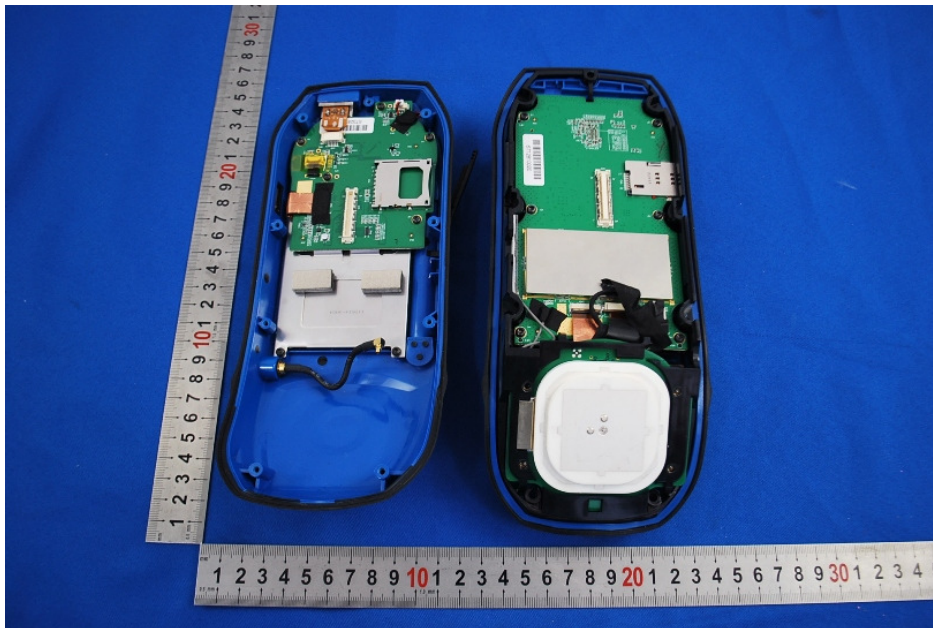

1 Photographs - EUT Constructional Details

Test model No.: S7-G

GSM module Zoom photo: