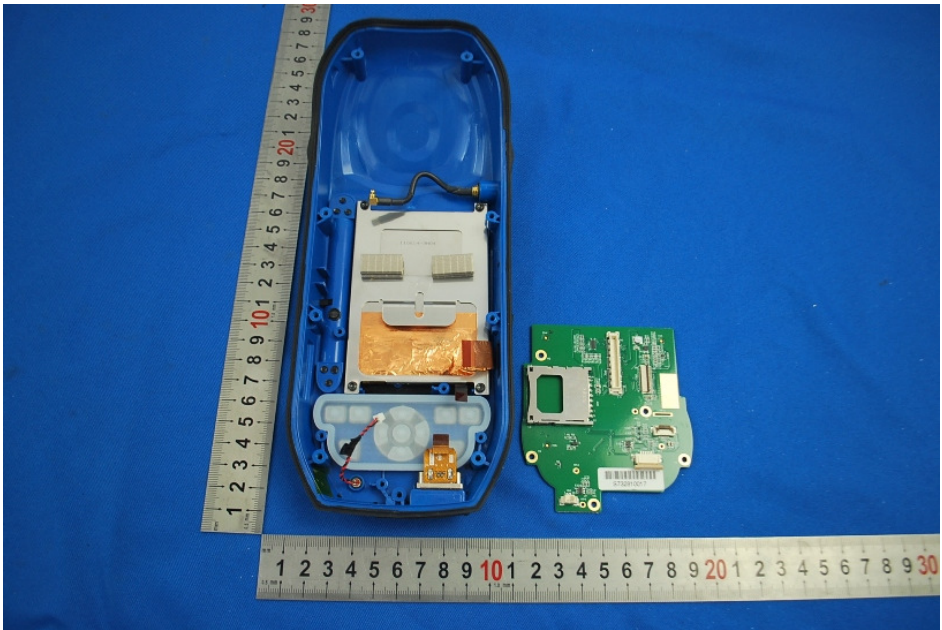

1 Photographs - EUT Constructional Details

Test model No.: S7-G

GSM module Zoom photo: