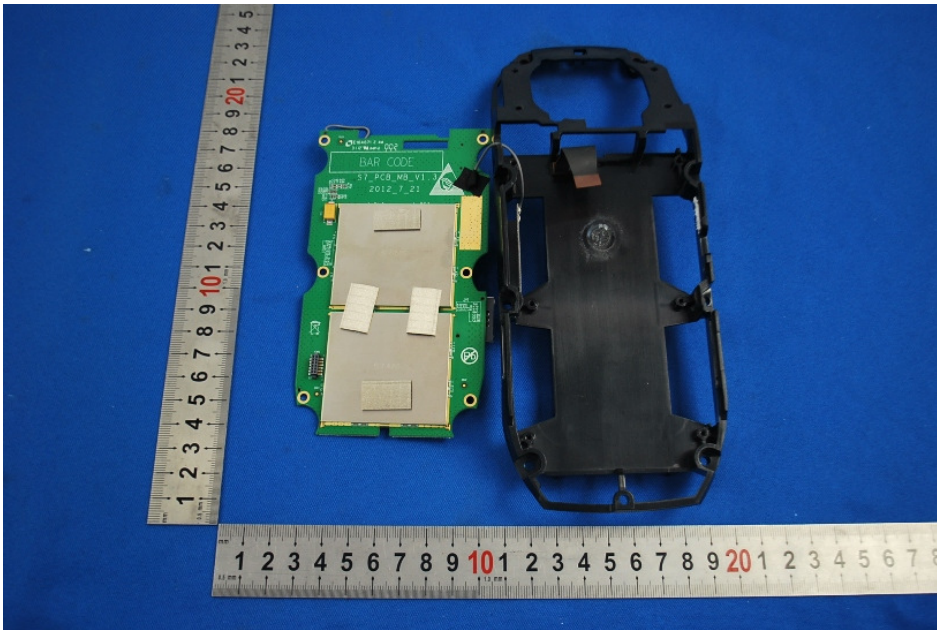

1 Photographs - EUT Constructional Details

Test model No.: S7-G

GSM module Zoom photo: