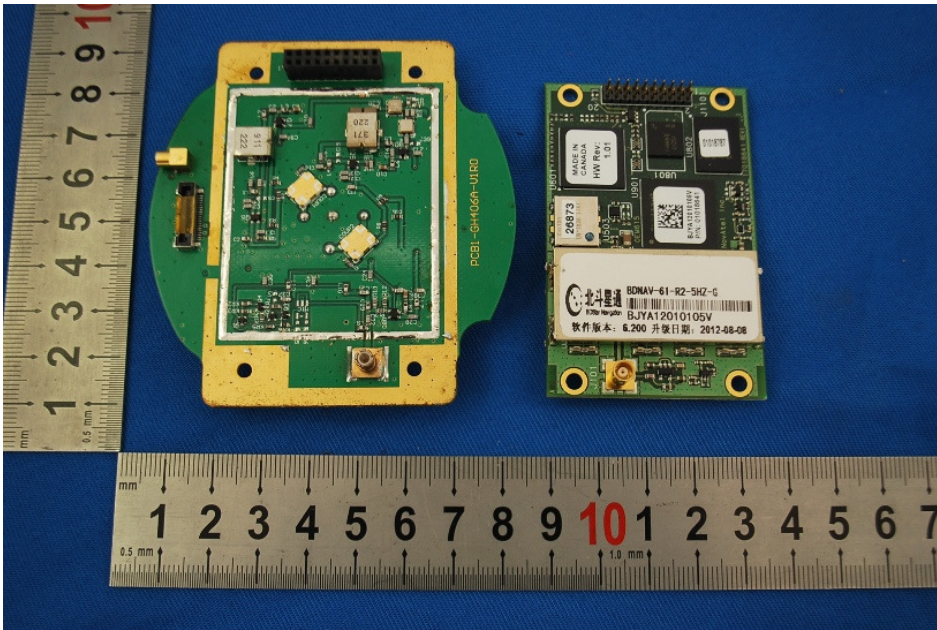

1 Photographs - EUT Constructional Details

Test model No.: S7-G

GSM module Zoom photo: