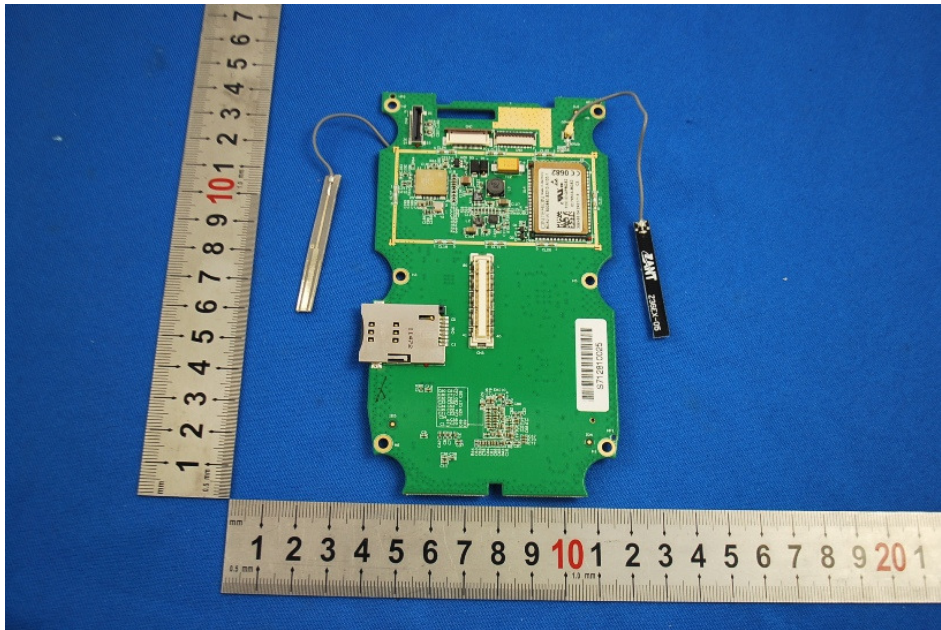

1 Photographs - EUT Constructional Details

Test model No.: S7-G

GSM module Zoom photo: