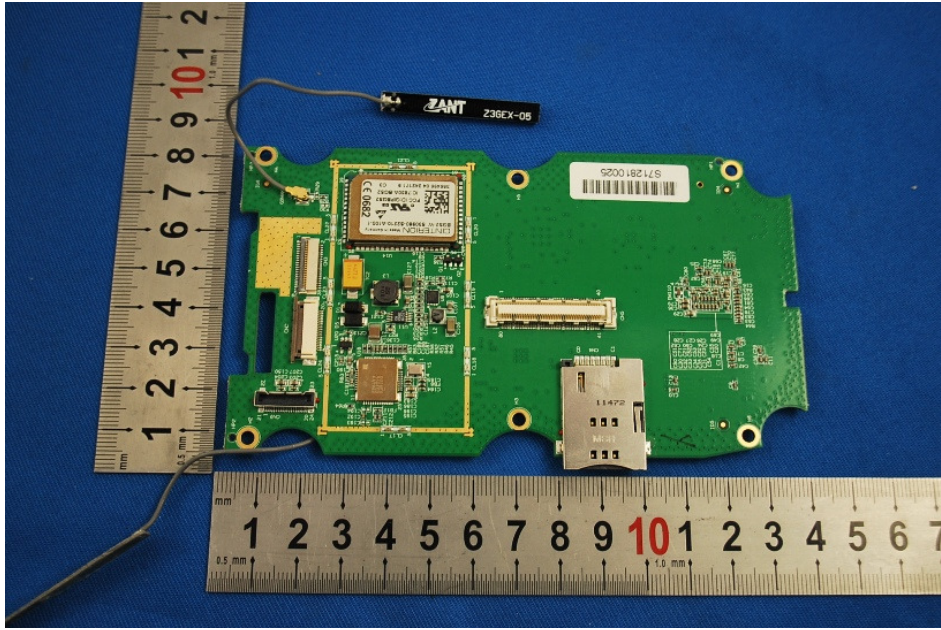

1 Photographs - EUT Constructional Details

Test model No.: S7-G

GSM module Zoom photo: