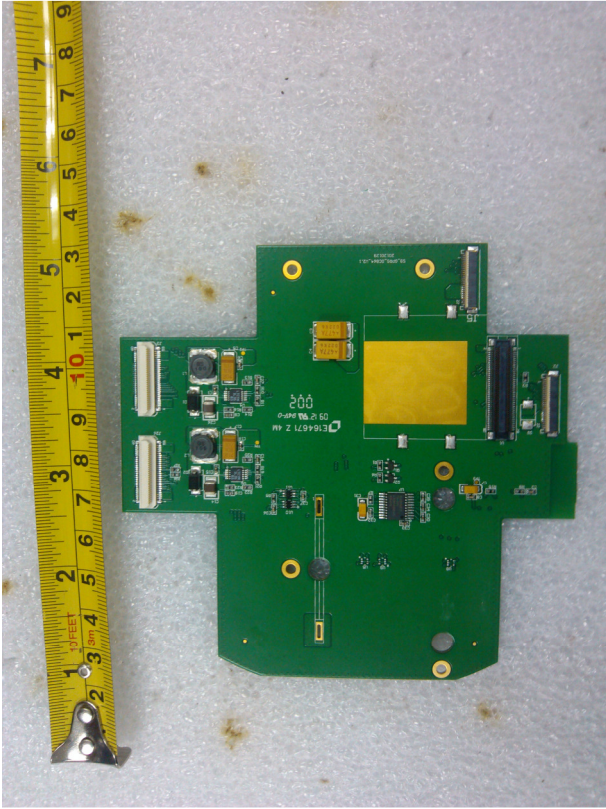

1 Photographs - EUT Constructional Details

Test model No.: S9IIIN GNSS

Bluetooth module: