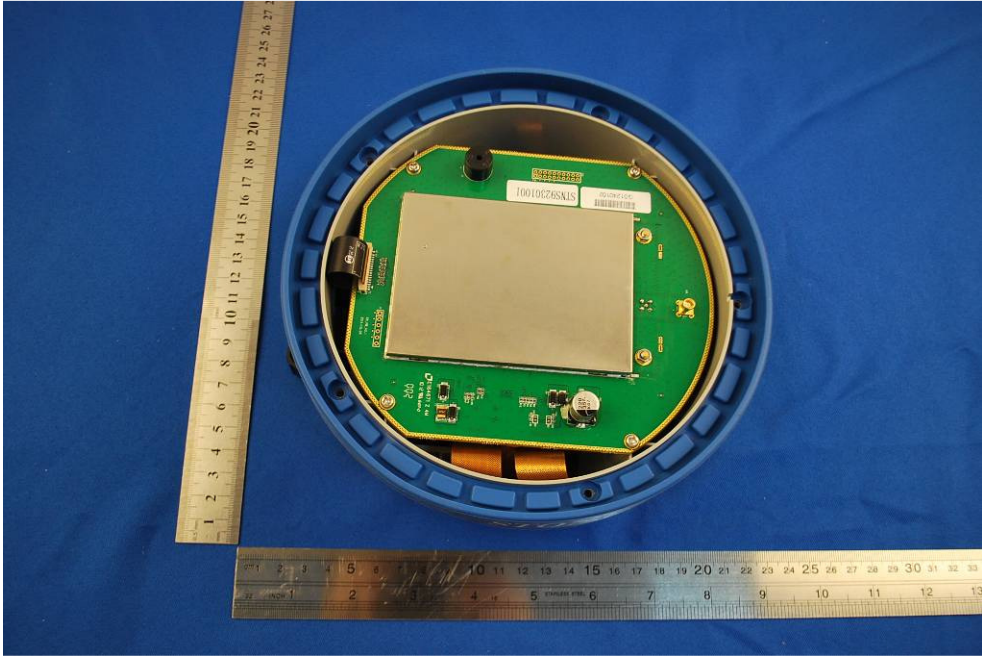

1 Photographs - EUT Constructional Details

Test model No.: S9IIIN GNSS

Bluetooth module: