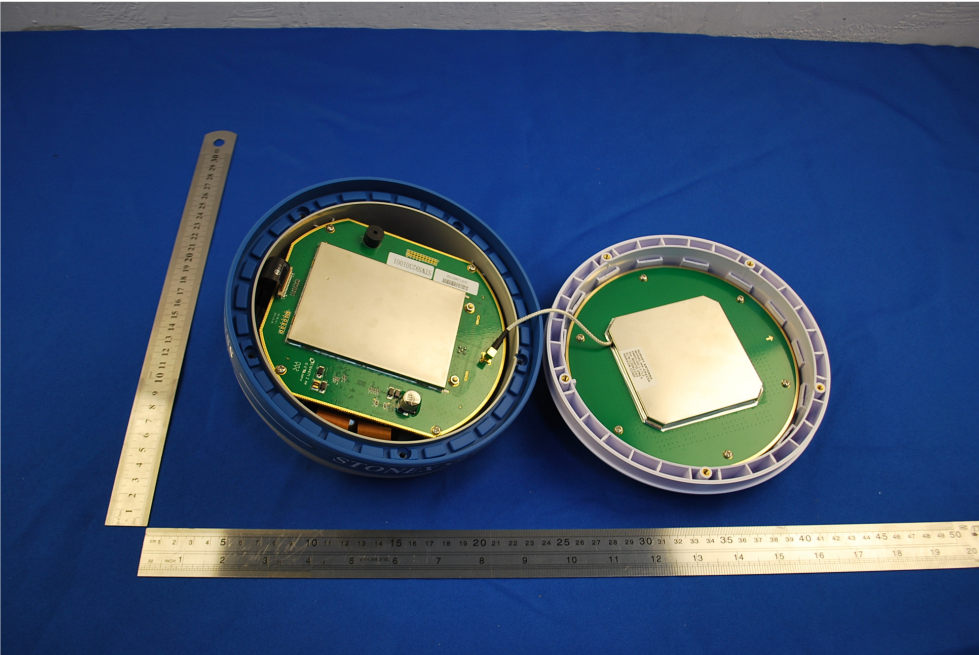

1 Photographs - EUT Constructional Details

Test model No.: S9IIIN GNSS

Bluetooth module: