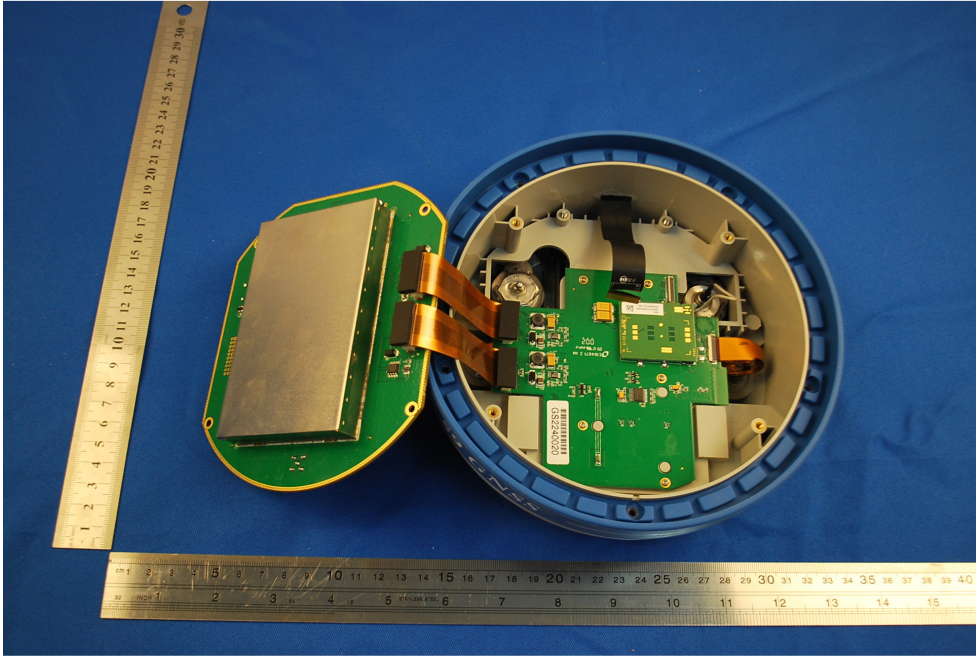

1 Photographs - EUT Constructional Details

Test model No.: S9IIIN GNSS

Bluetooth module: