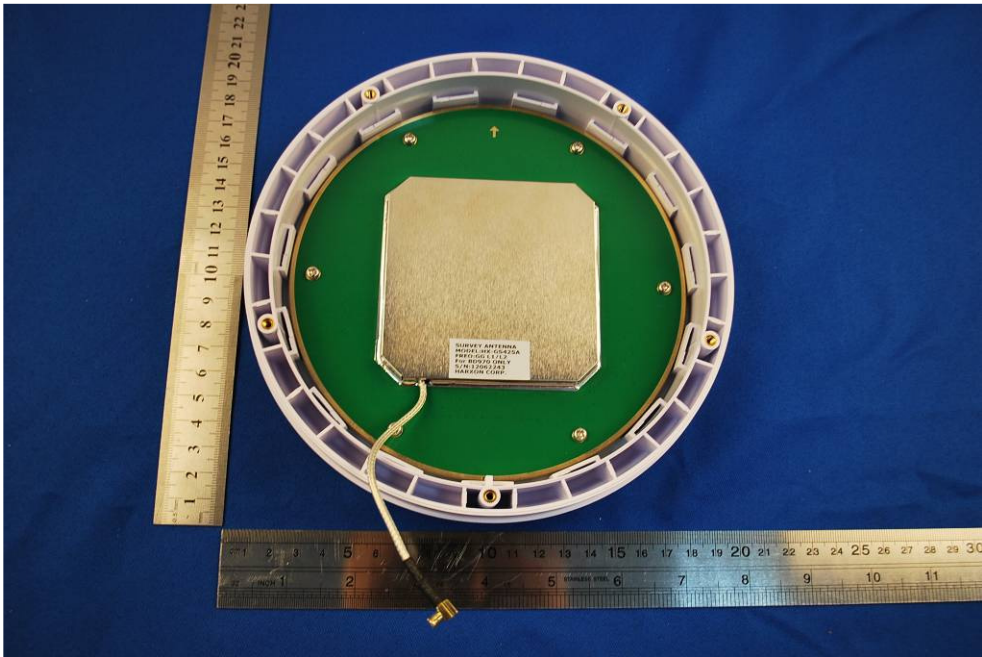

1 Photographs - EUT Constructional Details

Test model No.: S9IIIN GNSS

Bluetooth module: