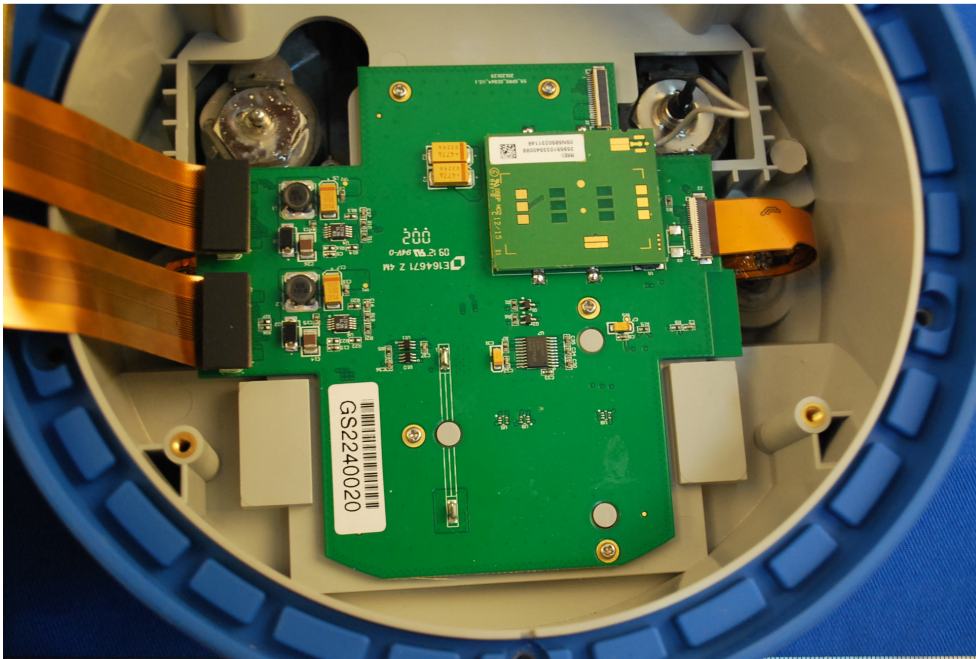

1 Photographs - EUT Constructional Details

Test model No.: S9IIIN GNSS

Bluetooth module: