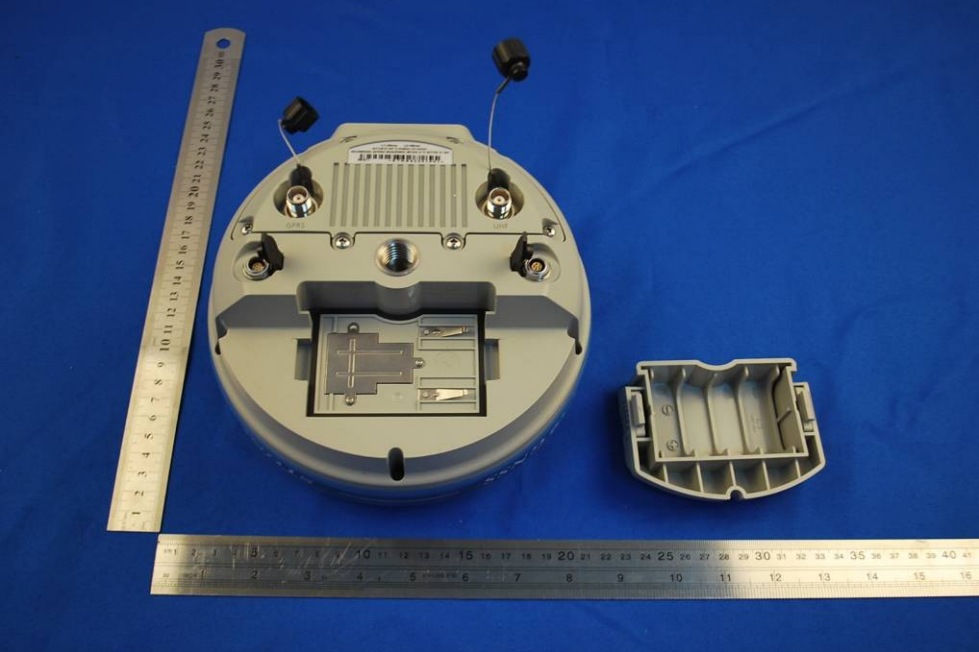

1 Photographs - EUT Constructional Details

Test model No.: S9IIIN GNSS

Bluetooth module: