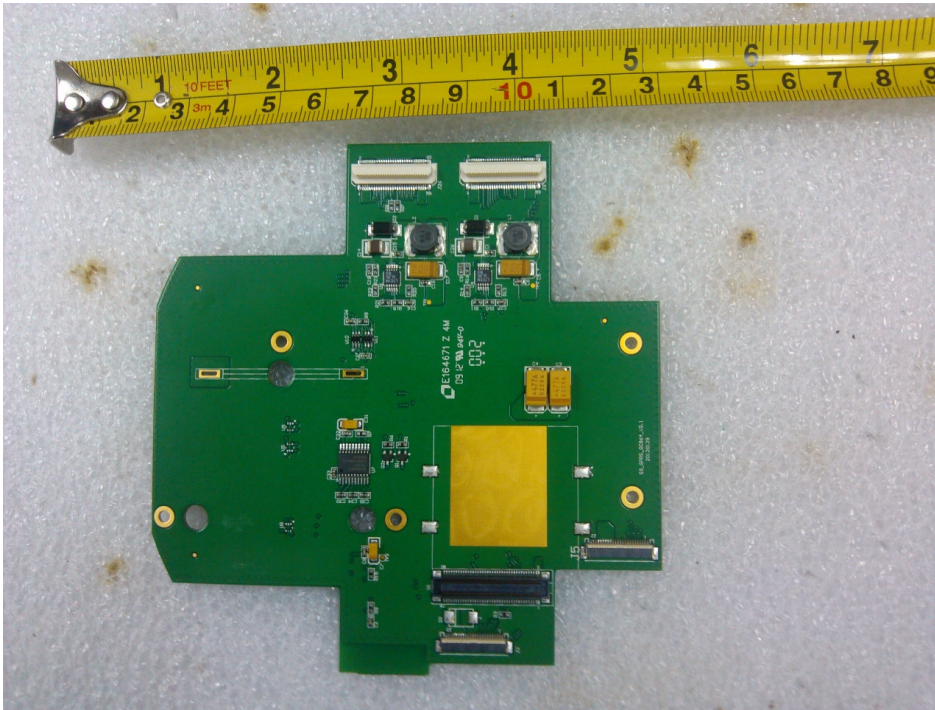

# 1 Photographs - EUT Constructional Details

(Host Model No.: S8N GNSS)

Bluetooth module location

Bluetooth module: