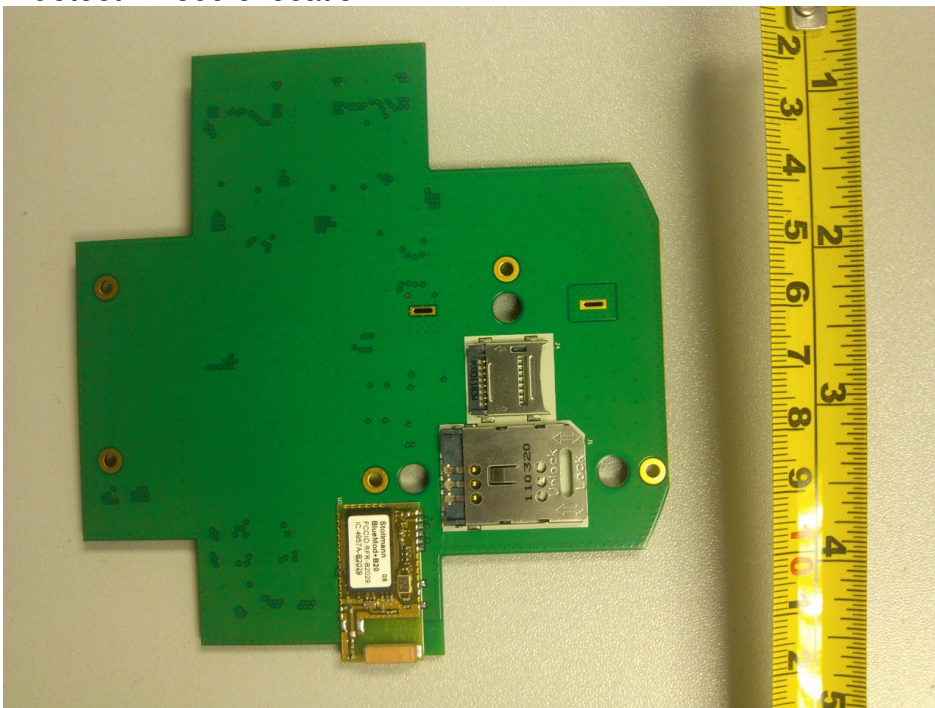

# 1 Photographs - EUT Constructional Details

(Host Model No.: S8N GNSS)

Bluetooth module location

Bluetooth module: