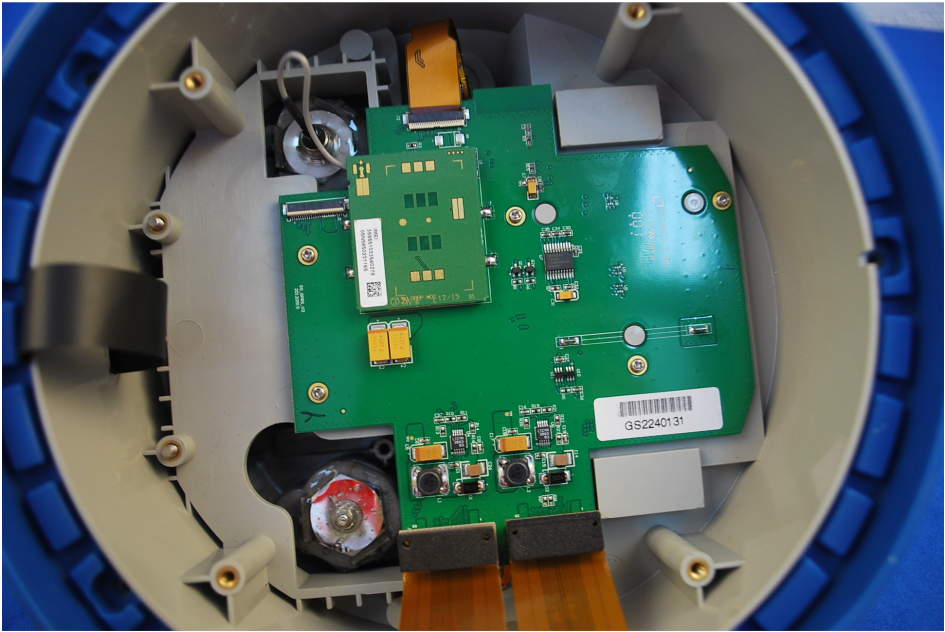

# 1 Photographs - EUT Constructional Details

(Host Model No.: S8N GNSS)

Bluetooth module location

Bluetooth module: