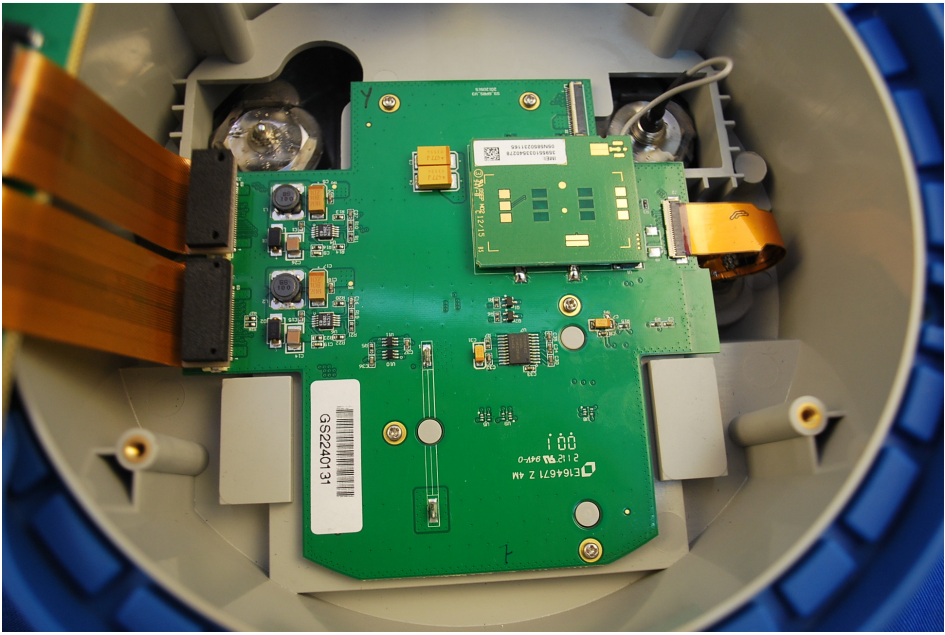

# 1 Photographs - EUT Constructional Details

(Host Model No.: S8N GNSS)

Bluetooth module location

Bluetooth module: