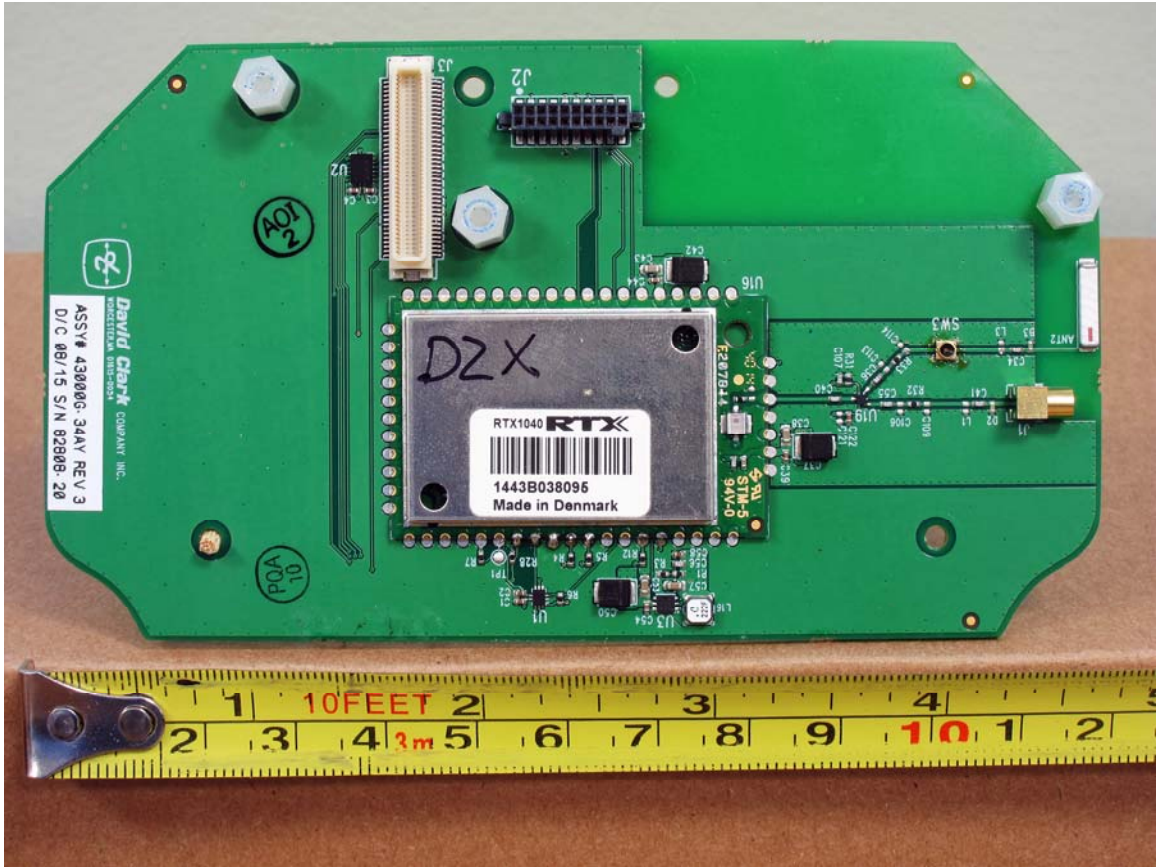

Internal Photos – U9120-W4

Inside of Top Cover

Inside of Top cover 2

Box Bottom

Top Module (125 kHz DIS) Front side

Top Module (125 kHz DIS) Back Side

DECT Module Front side

DECT Module Back Side

RTX 1040 Top Side, Shield removed

RTX 1040 Back Side