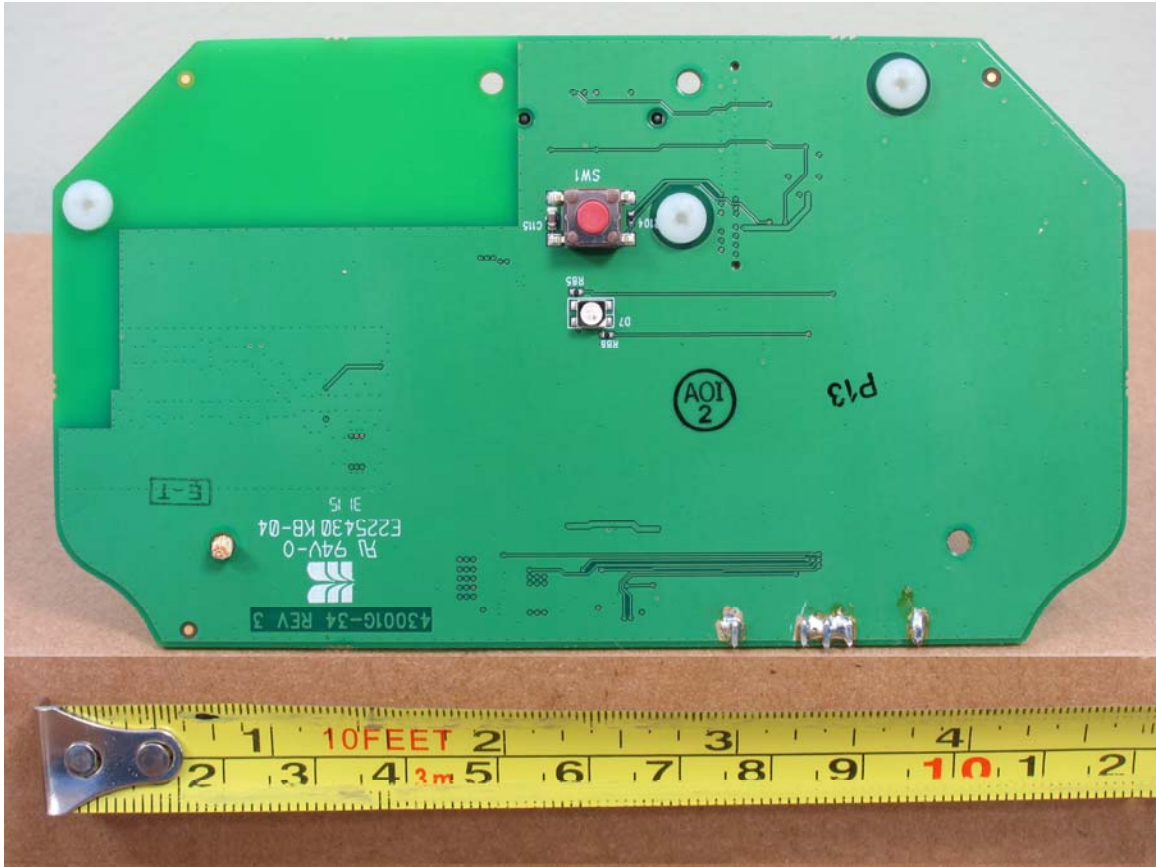

Internal Photos – U9120-W4

Inside of Top Cover

Inside of Top cover 2

Box Bottom

Top Module (125 kHz DIS) Front side

Top Module (125 kHz DIS) Back Side

DECT Module Front side

DECT Module Back Side

RTX 1040 Top Side, Shield removed

RTX 1040 Back Side