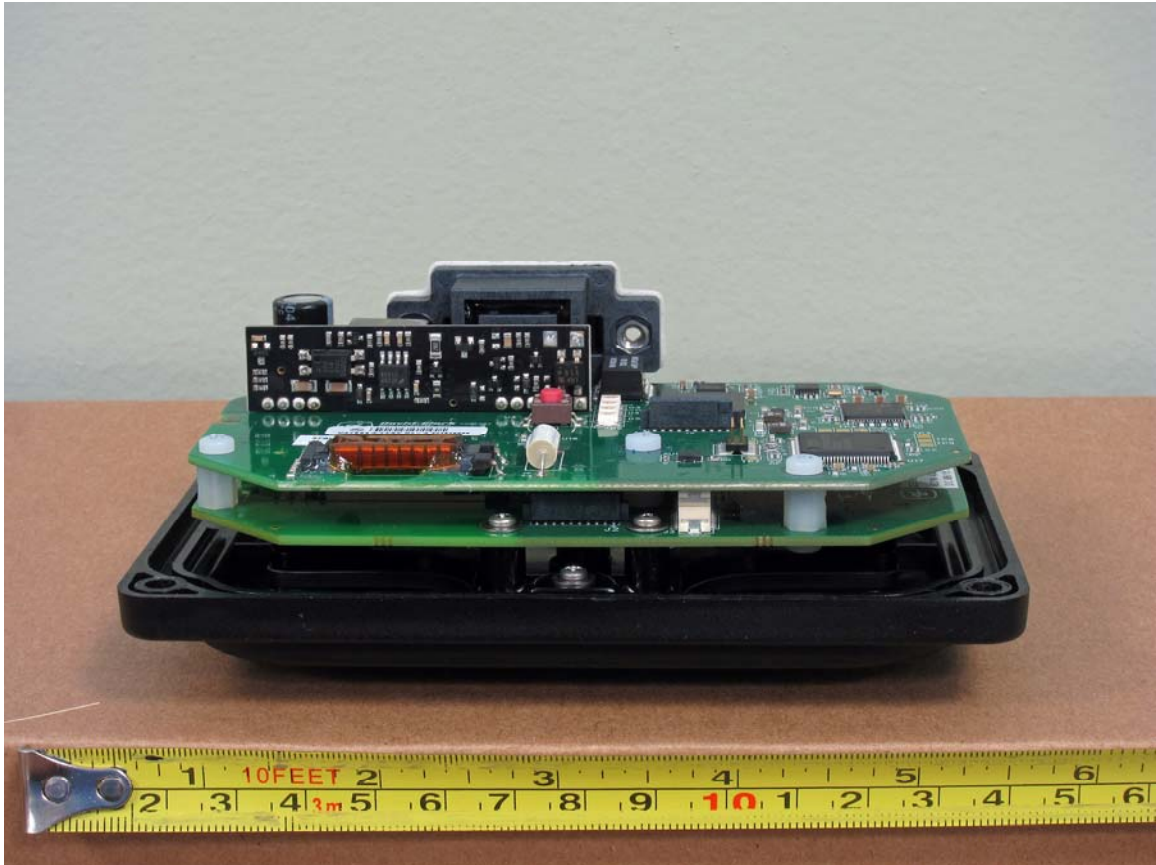

Internal Photos – U9120-W4

Inside of Top Cover

Inside of Top cover 2

Box Bottom

Top Module (125 kHz DIS) Front side

Top Module (125 kHz DIS) Back Side

DECT Module Front side

DECT Module Back Side

RTX 1040 Top Side, Shield removed

RTX 1040 Back Side