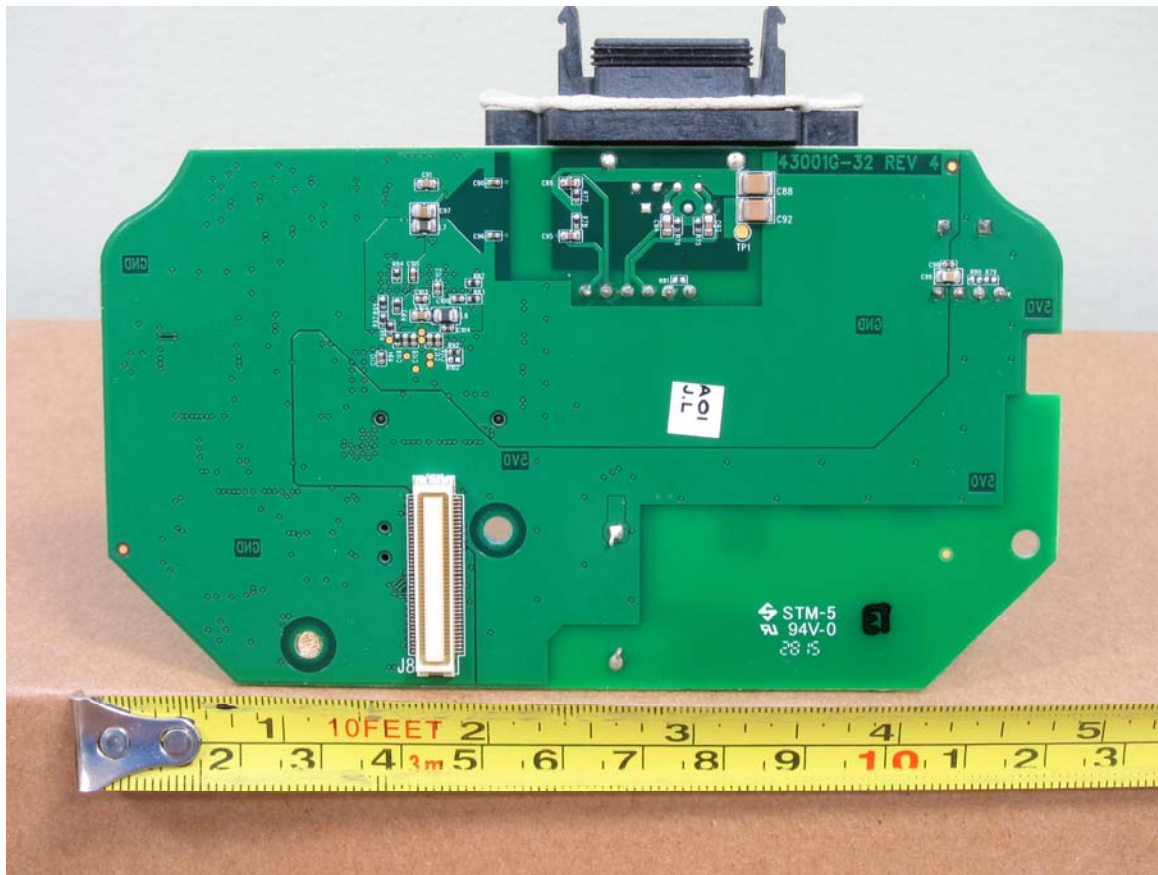

Internal Photos – U9120-W4

Inside of Top Cover

Inside of Top cover 2

Box Bottom

Top Module (125 kHz DIS) Front side

Top Module (125 kHz DIS) Back Side

DECT Module Front side

DECT Module Back Side

RTX 1040 Top Side, Shield removed

RTX 1040 Back Side