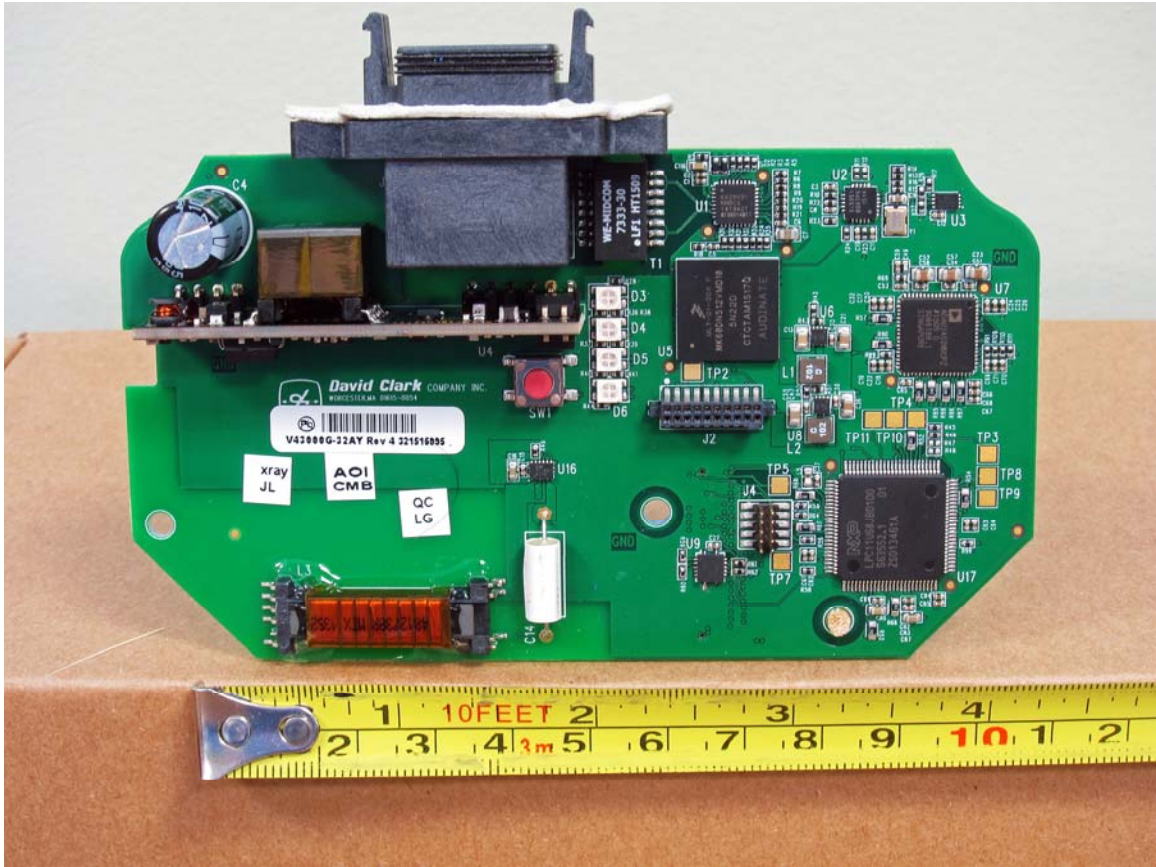

Internal Photos – U9120-W4

Inside of Top Cover

Inside of Top cover 2

Box Bottom

Top Module (125 kHz DIS) Front side

Top Module (125 kHz DIS) Back Side

DECT Module Front side

DECT Module Back Side

RTX 1040 Top Side, Shield removed

RTX 1040 Back Side