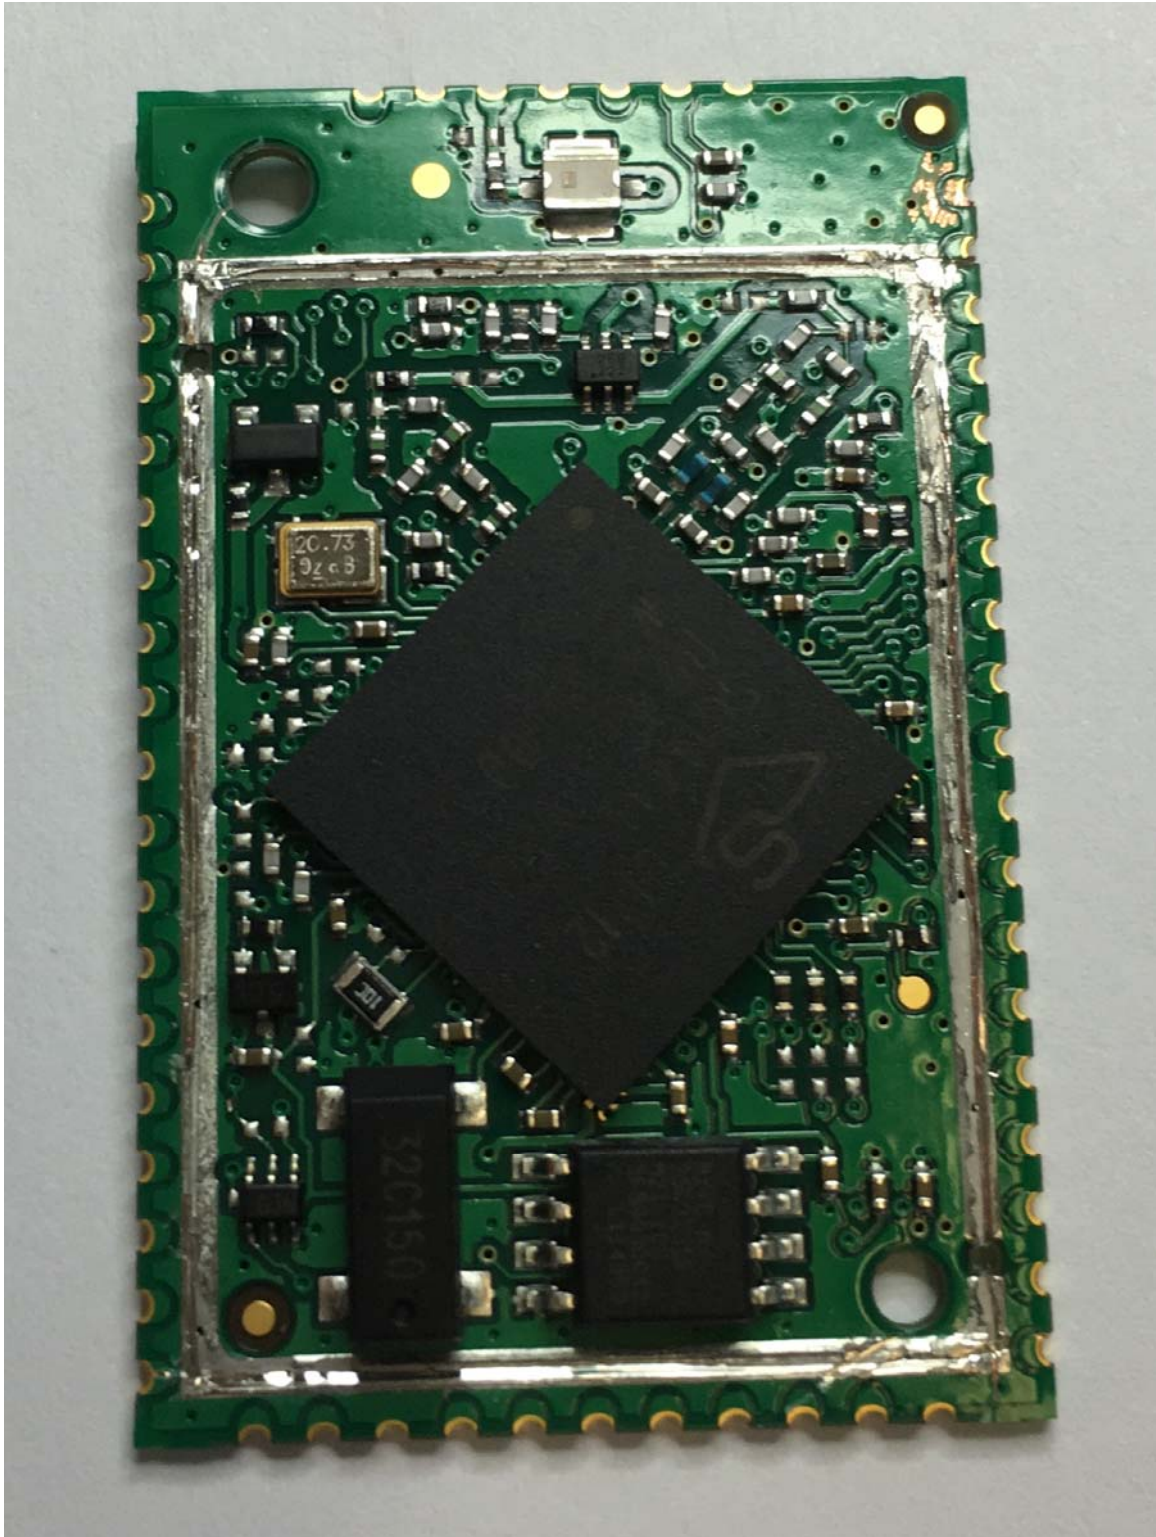

Internal Photos – U9120-W4

Inside of Top Cover

Inside of Top cover 2

Box Bottom

Top Module (125 kHz DIS) Front side

Top Module (125 kHz DIS) Back Side

DECT Module Front side

DECT Module Back Side

RTX 1040 Top Side, Shield removed

RTX 1040 Back Side