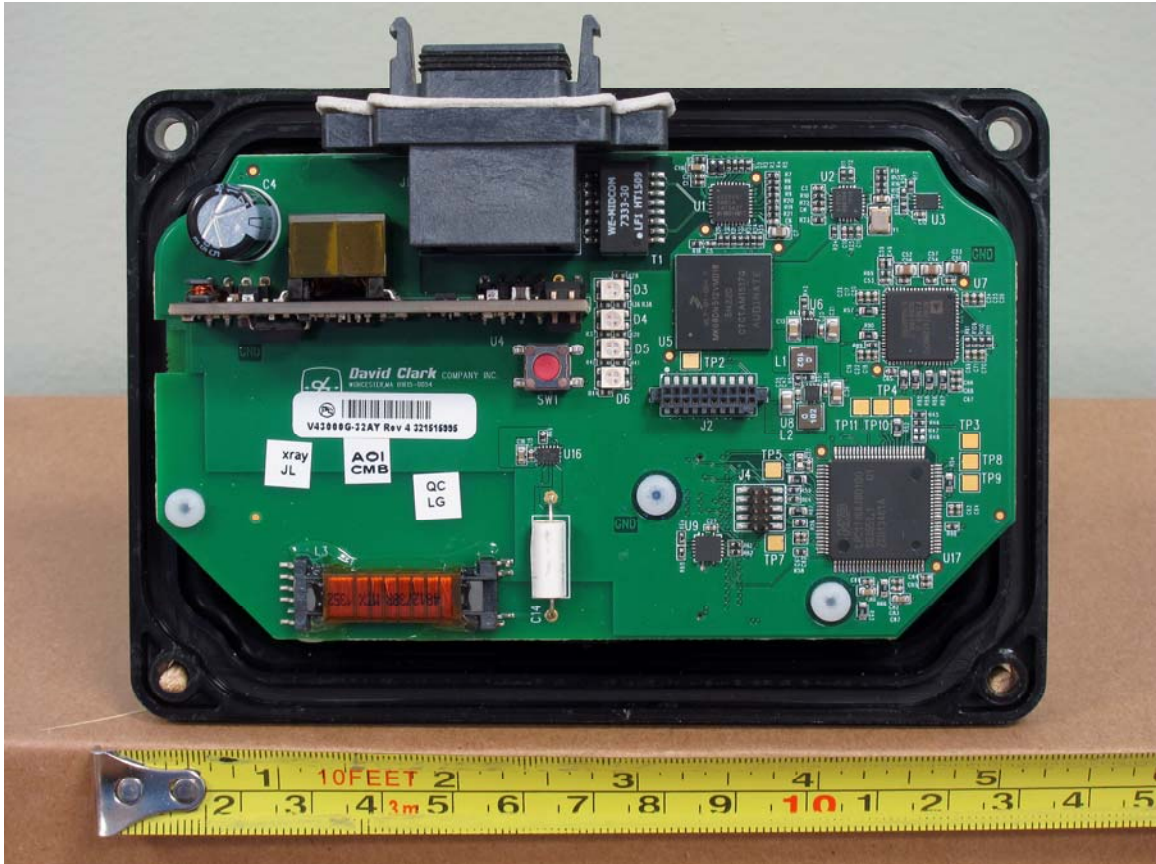

Internal Photos – U9120-W4

Inside of Top Cover

Inside of Top cover 2

Box Bottom

Top Module (125 kHz DIS) Front side

Top Module (125 kHz DIS) Back Side

DECT Module Front side

DECT Module Back Side

RTX 1040 Top Side, Shield removed

RTX 1040 Back Side