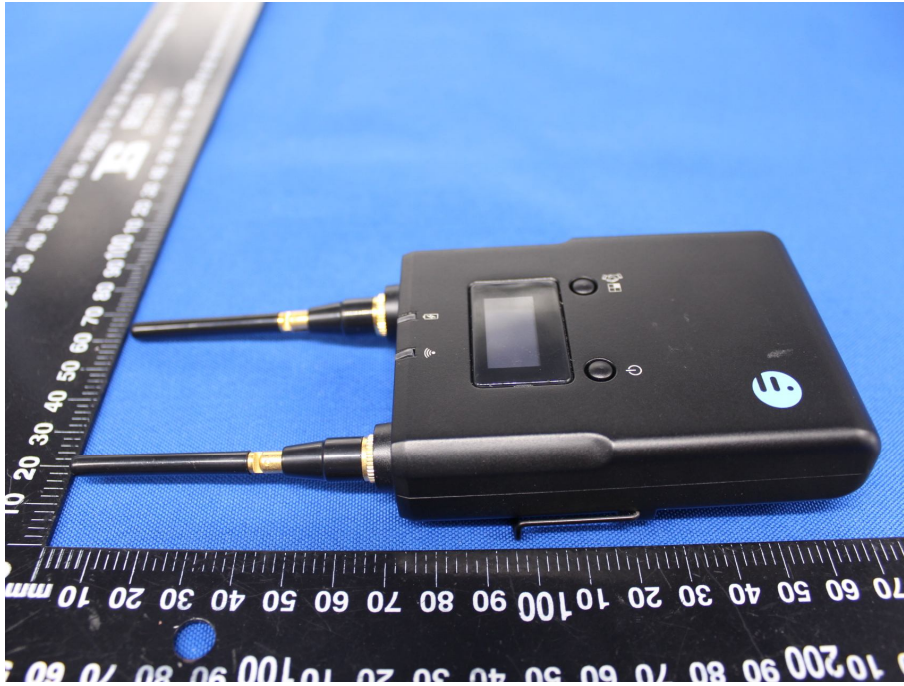

Appendix B: Photographs of EUT

Product: FREESTREAM Receiver

Model: CP3039

External Photos

GPE GOLDEN PROFIT
ELECTRONICS LTD.
SWITCHING MODE POWER SUPPLY
MODEL: GPE012A-050200-Z
INPUT: 100-240V~50/60Hz 0.3A
OUTPUT: 5V --- 2000mA 10W LPS
APPROVAL NO: GNA-10332-EA-001
I.T.E. POWER SUPPLY &
Audio/Video POWER SUPPLY
UL LISTED US 1NW6 E221142
TUV GS VI CE
Made in China

GPE GOLDEN PROFIT
ELECTRONICS LTD.
SWITCHING MODE POWER SUPPLY
MODEL: GPE012A-050200-Z
INPUT: 100-240V~50/60Hz 0.3A
OUTPUT: 5V --- 2000mA 10W LPS
APPROVAL NO: GNA-10332-EA-001
I.T.E. POWER SUPPLY &
Audio/Video POWER SUPPLY
UL LISTED US 1NW6 E221142
TUV GS VI CE
Made in China