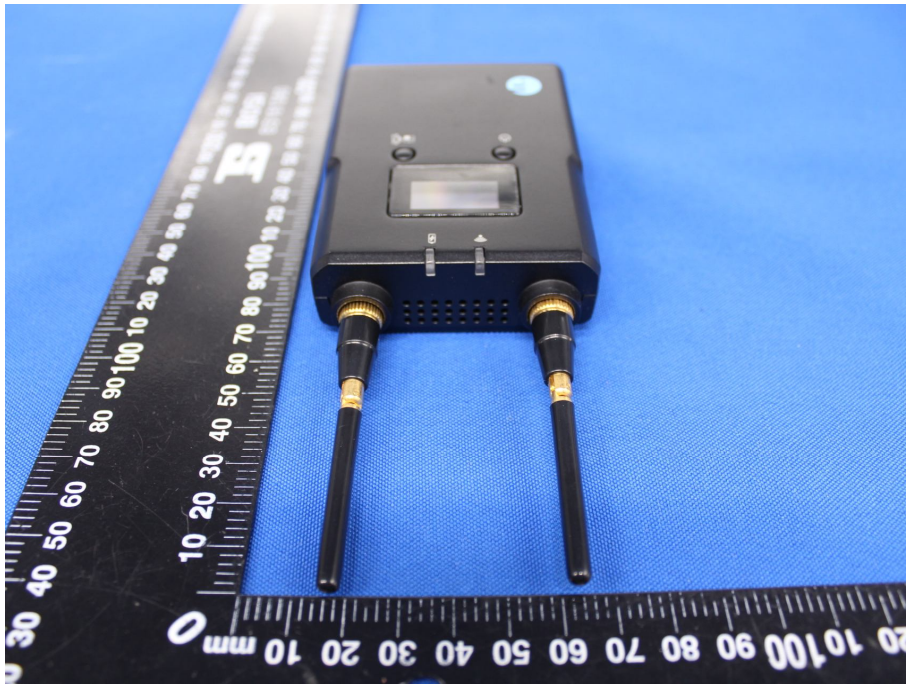

Appendix B: Photographs of EUT

Product: FREESTREAM Receiver

Model: CP3039

External Photos

GPE GOLDEN PROFIT
ELECTRONICS LTD.
SWITCHING MODE POWER SUPPLY
MODEL: GPE012A-050200-Z
INPUT: 100-240V~50/60Hz 0.3A
OUTPUT: 5V --- 2000mA 10W LPS
APPROVAL NO: GNA-10332-EA-001
I.T.E. POWER SUPPLY &
Audio/Video POWER SUPPLY
UL LISTED US 1NW6 E221142
TUV GS VI CE
Made in China

GPE GOLDEN PROFIT
ELECTRONICS LTD.
SWITCHING MODE POWER SUPPLY
MODEL: GPE012A-050200-Z
INPUT: 100-240V~50/60Hz 0.3A
OUTPUT: 5V --- 2000mA 10W LPS
APPROVAL NO: GNA-10332-EA-001
I.T.E. POWER SUPPLY &
Audio/Video POWER SUPPLY
UL LISTED US 1NW6 E221142
TUV GS VI CE
Made in China