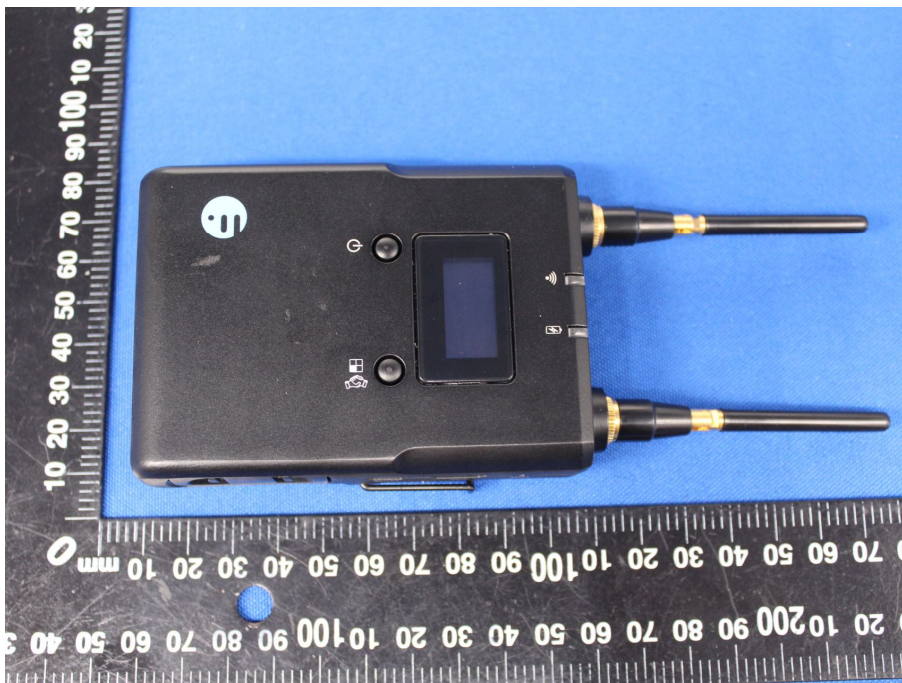

Appendix B: Photographs of EUT

Product: FREESTREAM Receiver

Model: CP3039

External Photos

GPE GOLDEN PROFIT
ELECTRONICS LTD.
SWITCHING MODE POWER SUPPLY
MODEL: GPE012A-050200-Z
INPUT: 100-240V~50/60Hz 0.3A
OUTPUT: 5V --- 2000mA 10W LPS
APPROVAL NO: GNA-10332-EA-001
I.T.E. POWER SUPPLY &
Audio/Video POWER SUPPLY
UL LISTED US 1NW6 E221142
TUV GS VI CE
Made in China

GPE GOLDEN PROFIT
ELECTRONICS LTD.
SWITCHING MODE POWER SUPPLY
MODEL: GPE012A-050200-Z
INPUT: 100-240V~50/60Hz 0.3A
OUTPUT: 5V --- 2000mA 10W LPS
APPROVAL NO: GNA-10332-EA-001
I.T.E. POWER SUPPLY &
Audio/Video POWER SUPPLY
UL LISTED US 1NW6 E221142
TUV GS VI CE
Made in China