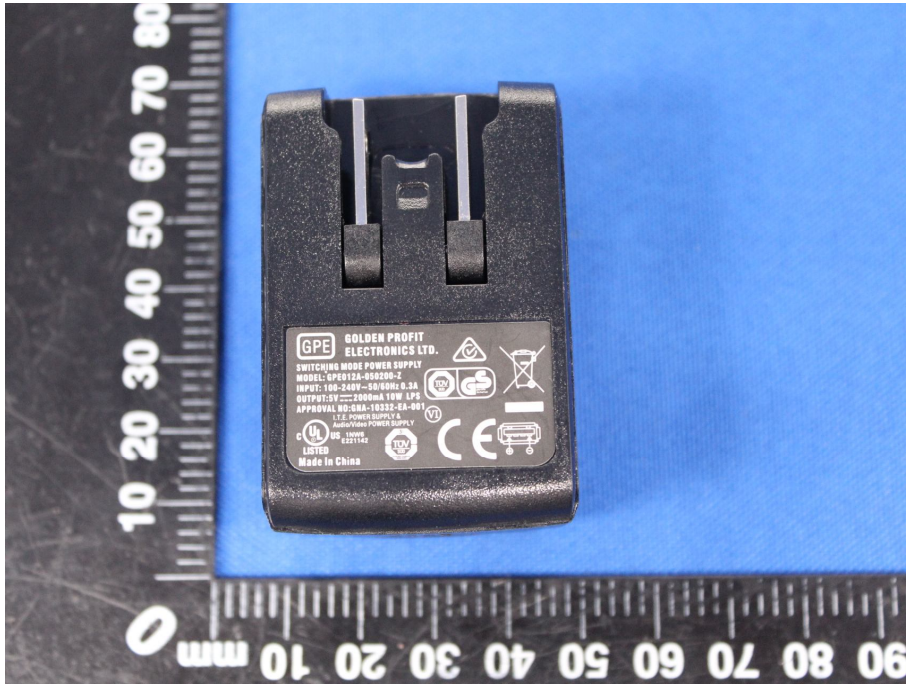

Appendix B: Photographs of EUT

Product: FREESTREAM Receiver

Model: CP3039

External Photos

GPE GOLDEN PROFIT
ELECTRONICS LTD.
SWITCHING MODE POWER SUPPLY
MODEL: GPE012A-050200-Z
INPUT: 100-240V~50/60Hz 0.3A
OUTPUT: 5V --- 2000mA 10W LPS
APPROVAL NO: GNA-10332-EA-001
I.T.E. POWER SUPPLY &
Audio/Video POWER SUPPLY
UL LISTED US 1NW6 E221142
TUV GS VI CE
Made in China

GPE GOLDEN PROFIT
ELECTRONICS LTD.
SWITCHING MODE POWER SUPPLY
MODEL: GPE012A-050200-Z
INPUT: 100-240V~50/60Hz 0.3A
OUTPUT: 5V --- 2000mA 10W LPS
APPROVAL NO: GNA-10332-EA-001
I.T.E. POWER SUPPLY &
Audio/Video POWER SUPPLY
UL LISTED US 1NW6 E221142
TUV GS VI CE
Made in China