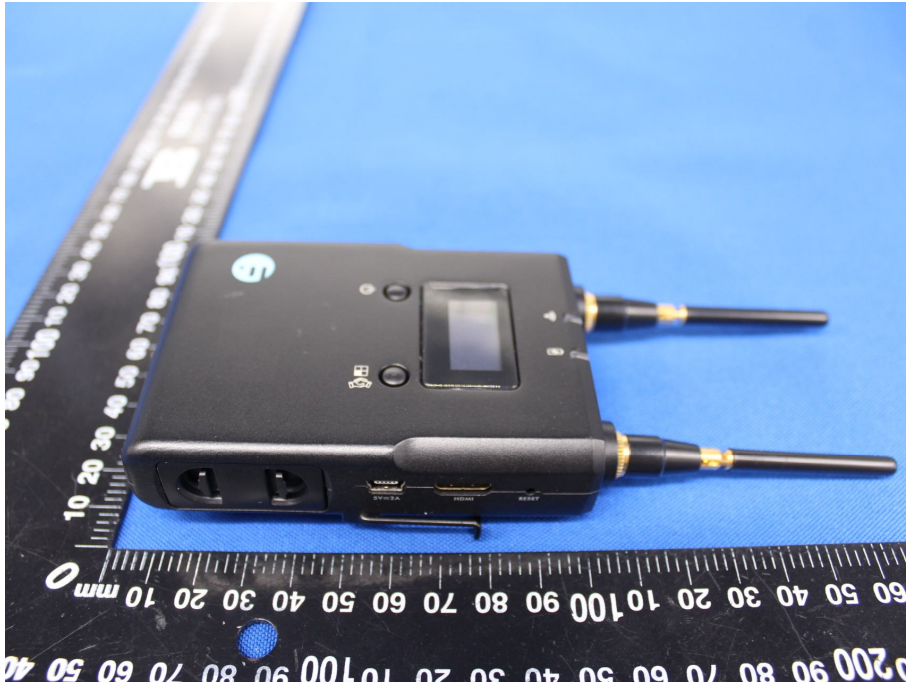

Appendix B: Photographs of EUT

Product: FREESTREAM Receiver

Model: CP3039

External Photos

GPE GOLDEN PROFIT
ELECTRONICS LTD.
SWITCHING MODE POWER SUPPLY
MODEL: GPE012A-050200-Z
INPUT: 100-240V~50/60Hz 0.3A
OUTPUT: 5V --- 2000mA 10W LPS
APPROVAL NO: GNA-10332-EA-001
I.T.E. POWER SUPPLY &
Audio/Video POWER SUPPLY
UL LISTED US 1NW6 E221142
TUV GS VI CE
Made in China

GPE GOLDEN PROFIT
ELECTRONICS LTD.
SWITCHING MODE POWER SUPPLY
MODEL: GPE012A-050200-Z
INPUT: 100-240V~50/60Hz 0.3A
OUTPUT: 5V --- 2000mA 10W LPS
APPROVAL NO: GNA-10332-EA-001
I.T.E. POWER SUPPLY &
Audio/Video POWER SUPPLY
UL LISTED US 1NW6 E221142
TUV GS VI CE
Made in China