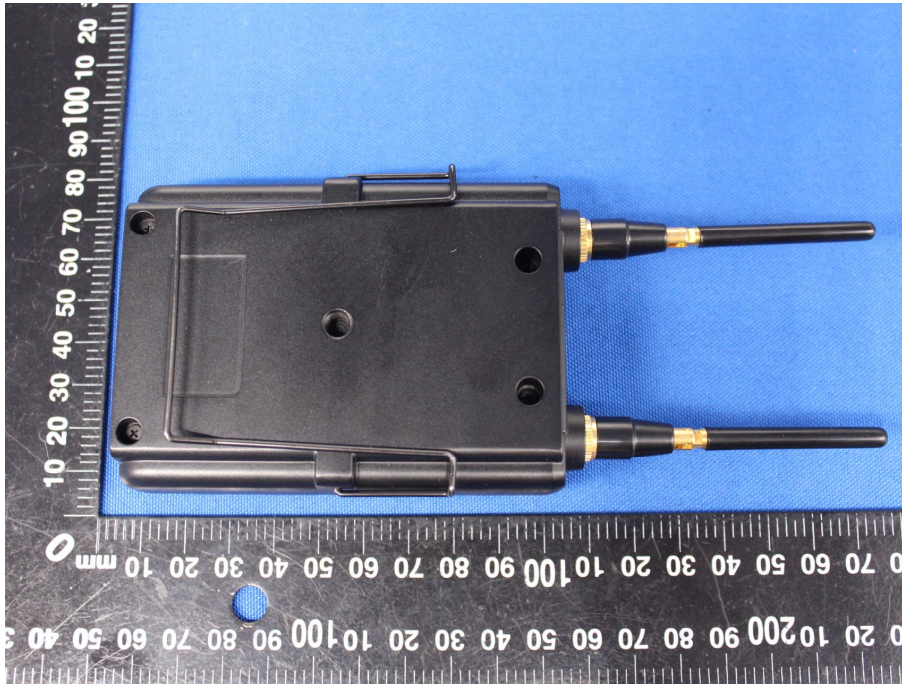

Appendix B: Photographs of EUT

Product: FREESTREAM Receiver

Model: CP3039

External Photos

GPE GOLDEN PROFIT
ELECTRONICS LTD.
SWITCHING MODE POWER SUPPLY
MODEL: GPE012A-050200-Z
INPUT: 100-240V~50/60Hz 0.3A
OUTPUT: 5V --- 2000mA 10W LPS
APPROVAL NO: GNA-10332-EA-001
I.T.E. POWER SUPPLY &
Audio/Video POWER SUPPLY
UL LISTED US 1NW6 E221142
TUV GS VI CE
Made in China

GPE GOLDEN PROFIT
ELECTRONICS LTD.
SWITCHING MODE POWER SUPPLY
MODEL: GPE012A-050200-Z
INPUT: 100-240V~50/60Hz 0.3A
OUTPUT: 5V --- 2000mA 10W LPS
APPROVAL NO: GNA-10332-EA-001
I.T.E. POWER SUPPLY &
Audio/Video POWER SUPPLY
UL LISTED US 1NW6 E221142
TUV GS VI CE
Made in China