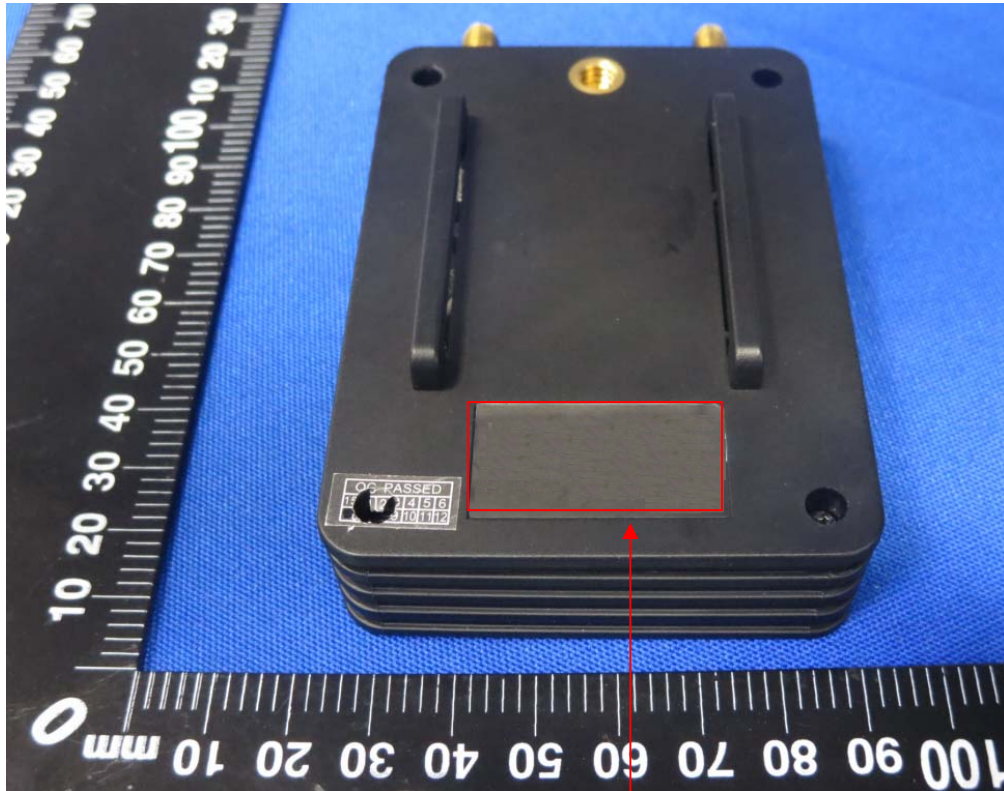

Label Artwork and Location

Product: FREECAST Receiver

Model: SW800R

Label and Size: L*W=35*20mm

Label Location