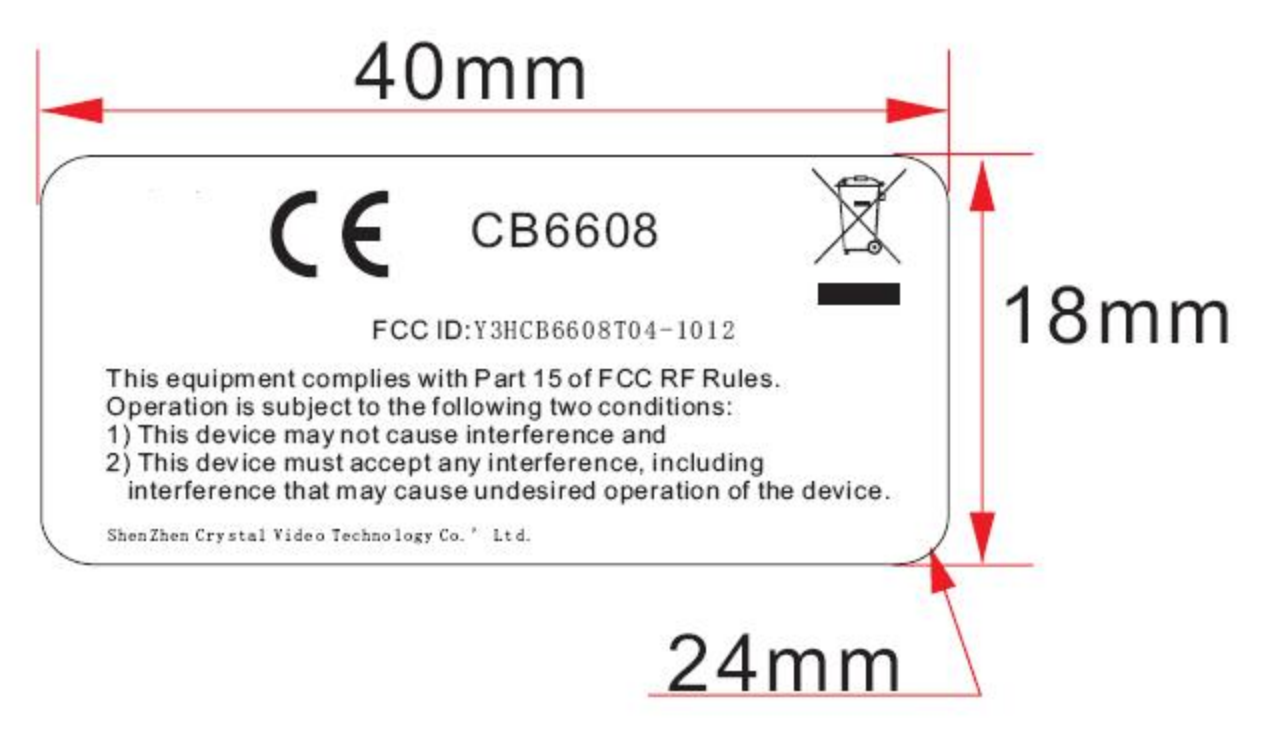

1

2

3

1:1

2: 1

A

A

Material: transparent ,black word(. apply to housing with white colour).

Schematic diagram for paster location:

B

B

C

C

D

D

E